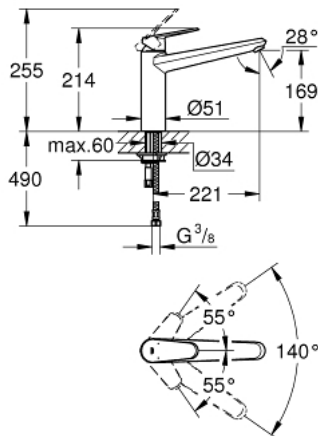

33 770 002 **EURODISC COSMOPOLITAN SINGLE-LEVER SINK MIXER 1/2"**

PRODUCT DESCRIPTION

- Colour: chrome
- medium spout
- single hole installation
- GROHE LongLife finish
- GROHE SilkMove 35 mm ceramic cartridge
- mousseur
- adjustable flow rate limiter
- swivel cast spout
- swivel area 140°
- flexible connection hoses
- rapid installation system
- maximum flow rate (at 3 bar): 13 l/min

33 770 002 EURODISC COSMOPOLITAN SINGLE-LEVER SINK MIXER 1/2"

SPARE PARTS, januar 2013 – now

- 1: Lever (Spare part-nr. 46738000)
- 2: Cap (Spare part-nr. 46492000)
- 3: Screw ring (Spare part-nr. 46815000)
- 4: Cartridge (Spare part-nr. 46374000)
- 5: Seal kit (Spare part-nr. 46760000)
- 6: Mousseur (Spare part-nr. 13929000)
- 7: Shank mounting kit (Spare part-nr. 46249000)
- 8: Mounting wrench (Spare part-nr. 19017000)*
- 9: Socket spanner (Spare part-nr. 19332000)*