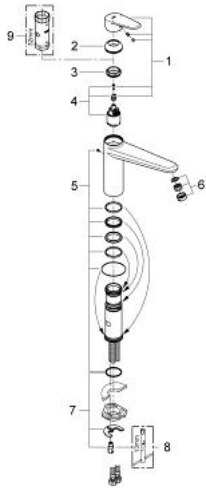

33 770 002 **EURODISC COSMOPOLITAN SINGLE-LEVER SINK MIXER 1/2"**

PRODUCT DESCRIPTION

- Colour: chrome
- medium spout
- single hole installation
- GROHE LongLife finish
- GROHE SilkMove 35 mm ceramic cartridge
- mousseur
- adjustable flow rate limiter
- swivel cast spout
- swivel area 140°
- flexible connection hoses
- rapid installation system
- maximum flow rate (at 3 bar): 13 l/min

33 770 002 EURODISC COSMOPOLITAN SINGLE-LEVER SINK MIXER 1/2"

SPARE PARTS, januar 2013 – now

- 1: Lever (Spare part-nr. 46738000)
- 2: Cap (Spare part-nr. 46492000)
- 3: Screw ring (Spare part-nr. 46815000)
- 4: Cartridge (Spare part-nr. 46374000)
- 5: Seal kit (Spare part-nr. 46760000)
- 6: Mousseur (Spare part-nr. 13929000)
- 7: Shank mounting kit (Spare part-nr. 46249000)
- 8: Mounting wrench (Spare part-nr. 19017000)*
- 9: Socket spanner (Spare part-nr. 19332000)*