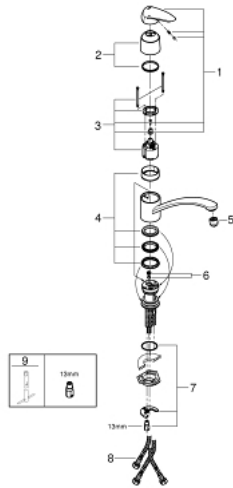

## 33 771 001 EURODISC SINGLE-LEVER SINK MIXER 1/2"

### PRODUCT DESCRIPTION

- Colour: chrome
- low spout
- for open water heater
- single hole installation
- GROHE LongLife finish
- GROHE SilkMove 46 mm ceramic cartridge
- integrated flow regulating valve
- swivel tubular spout with stop limiter and flow straightener
- swivel area  $140^\circ$
- flexible connection hoses
- rapid installation system
- maximum flow rate (at 3 bar): 8 l/min

### SPARE PARTS, september 2016 – now

- 1: Lever (Spare part-nr. 46568000)
  - 2: Cap (Spare part-nr. 46601000)
  - 3: Cartridge (Spare part-nr. 46409000)
  - 4: Seal kit (Spare part-nr. 46429SA0)
  - 5: Flow straightener (Spare part-nr. 46163000)
  - 6: Flow limiter (Spare part-nr. 46324000)
  - 7: Shank mounting kit (Spare part-nr. 46249000)
  - 8: Connection hose (Spare part-nr. 46255000)
  - 9: Mounting wrench (Spare part-nr. 19017000)\*
- \* Optional accessories