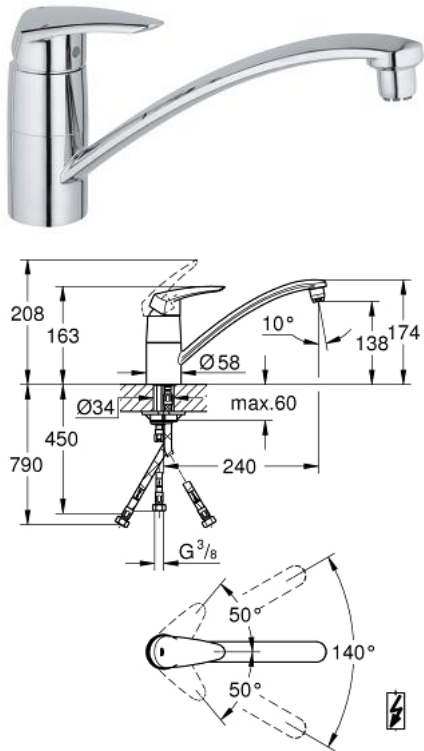

## 33 771 001 EURODISC SINGLE-LEVER SINK MIXER 1/2"

### PRODUCT DESCRIPTION

- Colour: chrome
- low spout
- for open water heater
- single hole installation
- GROHE LongLife finish
- GROHE SilkMove 46 mm ceramic cartridge
- integrated flow regulating valve
- swivel tubular spout with stop limiter and flow straightener
- swivel area  $140^\circ$
- flexible connection hoses
- rapid installation system
- maximum flow rate (at 3 bar): 8 l/min

### SPARE PARTS, september 2016 – now

- 1: Lever (Spare part-nr. 46568000)
  - 2: Cap (Spare part-nr. 46601000)
  - 3: Cartridge (Spare part-nr. 46409000)
  - 4: Seal kit (Spare part-nr. 46429SA0)
  - 5: Flow straightener (Spare part-nr. 46163000)
  - 6: Flow limiter (Spare part-nr. 46324000)
  - 7: Shank mounting kit (Spare part-nr. 46249000)
  - 8: Connection hose (Spare part-nr. 46255000)
  - 9: Mounting wrench (Spare part-nr. 19017000)\*
- \* Optional accessories