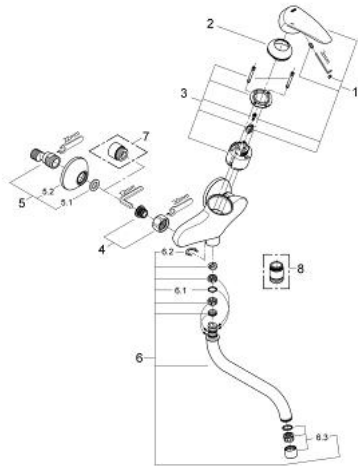

## 33 772 001 EURODISC SINGLE-LEVER SINK MIXER 1/2"

### PRODUCT DESCRIPTION

- Colour: chrome
- wall mounted
- GROHE LongLife finish
- GROHE SilkMove 46 mm ceramic cartridge
- mousseur
- adjustable flow rate limiter
- swivel tubular spout
- swivel area 100°
- S-unions

### SPARE PARTS, junij 2006 – now

- 1: Lever (Spare part-nr. 46568000)
- 2: Cap (Spare part-nr. 46570000)
- 3: Cartridge (Spare part-nr. 46048000)
- 4: Screw connection 1/2" (Spare part-nr. 45044000)
- 5: S-union (Spare part-nr. 12075000)
- 5.1: Seal (Spare part-nr. 0138600M)
- 5.2: Escutcheon (Spare part-nr. 0221000M)
- 6: Spout (Spare part-nr. 13007000)
- 6.1: Sealing washer (Spare part-nr. 0128500M)
- 6.2: Safety ring (Spare part-nr. 0485300M)
- 6.3: Mousseur (Spare part-nr. 06574000)
- 7: Extension 3/4", 20 mm (Spare part-nr. 0713000M)\*
- 8: Adapter (Spare part-nr. 45562000)\*