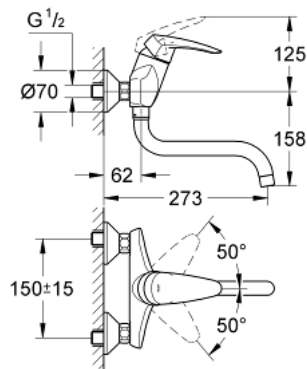

## 33 772 001 EURODISC SINGLE-LEVER SINK MIXER 1/2"

### PRODUCT DESCRIPTION

- Colour: chrome
- wall mounted
- GROHE LongLife finish
- GROHE SilkMove 46 mm ceramic cartridge
- mousseur
- adjustable flow rate limiter
- swivel tubular spout
- swivel area 100°
- S-unions

### SPARE PARTS, junij 2006 – now

- 1: Lever (Spare part-nr. 46568000)
- 2: Cap (Spare part-nr. 46570000)
- 3: Cartridge (Spare part-nr. 46048000)
- 4: Screw connection 1/2" (Spare part-nr. 45044000)
- 5: S-union (Spare part-nr. 12075000)
- 5.1: Seal (Spare part-nr. 0138600M)
- 5.2: Escutcheon (Spare part-nr. 0221000M)
- 6: Spout (Spare part-nr. 13007000)
- 6.1: Sealing washer (Spare part-nr. 0128500M)
- 6.2: Safety ring (Spare part-nr. 0485300M)
- 6.3: Mousseur (Spare part-nr. 06574000)
- 7: Extension 3/4", 20 mm (Spare part-nr. 0713000M)\*
- 8: Adapter (Spare part-nr. 45562000)\*