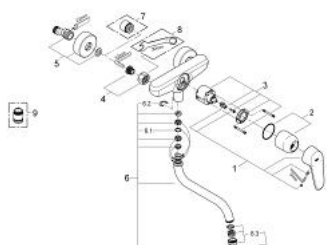

33 772 002 **EURODISC COSMOPOLITAN SINGLE-LEVER SINK MIXER 1/2"**

**PRODUCT DESCRIPTION**

- Colour: chrome
- wall mounted
- GROHE LongLife finish
- GROHE SilkMove 46 mm ceramic cartridge
- mousseur
- adjustable flow rate limiter
- swivel tubular spout
- selectable swivel area: 0° / 150°
- projection 271 mm
- S-unions

## 33 772 002 EURODISC COSMOPOLITAN SINGLE-LEVER SINK MIXER 1/2"

### SPARE PARTS, junij 2010 – now

- 1: Lever (Spare part-nr. 46743000)
  - 2: Cap (Spare part-nr. 46243000)
  - 3: Cartridge (Spare part-nr. 46048000)
  - 4: Screw connection 1/2" (Spare part-nr. 45044000)
  - 5: S-union (Spare part-nr. 12662000)
  - 6: Spout (Spare part-nr. 13007000)
  - 6.1: Sealing washer (Spare part-nr. 0128500M)
  - 6.2: Safety ring (Spare part-nr. 0485300M)
  - 6.3: Mousseur (Spare part-nr. 06574000)
  - 7: Extension 3/4", 20 mm (Spare part-nr. 0713000M)\*
  - 8: Special spanner (Spare part-nr. 19377000)\*
  - 9: Adapter (Spare part-nr. 45562000)\*
- \* Optional accessories