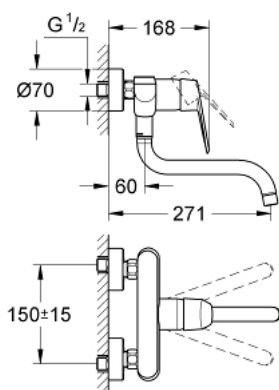

33 772 002 **EURODISC COSMOPOLITAN SINGLE-LEVER SINK MIXER 1/2"**

**PRODUCT DESCRIPTION**

- Colour: chrome
- wall mounted
- GROHE LongLife finish
- GROHE SilkMove 46 mm ceramic cartridge
- mousseur
- adjustable flow rate limiter
- swivel tubular spout
- selectable swivel area: 0° / 150°
- projection 271 mm
- S-unions

## 33 772 002 EURODISC COSMOPOLITAN SINGLE-LEVER SINK MIXER 1/2"

### SPARE PARTS, junij 2010 – now

- 1: Lever (Spare part-nr. 46743000)
  - 2: Cap (Spare part-nr. 46243000)
  - 3: Cartridge (Spare part-nr. 46048000)
  - 4: Screw connection 1/2" (Spare part-nr. 45044000)
  - 5: S-union (Spare part-nr. 12662000)
  - 6: Spout (Spare part-nr. 13007000)
  - 6.1: Sealing washer (Spare part-nr. 0128500M)
  - 6.2: Safety ring (Spare part-nr. 0485300M)
  - 6.3: Mousseur (Spare part-nr. 06574000)
  - 7: Extension 3/4", 20 mm (Spare part-nr. 0713000M)\*
  - 8: Special spanner (Spare part-nr. 19377000)\*
  - 9: Adapter (Spare part-nr. 45562000)\*
- \* Optional accessories