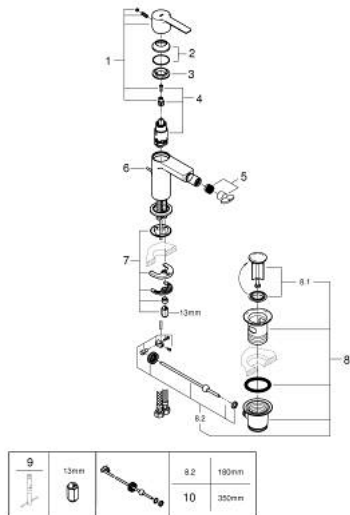

### 33 848 001 LINEARE SINGLE-LEVER BIDET MIXER 1/2" S-SIZE

#### PRODUCT DESCRIPTION

- Colour: chrome
- single hole installation
- metal lever
- GROHE SilkMove 28 mm ceramic cartridge
- with temperature limiter
- GROHE LongLife finish
- GROHE EcoJoy - Less water, perfect flow
- maximum flow rate (at 3 bar): 5 l/min
- GROHE FastFixation Plus installation system
- ball-joint mousseur
- pop-up waste set 1 1/4"
- flexible connection hoses
- min. recommended pressure 1.0 bar

#### SPARE PARTS, julij 2016 – now

- 1: Lever (Spare part-nr. 46980000)
- 2: Cap (Spare part-nr. 46581000)
- 3: Fitting ring (Spare part-nr. 07419000)
- 4: Cartridge (Spare part-nr. 46580000)
- 5: Mousseur (Spare part-nr. 13998000)
- 6: Pop-up rod (Spare part-nr. 46739000)
- 7: Shank mounting kit (Spare part-nr. 46645000)
- 8: Waste set 1 1/4" (Spare part-nr. 28910000)
- 8.1: Plug (Spare part-nr. 07182000)
- 8.2: Eccentric rod (Spare part-nr. 07052000)
- 9: Mounting wrench (Spare part-nr. 19017000)\*
- 10: Eccentric rod (Spare part-nr. 07341000)\*