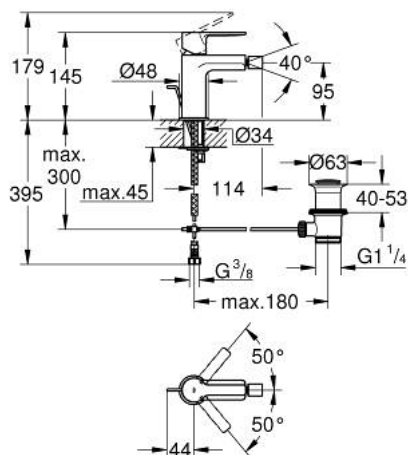

### 33 848 001 LINEARE SINGLE-LEVER BIDET MIXER 1/2" S-SIZE

#### PRODUCT DESCRIPTION

- Colour: chrome
- single hole installation
- metal lever
- GROHE SilkMove 28 mm ceramic cartridge
- with temperature limiter
- GROHE LongLife finish
- GROHE EcoJoy - Less water, perfect flow
- maximum flow rate (at 3 bar): 5 l/min
- GROHE FastFixation Plus installation system
- ball-joint mousseur
- pop-up waste set 1 1/4"
- flexible connection hoses
- min. recommended pressure 1.0 bar

#### SPARE PARTS, julij 2016 – now

- 1: Lever (Spare part-nr. 46980000)
- 2: Cap (Spare part-nr. 46581000)
- 3: Fitting ring (Spare part-nr. 07419000)
- 4: Cartridge (Spare part-nr. 46580000)
- 5: Mousseur (Spare part-nr. 13998000)
- 6: Pop-up rod (Spare part-nr. 46739000)
- 7: Shank mounting kit (Spare part-nr. 46645000)
- 8: Waste set 1 1/4" (Spare part-nr. 28910000)
- 8.1: Plug (Spare part-nr. 07182000)
- 8.2: Eccentric rod (Spare part-nr. 07052000)
- 9: Mounting wrench (Spare part-nr. 19017000)\*
- 10: Eccentric rod (Spare part-nr. 07341000)\*