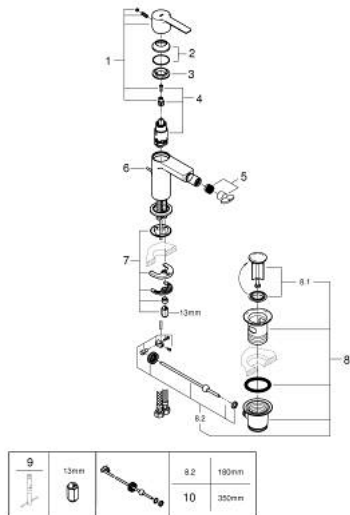

33 848 AL1 LINEARE SINGLE-LEVER BIDET MIXER 1/2" S-SIZE

PRODUCT DESCRIPTION

- Colour: brushed hard graphite
- single hole installation
- metal lever
- GROHE SilkMove 28 mm ceramic cartridge
- with temperature limiter
- GROHE LongLife finish
- GROHE EcoJoy - Less water, perfect flow
- maximum flow rate (at 3 bar): 5 l/min
- GROHE FastFixation Plus installation system
- ball-joint mousseur
- pop-up waste set 1 1/4"
- flexible connection hoses
- min. recommended pressure 1.0 bar

33 848 AL1 LINEARE SINGLE-LEVER BIDET MIXER 1/2" S-SIZE

SPARE PARTS, marec 2019 – now

- 1: Lever (Spare part-nr. 46980AL0)
- 2: Cap (Spare part-nr. 46581AL0)
- 3: Fitting ring (Spare part-nr. 07419000)
- 4: Cartridge (Spare part-nr. 46580000)
- 5: Mousseur (Spare part-nr. 13998000)
- 6: Pop-up rod (Spare part-nr. 46739AL0)
- 7: Shank mounting kit (Spare part-nr. 46645000)
- 8: Waste set 1 1/4" (Spare part-nr. 28910AL0)
- 8.1: Plug (Spare part-nr. 07182AL0)
- 8.2: Eccentric rod (Spare part-nr. 07052000)
- 9: Mounting wrench (Spare part-nr. 19017000)*
- 10: Eccentric rod (Spare part-nr. 07341000)*