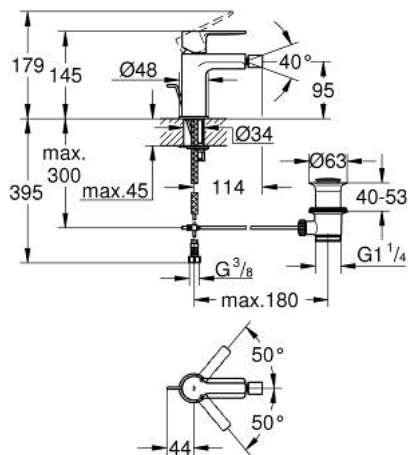

33 848 AL1 LINEARE SINGLE-LEVER BIDET MIXER 1/2" S-SIZE

PRODUCT DESCRIPTION

- Colour: brushed hard graphite
- single hole installation
- metal lever
- GROHE SilkMove 28 mm ceramic cartridge
- with temperature limiter
- GROHE LongLife finish
- GROHE EcoJoy - Less water, perfect flow
- maximum flow rate (at 3 bar): 5 l/min
- GROHE FastFixation Plus installation system
- ball-joint mousseur
- pop-up waste set 1 1/4"
- flexible connection hoses
- min. recommended pressure 1.0 bar

33 848 AL1 LINEARE SINGLE-LEVER BIDET MIXER 1/2" S-SIZE

SPARE PARTS, marec 2019 – now

- 1: Lever (Spare part-nr. 46980AL0)
- 2: Cap (Spare part-nr. 46581AL0)
- 3: Fitting ring (Spare part-nr. 07419000)
- 4: Cartridge (Spare part-nr. 46580000)
- 5: Mousseur (Spare part-nr. 13998000)
- 6: Pop-up rod (Spare part-nr. 46739AL0)
- 7: Shank mounting kit (Spare part-nr. 46645000)
- 8: Waste set 1 1/4" (Spare part-nr. 28910AL0)
- 8.1: Plug (Spare part-nr. 07182AL0)
- 8.2: Eccentric rod (Spare part-nr. 07052000)
- 9: Mounting wrench (Spare part-nr. 19017000)*
- 10: Eccentric rod (Spare part-nr. 07341000)*