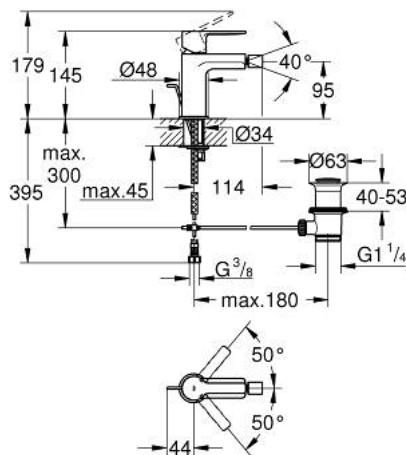

## 33 848 DC1 LINEARE SINGLE-LEVER BIDET MIXER 1/2" S-SIZE

### PRODUCT DESCRIPTION

- Colour: supersteel
- single hole installation
- metal lever
- GROHE SilkMove 28 mm ceramic cartridge
- with temperature limiter
- GROHE LongLife finish
- GROHE EcoJoy - Less water, perfect flow
- maximum flow rate (at 3 bar): 5 l/min
- GROHE FastFixation Plus installation system
- ball-joint mousseur
- pop-up waste set 1 1/4"
- flexible connection hoses
- min. recommended pressure 1.0 bar

### SPARE PARTS, september 2016 – now

- 1: Lever (Spare part-nr. 46980DC0)
- 2: Cap (Spare part-nr. 46581DC0)
- 3: Fitting ring (Spare part-nr. 07419000)
- 4: Cartridge (Spare part-nr. 46580000)
- 5: Mousseur (Spare part-nr. 13998000)
- 6: Pop-up rod (Spare part-nr. 46739EN0)
- 7: Shank mounting kit (Spare part-nr. 46645000)
- 8: Waste set 1 1/4" (Spare part-nr. 28910DC0)
- 8.1: Plug (Spare part-nr. 07182DC0)
- 8.2: Eccentric rod (Spare part-nr. 07052000)
- 9: Mounting wrench (Spare part-nr. 19017000)\*
- 10: Eccentric rod (Spare part-nr. 07341000)\*