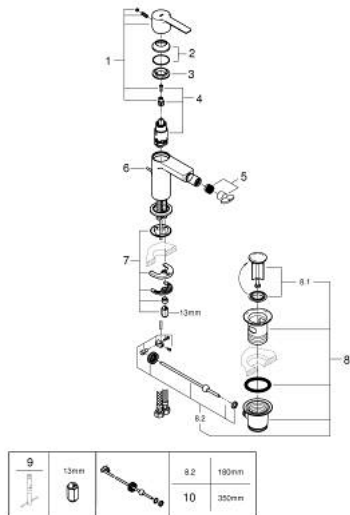

## 33 848 DC1 LINEARE SINGLE-LEVER BIDET MIXER 1/2" S-SIZE

### PRODUCT DESCRIPTION

- Colour: supersteel
- single hole installation
- metal lever
- GROHE SilkMove 28 mm ceramic cartridge
- with temperature limiter
- GROHE LongLife finish
- GROHE EcoJoy - Less water, perfect flow
- maximum flow rate (at 3 bar): 5 l/min
- GROHE FastFixation Plus installation system
- ball-joint mousseur
- pop-up waste set 1 1/4"
- flexible connection hoses
- min. recommended pressure 1.0 bar

### SPARE PARTS, september 2016 – now

- 1: Lever (Spare part-nr. 46980DC0)
- 2: Cap (Spare part-nr. 46581DC0)
- 3: Fitting ring (Spare part-nr. 07419000)
- 4: Cartridge (Spare part-nr. 46580000)
- 5: Mousseur (Spare part-nr. 13998000)
- 6: Pop-up rod (Spare part-nr. 46739EN0)
- 7: Shank mounting kit (Spare part-nr. 46645000)
- 8: Waste set 1 1/4" (Spare part-nr. 28910DC0)
- 8.1: Plug (Spare part-nr. 07182DC0)
- 8.2: Eccentric rod (Spare part-nr. 07052000)
- 9: Mounting wrench (Spare part-nr. 19017000)\*
- 10: Eccentric rod (Spare part-nr. 07341000)\*