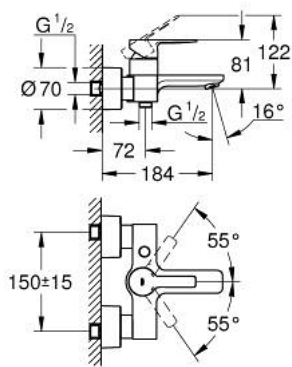

33 849 001 LINEARE SINGLE-LEVER BATH MIXER 1/2"

PRODUCT DESCRIPTION

- Colour: chrome
- wall mounted
- metal lever
- GROHE SilkMove 35 mm ceramic cartridge
- with temperature limiter
- GROHE LongLife finish
- automatic diverter: bath/shower
- mousseur
- shower outlet 1/2"
- integrated non-return valve
- covered S-unions
- protected against backflow
- min. recommended pressure 1.0 bar
- pillar installation optional with pillar unions 12 030 000

33 849 001 LINEARE SINGLE-LEVER BATH MIXER 1/2"

SPARE PARTS, julij 2016 – now

- 1: Lever (Spare part-nr. 46987000)
- 2: Cartridge (Spare part-nr. 46374000)
- 3: Mousseur (Spare part-nr. 13952000)
- 4: Diverter knob (Spare part-nr. 64309000)
- 5: Diverter (Spare part-nr. 46947000)
- 6: Non-return valve (Spare part-nr. 08565000)
- 7: Screw connection 1/2" (Spare part-nr. 45044000)
- 8: S-union (Spare part-nr. 12693000)
- 9: Extension set, 30 mm (Spare part-nr. 46238000)*
- 10: Special spanner (Spare part-nr. 19377000)*
- 11: Socket spanner (Spare part-nr. 19332000)*