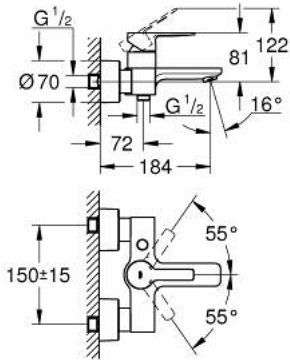

33 849 AL1 LINEARE SINGLE-LEVER BATH MIXER 1/2"

PRODUCT DESCRIPTION

- Colour: brushed hard graphite
- wall mounted
- metal lever
- GROHE SilkMove 35 mm ceramic cartridge
- with temperature limiter
- GROHE LongLife finish
- automatic diverter: bath/shower
- mousseur
- shower outlet 1/2"
- integrated non-return valve
- covered S-unions
- protected against backflow
- min. recommended pressure 1.0 bar

33 849 AL1 LINEARE SINGLE-LEVER BATH MIXER 1/2"

SPARE PARTS, marec 2019 – now

- 1: Lever (Spare part-nr. 46987AL0)
- 2: Cartridge (Spare part-nr. 46374000)
- 3: Mousseur (Spare part-nr. 13952AL0)
- 4: Diverter knob (Spare part-nr. 64309AL0)
- 5: Diverter (Spare part-nr. 46947AL0)
- 6: Non-return valve (Spare part-nr. 08565000)
- 7: Screw connection 1/2" (Spare part-nr. 45044000)
- 8: S-union (Spare part-nr. 12693AL0)
- 9: Extension set, 30 mm (Spare part-nr. 46238000)*
- 10: Special spanner (Spare part-nr. 19377000)*
- 11: Socket spanner (Spare part-nr. 19332000)*