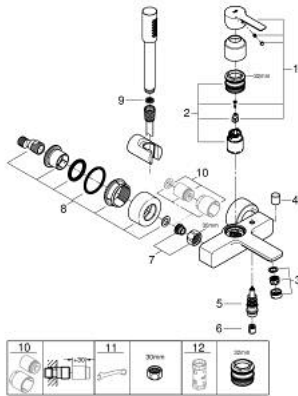

33 850 001 LINEARE SINGLE-LEVER BATH MIXER 1/2"

PRODUCT DESCRIPTION

- Colour: chrome
- wall mounted
- metal lever
- GROHE SilkMove 35 mm ceramic cartridge
- with temperature limiter
- GROHE LongLife finish
- automatic diverter: bath/shower
- mousseur
- shower outlet 1/2"
- integrated non-return valve
- covered S-unions
- protected against backflow
- with shower set
- consisting of:
 - metal stick hand shower
 - wall shower holder Tempesta Cosmopolitan 100 (27 594 000)
 - Silverflex shower hose 1500 mm 1/2" x 1/2" (28 364)
- min. recommended pressure 1.0 bar

33 850 001 LINEARE SINGLE-LEVER BATH MIXER 1/2"

SPARE PARTS, julij 2016 – now

- 1: Lever (Spare part-nr. 46987000)
- 2: Cartridge (Spare part-nr. 46374000)
- 3: Mousseur (Spare part-nr. 13952000)
- 4: Diverter knob (Spare part-nr. 64309000)
- 5: Diverter (Spare part-nr. 46947000)
- 6: Non-return valve (Spare part-nr. 08565000)
- 7: Screw connection 1/2" (Spare part-nr. 45044000)
- 8: S-union (Spare part-nr. 12693000)
- 9: Dirt strainer (Spare part-nr. 0700200M)
- 10: Extension set, 30 mm (Spare part-nr. 46238000)*
- 11: Special spanner (Spare part-nr. 19377000)*
- 12: Socket spanner (Spare part-nr. 19332000)*