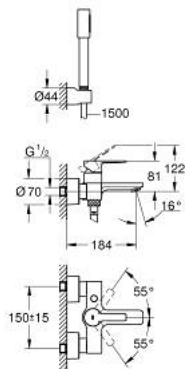

33 850 001 LINEARE SINGLE-LEVER BATH MIXER 1/2"

PRODUCT DESCRIPTION

- Colour: chrome
- wall mounted
- metal lever
- GROHE SilkMove 35 mm ceramic cartridge
- with temperature limiter
- GROHE LongLife finish
- automatic diverter: bath/shower
- mousseur
- shower outlet 1/2"
- integrated non-return valve
- covered S-unions
- protected against backflow
- with shower set
- consisting of:
 - metal stick hand shower
 - wall shower holder Tempesta Cosmopolitan 100 (27 594 000)
 - Silverflex shower hose 1500 mm 1/2" x 1/2" (28 364)
- min. recommended pressure 1.0 bar

33 850 001 LINEARE SINGLE-LEVER BATH MIXER 1/2"

SPARE PARTS, julij 2016 – now

- 1: Lever (Spare part-nr. 46987000)
- 2: Cartridge (Spare part-nr. 46374000)
- 3: Mousseur (Spare part-nr. 13952000)
- 4: Diverter knob (Spare part-nr. 64309000)
- 5: Diverter (Spare part-nr. 46947000)
- 6: Non-return valve (Spare part-nr. 08565000)
- 7: Screw connection 1/2" (Spare part-nr. 45044000)
- 8: S-union (Spare part-nr. 12693000)
- 9: Dirt strainer (Spare part-nr. 0700200M)
- 10: Extension set, 30 mm (Spare part-nr. 46238000)*
- 11: Special spanner (Spare part-nr. 19377000)*
- 12: Socket spanner (Spare part-nr. 19332000)*