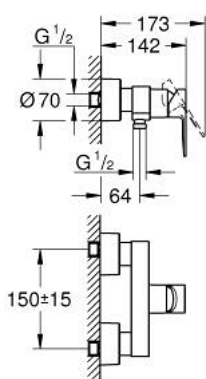

33 865 AL1 LINEARE SINGLE-LEVER SHOWER MIXER 1/2"

PRODUCT DESCRIPTION

- Colour: brushed hard graphite
- wall mounted
- metal lever
- GROHE SilkMove 35 mm ceramic cartridge
- with temperature limiter
- GROHE LongLife finish
- shower outlet 1/2"
- integrated non-return valve
- covered S-unions
- protected against backflow
- min. recommended pressure 1.0 bar

33 865 AL1 LINEARE SINGLE-LEVER SHOWER MIXER 1/2"

SPARE PARTS, marec 2019 – now

- 1: Lever (Spare part-nr. 46987AL0)
- 2: Cartridge (Spare part-nr. 46374000)
- 3: Non-return valve (Spare part-nr. 08565000)
- 4: Screw connection 1/2" (Spare part-nr. 45044AL0)
- 5: S-union (Spare part-nr. 12693AL0)
- 6: Extension set, 30 mm (Spare part-nr. 46238000)*
- 7: Socket spanner (Spare part-nr. 19332000)*
- 8: Special spanner (Spare part-nr. 19377000)*