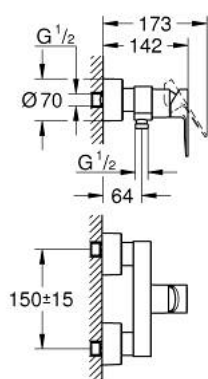

33 865 DC1 LINEARE SINGLE-LEVER SHOWER MIXER 1/2"

PRODUCT DESCRIPTION

- Colour: supersteel
- wall mounted
- metal lever
- GROHE SilkMove 35 mm ceramic cartridge
- with temperature limiter
- GROHE LongLife finish
- shower outlet 1/2"
- integrated non-return valve
- covered S-unions
- protected against backflow
- min. recommended pressure 1.0 bar

33 865 DC1 LINEARE SINGLE-LEVER SHOWER MIXER 1/2"

SPARE PARTS, september 2016 – now

- 1: Lever (Spare part-nr. 46987DC0)
- 2: Cartridge (Spare part-nr. 46374000)
- 3: Non-return valve (Spare part-nr. 08565000)
- 4: Screw connection 1/2" (Spare part-nr. 45044000)
- 5: S-union (Spare part-nr. 12693DC0)
- 6: Extension set, 30 mm (Spare part-nr. 46238000)*
- 7: Socket spanner (Spare part-nr. 19332000)*
- 8: Special spanner (Spare part-nr. 19377000)*