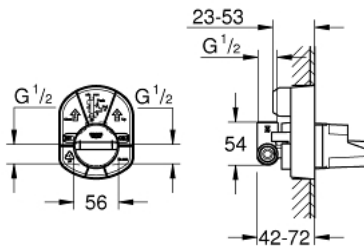

33 964 000 SINGLE-LEVER MIXER 1/2", CONCEALED BODY

PRODUCT DESCRIPTION

- for shower
- without finishing trim set
- wall installation
- GROHE SilkMove 46 mm ceramic cartridge
- adjustable flow rate limiter
- top outlet 1/2"
- clockwise thread

33 964 000 **SINGLE-LEVER MIXER 1/2", CONCEALED BODY**

SPARE PARTS, januar 1994 – now

1: Cartridge (Spare part-nr. 46048000)