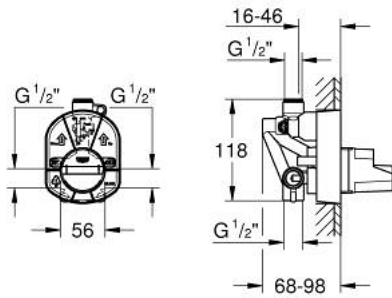

33 965 000 SINGLE-LEVER MIXER 1/2", CONCEALED BODY

PRODUCT DESCRIPTION

- for bath and shower
- without finishing trim set
- wall installation
- GROHE SilkMove 46 mm ceramic cartridge
- adjustable flow rate limiter
- top and bottom outlet 1/2"
- diverter in set for final installation
- clockwise thread
- fastening loops

33 965 000 **SINGLE-LEVER MIXER 1/2", CONCEALED BODY**

SPARE PARTS, januar 1998 – now

1: Cartridge (Spare part-nr. 46048000)