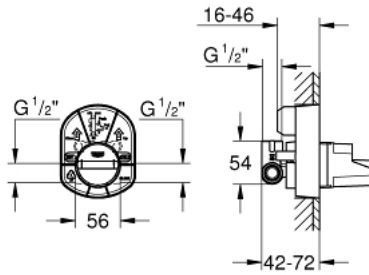

33 966 000 SINGLE-LEVER MIXER 1/2", CONCEALED BODY

PRODUCT DESCRIPTION

- for shower
- without finishing trim set
- wall installation
- GROHE SilkMove 46 mm ceramic cartridge
- adjustable flow rate limiter
- top outlet 1/2"
- clockwise thread
- fastening loops

33 966 000 **SINGLE-LEVER MIXER 1/2", CONCEALED BODY**

SPARE PARTS, januar 1998 – now

1: Cartridge (Spare part-nr. 46048000)