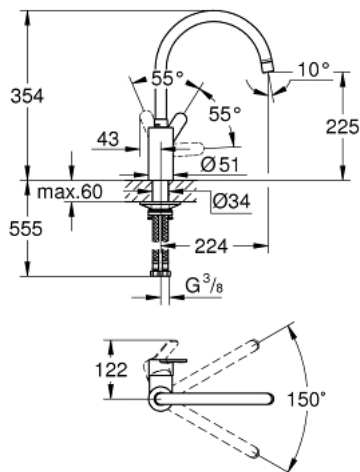

33 975 004 EUROSTYLE COSMOPOLITAN SINGLE-LEVER SINK MIXER 1/2"

PRODUCT DESCRIPTION

- Colour: chrome
- high spout
- single hole installation
- GROHE LongLife finish
- GROHE SilkMove 35 mm ceramic cartridge
- Protected Water Ways no contact of water with lead or nickel inside the tap
- mousseur
- adjustable flow rate limiter
- swivel tubular spout
- selectable swivel area: 0° / 150°
- flexible connection hoses
-

33 975 004 EUROSTYLE COSMOPOLITAN SINGLE-LEVER SINK MIXER 1/2"

SPARE PARTS, april 2020 – now

- 1: Lever (Spare part-nr. 46750000)
 - 2: Mousseur (Spare part-nr. 48418000)
 - 3: Cartridge (Spare part-nr. 46374000)
 - 4: Mounting set (Spare part-nr. 48477000)
 - 5: Socket spanner (Spare part-nr. 19332000)*
- * Optional accessories