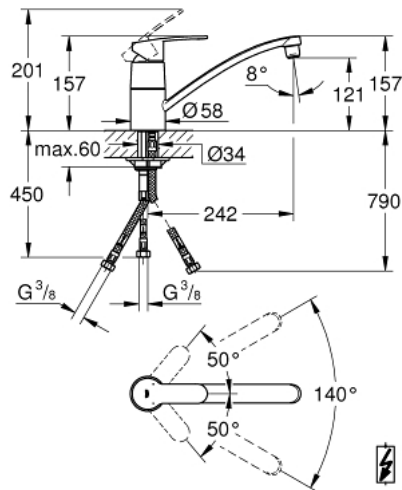

33 984 002 EUROSTYLE COSMOPOLITAN SINGLE-LEVER SINK MIXER 1/2"

PRODUCT DESCRIPTION

- Colour: chrome
- for open water heater
- low spout
- single hole installation
- GROHE LongLife finish
- GROHE SilkMove 46 mm ceramic cartridge
- flow straightener
- adjustable flow rate limiter
- swivel tubular spout
- swivel area 140°
- flexible connection hoses
- rapid installation system

33 984 002 EUROSTYLE COSMOPOLITAN SINGLE-LEVER SINK MIXER 1/2"

SPARE PARTS, julij 2016 – now

- 1: Lever (Spare part-nr. 46726000)
 - 2: Cap (Spare part-nr. 46601000)
 - 3: Cartridge (Spare part-nr. 46409000)
 - 4: Seal kit (Spare part-nr. 46429SA0)
 - 5: Flow straightener (Spare part-nr. 46163000)
 - 6: Flow limiter (Spare part-nr. 46324000)
 - 7: Shank mounting kit (Spare part-nr. 46249000)
 - 8: Connection hose (Spare part-nr. 46255000)
 - 9: Mounting wrench (Spare part-nr. 19017000)*
- * Optional accessories