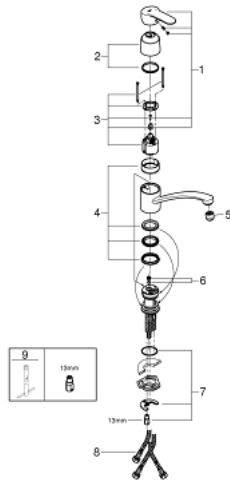

33 984 002 EUROSTYLE COSMOPOLITAN SINGLE-LEVER SINK MIXER 1/2"

PRODUCT DESCRIPTION

- Colour: chrome
- for open water heater
- low spout
- single hole installation
- GROHE LongLife finish
- GROHE SilkMove 46 mm ceramic cartridge
- flow straightener
- adjustable flow rate limiter
- swivel tubular spout
- swivel area 140°
- flexible connection hoses
- rapid installation system

33 984 002 EUROSTYLE COSMOPOLITAN SINGLE-LEVER SINK MIXER 1/2"

SPARE PARTS, julij 2016 – now

- 1: Lever (Spare part-nr. 46726000)
 - 2: Cap (Spare part-nr. 46601000)
 - 3: Cartridge (Spare part-nr. 46409000)
 - 4: Seal kit (Spare part-nr. 46429SA0)
 - 5: Flow straightener (Spare part-nr. 46163000)
 - 6: Flow limiter (Spare part-nr. 46324000)
 - 7: Shank mounting kit (Spare part-nr. 46249000)
 - 8: Connection hose (Spare part-nr. 46255000)
 - 9: Mounting wrench (Spare part-nr. 19017000)*
- * Optional accessories