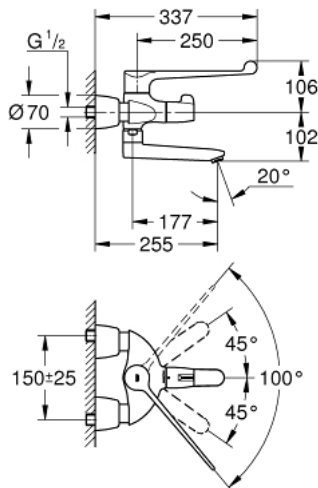

34 020 001 GROHTHERM SPECIAL THERMOSTATIC BASIN MIXER 1/2"

SPARE PARTS, august 2013 – now

- 1: Lever 250 mm (Spare part-nr. 47410000)
- 2: Replacement handle connection kit (Spare part-nr. 45186000)
- 2.1: O-ring \varnothing 18.2 x \varnothing 1.7 (Spare part-nr. 0392400M)
- 3: Ceramic headpart 1/2" (Spare part-nr. 45346000)
- 3.1: O-ring \varnothing 18.2 x \varnothing 1.7 (Spare part-nr. 0392400M)
- 4: Thermostatic compact cartridge 1/2" (Spare part-nr. 47885000)
- 5: Fitting ring (Spare part-nr. 47743000)
- 6: Temperature control handle (Spare part-nr. 49072000)
- 7: S-union, lockable (Spare part-nr. 12051000)
- 7.1: Seal (Spare part-nr. 0138600M)
- 7.2: Escutcheon (Spare part-nr. 45392000)
- 8: Non-return valve (Spare part-nr. 47189000)
- 8.1: Dirt strainer (Spare part-nr. 0726400M)
- 8.2: Non-return valve (Spare part-nr. 08565000)
- 8.3: O-ring \varnothing 17 x \varnothing 2 (Spare part-nr. 0305500M)
- 9: Cast swivel spout (Spare part-nr. 13138000)
- 9.1: Laminar flow straightener (Spare part-nr. 13960000)
- 9.2: Sealing washer (Spare part-nr. 0128500M)
- 9.3: Stop limiter (Spare part-nr. 0974000M)
- 10: Extension set, 30 mm (Spare part-nr. 46238000)*
- 11: Special spanner (Spare part-nr. 19377000)*
- 12: Temperature unlocking handle (Spare part-nr. 47994000)*
- 13: Socket spanner (Spare part-nr. 19332000)*
- 14: GROHE TurboStat cartridge 1/2" (Spare part-nr. 47175000)*
- 15: Adjusting thermometer ($^{\circ}$ C) (Spare part-nr. 19001000)*