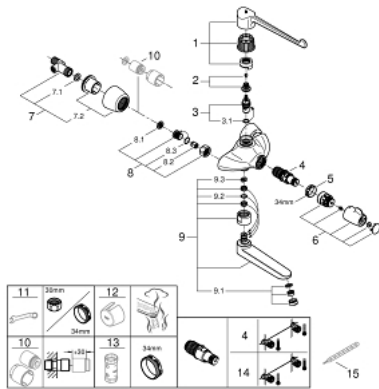

### SPARE PARTS, august 2013 – now

- 1: Lever 250 mm (Spare part-nr. 47410000)
- 2: Replacement handle connection kit (Spare part-nr. 45186000)
- 2.1: O-ring Ø 18.2 x Ø 1.7 (Spare part-nr. 0392400M)
- 3: Ceramic headpart 1/2" (Spare part-nr. 45346000)
- 3.1: O-ring Ø 18.2 x Ø 1.7 (Spare part-nr. 0392400M)
- 4: Thermostatic compact cartridge 1/2" (Spare part-nr. 47885000)
- 5: Fitting ring (Spare part-nr. 47743000)
- 6: Temperature control handle (Spare part-nr. 49072000)
- 7: S-union, lockable (Spare part-nr. 12051000)
- 7.1: Seal (Spare part-nr. 0138600M)
- 7.2: Escutcheon (Spare part-nr. 45392000)
- 8: Non-return valve (Spare part-nr. 47189000)
- 8.1: Dirt strainer (Spare part-nr. 0726400M)
- 8.2: Non-return valve (Spare part-nr. 08565000)
- 8.3: O-ring ø 17 x ø 2 (Spare part-nr. 0305500M)
- 9: Cast swivel spout (Spare part-nr. 13138000)
- 9.1: Laminar flow straightener (Spare part-nr. 13960000)
- 9.2: Sealing washer (Spare part-nr. 0128500M)
- 9.3: Stop limiter (Spare part-nr. 0974000M)
- 10: Extension set, 30 mm (Spare part-nr. 46238000)\*
- 11: Special spanner (Spare part-nr. 19377000)\*
- 12: Temperature unlocking handle (Spare part-nr. 47994000)\*
- 13: Socket spanner (Spare part-nr. 19332000)\*
- 14: GROHE TurboStat cartridge 1/2" (Spare part-nr. 47175000)\*
- 15: Adjusting thermometer (°C) (Spare part-nr. 19001000)\*