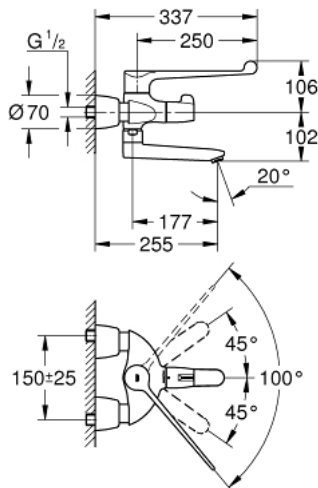

### PRODUCT DESCRIPTION

- Colour: chrome
- for elbow lever actuation
- wall mounted
- ergonomic metal lever 250 mm for elbow actuation
- swivel area  $100^\circ$
- metal stop
- ceramic headpart 1/2"
- GROHE TurboStat - compact cartridge with wax thermoelement
- GROHE SafetyPlus ergonomic metal temperature handle with pre-adjustable safety stop between  $35^\circ\text{C}$  and  $43^\circ\text{C}$
- easy thermal disinfection by optional temperature unlocking handle 47 994 000
- cast spout with reinforced bearing
- swivel area  $90^\circ$
- lockable
- laminar flow straightener 9 l/min
- built-in non return valves and dirt strainers
- projection 255 mm
- covered S-unions
- lockable
- GROHE LongLife finish