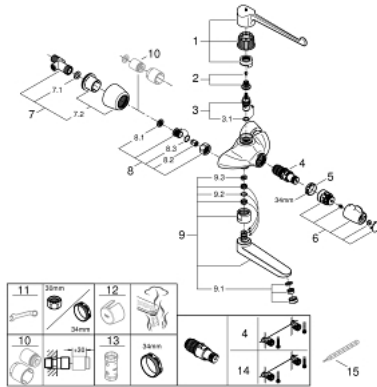

34 020 001 GROHTHERM SPECIAL THERMOSTATIC BASIN MIXER 1/2"

SPARE PARTS, august 2013 – now

- 1: Lever 250 mm (Spare part-nr. 47410000)
- 2: Replacement handle connection kit (Spare part-nr. 45186000)
- 2.1: O-ring \varnothing 18.2 x \varnothing 1.7 (Spare part-nr. 0392400M)
- 3: Ceramic headpart 1/2" (Spare part-nr. 45346000)
- 3.1: O-ring \varnothing 18.2 x \varnothing 1.7 (Spare part-nr. 0392400M)
- 4: Thermostatic compact cartridge 1/2" (Spare part-nr. 47885000)
- 5: Fitting ring (Spare part-nr. 47743000)
- 6: Temperature control handle (Spare part-nr. 49072000)
- 7: S-union, lockable (Spare part-nr. 12051000)
- 7.1: Seal (Spare part-nr. 0138600M)
- 7.2: Escutcheon (Spare part-nr. 45392000)
- 8: Non-return valve (Spare part-nr. 47189000)
- 8.1: Dirt strainer (Spare part-nr. 0726400M)
- 8.2: Non-return valve (Spare part-nr. 08565000)
- 8.3: O-ring \varnothing 17 x \varnothing 2 (Spare part-nr. 0305500M)
- 9: Cast swivel spout (Spare part-nr. 13138000)
- 9.1: Laminar flow straightener (Spare part-nr. 13960000)
- 9.2: Sealing washer (Spare part-nr. 0128500M)
- 9.3: Stop limiter (Spare part-nr. 0974000M)
- 10: Extension set, 30 mm (Spare part-nr. 46238000)*
- 11: Special spanner (Spare part-nr. 19377000)*
- 12: Temperature unlocking handle (Spare part-nr. 47994000)*
- 13: Socket spanner (Spare part-nr. 19332000)*
- 14: GROHE TurboStat cartridge 1/2" (Spare part-nr. 47175000)*
- 15: Adjusting thermometer ($^{\circ}$ C) (Spare part-nr. 19001000)*