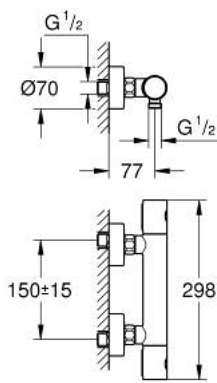

34 065 A02 GROHTHERM 1000 COSMOPOLITAN M THERMOSTATIC SHOWER MIXER 1/2"

PRODUCT DESCRIPTION

- Colour: hard graphite
- wall mounted
- GROHE LongLife finish
- GROHE MetalGrip ergonomically shaped metal handles
- GROHE SafeStop safety button at 38°C
- GROHE SafeStop Plus optional temperature limiter at 43°C included
- GROHE TurboStat - compact cartridge with wax thermoelement
- integrated mixed water shut off
- volume handle with FlowControl Button (button with individually adjustable stop)
- ceramic headpart 1/2", 180°
- shower bottom outlet 1/2"
- built-in non return valves
- dirt strainers
- protected against backflow
- S-unions
- metal escutcheon