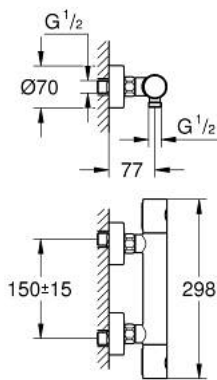

34 065 AL2 GROHTHERM 1000 COSMOPOLITAN M THERMOSTATIC SHOWER MIXER 1/2"

PRODUCT DESCRIPTION

- Colour: brushed hard graphite
- wall mounted
- GROHE LongLife finish
- GROHE MetalGrip ergonomically shaped metal handles
- GROHE SafeStop safety button at 38°C
- GROHE SafeStop Plus optional temperature limiter at 43°C included
- GROHE TurboStat - compact cartridge with wax thermoelement
- integrated mixed water shut off
- volume handle
- FlowControl Button - One-button switch to full water flow
- ceramic headpart $1/2"$, 180°
- shower bottom outlet $1/2"$
- built-in non return valves
- dirt strainers
- protected against backflow
- S-unions
- metal escutcheon