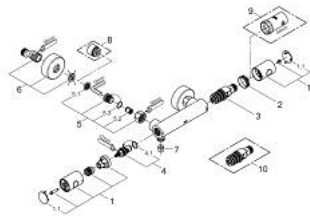

## 34 065 DC2 GROHTHERM 1000 COSMOPOLITAN M THERMOSTATIC SHOWER MIXER 1/2"

### PRODUCT DESCRIPTION

- Colour: supersteel
- wall mounted
- GROHE LongLife finish
- GROHE MetalGrip ergonomically shaped metal handles
- GROHE SafeStop safety button at 38°C
- GROHE SafeStop Plus optional temperature limiter at 43°C included
- GROHE TurboStat - compact cartridge with wax thermoelement
- integrated mixed water shut off
- volume handle with GROHE EcoButton (economy button with individually adjustable economy stop)
- ceramic headpart 1/2", 180°
- shower bottom outlet 1/2"
- built-in non return valves
- dirt strainers
- protected against backflow
- S-unions
- metal escutcheon

### SPARE PARTS, februar 2016 – now

- 1: Metal handle 1/2" (Spare part-nr. 47984DC0)
- 1.1: Cover cap (Spare part-nr. 64585DCM)
- 2: Fitting ring (Spare part-nr. 47743000)
- 3: Thermostatic compact cartridge 1/2" (Spare part-nr. 47439000)
- 4: Ceramic headpart 1/2" (Spare part-nr. 45346000)
- 4.1: O-ring  $\varnothing$  18.2 x  $\varnothing$  1.7 (Spare part-nr. 0392400M)
- 5: Non-return valve (Spare part-nr. 47189DC0)
- 5.1: Dirt strainer (Spare part-nr. 0726400M)
- 5.2: Non-return valve (Spare part-nr. 08565000)
- 5.3: O-ring  $\varnothing$  17 x  $\varnothing$  2 (Spare part-nr. 0305500M)
- 6: S-union (Spare part-nr. 12662DC0)
- 7: Non-return valve (Spare part-nr. 08565000)
- 8: Extension 3/4", 20 mm (Spare part-nr. 0713000M)\*
- 9: Socket spanner (Spare part-nr. 19332000)\*
- 10: GROHE TurboStat cartridge 1/2" (Spare part-nr. 47175000)\*