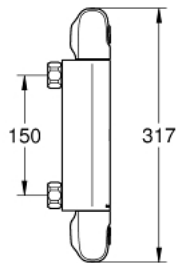

34 146 003 GROHTHERM 1000 THERMOSTATIC SHOWER MIXER 1/2"

PRODUCT DESCRIPTION

- Colour: chrome
- wall mounted
- GROHE CoolTouch safety housing
- GROHE LongLife finish
- GROHE MetalGrip ergonomically shaped metal handles
- GROHE SafeStop safety button at 38°C
- GROHE SafeStop Plus optional temperature limiter at 43°C included
- GROHE TurboStat - compact cartridge with wax thermoelement
- integrated mixed water shut off
- volume handle with FlowControl Button (button with individually adjustable stop)
- ceramic headpart 1/2", 180°
- shower bottom outlet 1/2"
- built-in non return valves
- dirt strainers
- protected against backflow
- without connection unions
- GROHE EcoJoy - Less water, perfect flow

34 146 003 GROHTHERM 1000 THERMOSTATIC SHOWER MIXER 1/2"

SPARE PARTS, februar 2014 – now

- 1: Shut-off handle (Spare part-nr. 47972000)
- 1.1: Cover cap (Spare part-nr. 4797400M)
- 2: Ceramic headpart 1/2" (Spare part-nr. 45346000)
- 2.1: O-ring \varnothing 18.2 x \varnothing 1.7 (Spare part-nr. 0392400M)
- 3: Temperature control handle (Spare part-nr. 47973000)
- 3.1: Cover cap (Spare part-nr. 4797400M)
- 4: Fitting ring (Spare part-nr. 47743000)
- 5: Thermostatic compact cartridge 1/2" (Spare part-nr. 47439000)
- 6: Race (Spare part-nr. 47975000)
- 7: Non-return valve (Spare part-nr. 47189000)
- 7.1: Dirt strainer (Spare part-nr. 0726400M)
- 7.2: Non-return valve (Spare part-nr. 08565000)
- 7.3: O-ring \varnothing 17 x \varnothing 2 (Spare part-nr. 0305500M)
- 8: Special spanner (Spare part-nr. 19377000)*
- 9: Socket spanner (Spare part-nr. 19332000)*
- 10: GROHE TurboStat cartridge 1/2" (Spare part-nr. 47175000)*