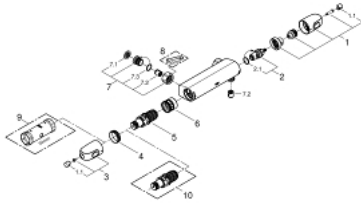

34 146 003 GROHTHERM 1000 THERMOSTATIC SHOWER MIXER 1/2"

PRODUCT DESCRIPTION

- Colour: chrome
- wall mounted
- GROHE CoolTouch safety housing
- GROHE LongLife finish
- GROHE MetalGrip ergonomically shaped metal handles
- GROHE SafeStop safety button at 38°C
- GROHE SafeStop Plus optional temperature limiter at 43°C included
- GROHE TurboStat - compact cartridge with wax thermoelement
- integrated mixed water shut off
- volume handle with FlowControl Button (button with individually adjustable stop)
- ceramic headpart 1/2", 180°
- shower bottom outlet 1/2"
- built-in non return valves
- dirt strainers
- protected against backflow
- without connection unions
- GROHE EcoJoy - Less water, perfect flow

34 146 003 GROHTHERM 1000 THERMOSTATIC SHOWER MIXER 1/2"

SPARE PARTS, februar 2014 – now

- 1: Shut-off handle (Spare part-nr. 47972000)
- 1.1: Cover cap (Spare part-nr. 4797400M)
- 2: Ceramic headpart 1/2" (Spare part-nr. 45346000)
- 2.1: O-ring \varnothing 18.2 x \varnothing 1.7 (Spare part-nr. 0392400M)
- 3: Temperature control handle (Spare part-nr. 47973000)
- 3.1: Cover cap (Spare part-nr. 4797400M)
- 4: Fitting ring (Spare part-nr. 47743000)
- 5: Thermostatic compact cartridge 1/2" (Spare part-nr. 47439000)
- 6: Race (Spare part-nr. 47975000)
- 7: Non-return valve (Spare part-nr. 47189000)
- 7.1: Dirt strainer (Spare part-nr. 0726400M)
- 7.2: Non-return valve (Spare part-nr. 08565000)
- 7.3: O-ring \varnothing 17 x \varnothing 2 (Spare part-nr. 0305500M)
- 8: Special spanner (Spare part-nr. 19377000)*
- 9: Socket spanner (Spare part-nr. 19332000)*
- 10: GROHE TurboStat cartridge 1/2" (Spare part-nr. 47175000)*