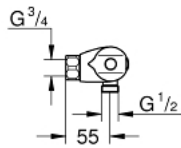

34 146 003 GROHTHERM 1000 THERMOSTATIC SHOWER MIXER 1/2"

PRODUCT DESCRIPTION

- Colour: chrome
- wall mounted
- GROHE CoolTouch safety housing
- GROHE LongLife finish
- GROHE MetalGrip ergonomically shaped metal handles
- GROHE SafeStop safety button at 38°C
- GROHE SafeStop Plus optional temperature limiter at 43°C included
- GROHE TurboStat - compact cartridge with wax thermoelement
- integrated mixed water shut off
- volume handle with FlowControl Button (button with individually adjustable stop)
- ceramic headpart 1/2", 180°
- shower bottom outlet 1/2"
- built-in non return valves
- dirt strainers
- protected against backflow
- without connection unions
- GROHE EcoJoy - Less water, perfect flow

34 146 003 GROHTHERM 1000 THERMOSTATIC SHOWER MIXER 1/2"

SPARE PARTS, februar 2014 – now

- 1: Shut-off handle (Spare part-nr. 47972000)
- 1.1: Cover cap (Spare part-nr. 4797400M)
- 2: Ceramic headpart 1/2" (Spare part-nr. 45346000)
- 2.1: O-ring \varnothing 18.2 x \varnothing 1.7 (Spare part-nr. 0392400M)
- 3: Temperature control handle (Spare part-nr. 47973000)
- 3.1: Cover cap (Spare part-nr. 4797400M)
- 4: Fitting ring (Spare part-nr. 47743000)
- 5: Thermostatic compact cartridge 1/2" (Spare part-nr. 47439000)
- 6: Race (Spare part-nr. 47975000)
- 7: Non-return valve (Spare part-nr. 47189000)
- 7.1: Dirt strainer (Spare part-nr. 0726400M)
- 7.2: Non-return valve (Spare part-nr. 08565000)
- 7.3: O-ring \varnothing 17 x \varnothing 2 (Spare part-nr. 0305500M)
- 8: Special spanner (Spare part-nr. 19377000)*
- 9: Socket spanner (Spare part-nr. 19332000)*
- 10: GROHE TurboStat cartridge 1/2" (Spare part-nr. 47175000)*