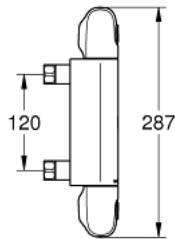

## 34 147 003 GROHTHERM 1000 THERMOSTATIC SHOWER MIXER 1/2"

### PRODUCT DESCRIPTION

- Colour: chrome
- wall mounted
- GROHE CoolTouch safety housing
- GROHE LongLife finish
- GROHE MetalGrip ergonomically shaped metal handles
- GROHE SafeStop safety button at 38°C
- GROHE SafeStop Plus optional temperature limiter at 43°C included
- GROHE TurboStat - compact cartridge with wax thermoelement
- integrated mixed water shut off
- volume handle with GROHE EcoButton (economy button with individually adjustable economy stop)
- ceramic headpart 1/2", 180°
- shower bottom outlet 1/2"
- built-in non return valves
- dirt strainers
- protected against backflow
- centre distance 120 mm
- without connection unions
- GROHE EcoJoy - Less water, perfect flow

### SPARE PARTS, februar 2014 – now

- 1: Shut-off handle (Spare part-nr. 47972000)
- 1.1: Cover cap (Spare part-nr. 4797400M)
- 2: Ceramic headpart 1/2" (Spare part-nr. 45346000)
- 2.1: O-ring  $\varnothing$  18.2 x  $\varnothing$  1.7 (Spare part-nr. 0392400M)
- 3: Temperature control handle (Spare part-nr. 47973000)
- 3.1: Cover cap (Spare part-nr. 4797400M)
- 4: Fitting ring (Spare part-nr. 47743000)
- 5: Thermostatic compact cartridge 1/2" (Spare part-nr. 47439000)
- 6: Race (Spare part-nr. 47975000)
- 7: Non-return valve (Spare part-nr. 47134000)
- 7.1: Dirt strainer (Spare part-nr. 47135000)
- 7.2: Non-return valve (Spare part-nr. 08565000)
- 8: Non-return valve (Spare part-nr. 08565000)
- 9: Splined spider key (Spare part-nr. 19053000)\*
- 10: Socket spanner (Spare part-nr. 19332000)\*
- 11: GROHE TurboStat cartridge 1/2" (Spare part-nr. 47175000)\*