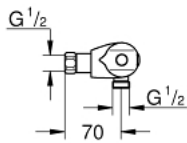

### PRODUCT DESCRIPTION

- Colour: chrome
- wall mounted
- GROHE CoolTouch safety housing
- GROHE LongLife finish
- GROHE MetalGrip ergonomically shaped metal handles
- GROHE SafeStop safety button at 38°C
- GROHE SafeStop Plus optional temperature limiter at 43°C included
- GROHE TurboStat - compact cartridge with wax thermoelement
- integrated mixed water shut off
- volume handle with GROHE EcoButton (economy button with individually adjustable economy stop)
- ceramic headpart 1/2", 180°
- shower bottom outlet 1/2"
- built-in non return valves
- dirt strainers
- protected against backflow
- centre distance 120 mm
- without connection unions
- GROHE EcoJoy - Less water, perfect flow

### SPARE PARTS, februar 2014 – now

- 1: Shut-off handle (Spare part-nr. 47972000)
- 1.1: Cover cap (Spare part-nr. 4797400M)
- 2: Ceramic headpart 1/2" (Spare part-nr. 45346000)
- 2.1: O-ring  $\varnothing$  18.2 x  $\varnothing$  1.7 (Spare part-nr. 0392400M)
- 3: Temperature control handle (Spare part-nr. 47973000)
- 3.1: Cover cap (Spare part-nr. 4797400M)
- 4: Fitting ring (Spare part-nr. 47743000)
- 5: Thermostatic compact cartridge 1/2" (Spare part-nr. 47439000)
- 6: Race (Spare part-nr. 47975000)
- 7: Non-return valve (Spare part-nr. 47134000)
- 7.1: Dirt strainer (Spare part-nr. 47135000)
- 7.2: Non-return valve (Spare part-nr. 08565000)
- 8: Non-return valve (Spare part-nr. 08565000)
- 9: Splined spider key (Spare part-nr. 19053000)\*
- 10: Socket spanner (Spare part-nr. 19332000)\*
- 11: GROHE TurboStat cartridge 1/2" (Spare part-nr. 47175000)\*