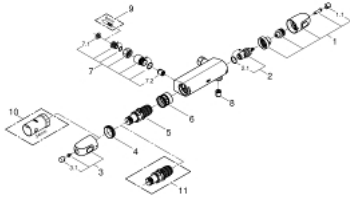

## 34 147 003 GROHTHERM 1000 THERMOSTATIC SHOWER MIXER 1/2"

### PRODUCT DESCRIPTION

- Colour: chrome
- wall mounted
- GROHE CoolTouch safety housing
- GROHE LongLife finish
- GROHE MetalGrip ergonomically shaped metal handles
- GROHE SafeStop safety button at 38°C
- GROHE SafeStop Plus optional temperature limiter at 43°C included
- GROHE TurboStat - compact cartridge with wax thermoelement
- integrated mixed water shut off
- volume handle with GROHE EcoButton (economy button with individually adjustable economy stop)
- ceramic headpart 1/2", 180°
- shower bottom outlet 1/2"
- built-in non return valves
- dirt strainers
- protected against backflow
- centre distance 120 mm
- without connection unions
- GROHE EcoJoy - Less water, perfect flow

### SPARE PARTS, februar 2014 – now

- 1: Shut-off handle (Spare part-nr. 47972000)
- 1.1: Cover cap (Spare part-nr. 4797400M)
- 2: Ceramic headpart 1/2" (Spare part-nr. 45346000)
- 2.1: O-ring  $\varnothing$  18.2 x  $\varnothing$  1.7 (Spare part-nr. 0392400M)
- 3: Temperature control handle (Spare part-nr. 47973000)
- 3.1: Cover cap (Spare part-nr. 4797400M)
- 4: Fitting ring (Spare part-nr. 47743000)
- 5: Thermostatic compact cartridge 1/2" (Spare part-nr. 47439000)
- 6: Race (Spare part-nr. 47975000)
- 7: Non-return valve (Spare part-nr. 47134000)
- 7.1: Dirt strainer (Spare part-nr. 47135000)
- 7.2: Non-return valve (Spare part-nr. 08565000)
- 8: Non-return valve (Spare part-nr. 08565000)
- 9: Splined spider key (Spare part-nr. 19053000)\*
- 10: Socket spanner (Spare part-nr. 19332000)\*
- 11: GROHE TurboStat cartridge 1/2" (Spare part-nr. 47175000)\*