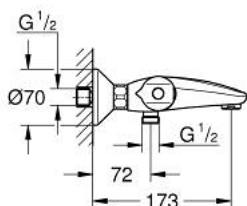

34 155 003 GROHTHERM 1000 TERMOSTATSKI MEŠALNIK ZA KAD – 1/2"

PRODUCT DESCRIPTION

- Colour: chrome
- wall mounted
- GROHE CoolTouch safety housing
- GROHE LongLife finish
- GROHE MetalGrip ergonomically shaped metal handles
- GROHE SafeStop safety button at 38°C
- GROHE SafeStop Plus optional temperature limiter at 43°C included
- GROHE TurboStat - compact cartridge with wax thermoelement
- integrated mixed water shut off
- GROHE AquaDimmer with multiple function:
 - integrated GROHE EcoButton (economy button with economy stop for shower)
- flow control
- diverter: bath/shower
- shower bottom outlet 1/2"
- mousseur
- built-in non return valves
- dirt strainers
- protected against backflow
- S-unions
- metal escutcheon
- GROHE EcoJoy - Less water, perfect flow

34 155 003 GROHTHERM 1000 TERMOSTATSKI MEŠALNIK ZA KAD – 1/2"

SPARE PARTS, februar 2014 – now

- 1: Shut-off handle (Spare part-nr. 47976000)
- 1.1: Cover cap (Spare part-nr. 4797400M)
- 2: Stop (Spare part-nr. 47977000)
- 3: Aquadimmer (Spare part-nr. 12433000)
- 4: Water flow (Spare part-nr. 47751000)
- 5: Temperature control handle (Spare part-nr. 47973000)
- 5.1: Cover cap (Spare part-nr. 4797400M)
- 6: Fitting ring (Spare part-nr. 47743000)
- 7: Thermostatic compact cartridge 1/2" (Spare part-nr. 47439000)
- 8: Race (Spare part-nr. 47975000)
- 9: Mousseur (Spare part-nr. 13952000)
- 10: Non-return valve (Spare part-nr. 47189000)
- 10.1: Dirt strainer (Spare part-nr. 0726400M)
- 10.2: Non-return valve (Spare part-nr. 08565000)
- 10.3: O-ring $\varnothing 17 \times \varnothing 2$ (Spare part-nr. 0305500M)
- 11: S-union (Spare part-nr. 12075000)
- 11.1: Seal (Spare part-nr. 0138600M)
- 11.2: Escutcheon (Spare part-nr. 0221000M)
- 12: Extension 3/4", 20 mm (Spare part-nr. 0713000M)*
- 13: Special spanner (Spare part-nr. 19377000)*
- 14: Socket spanner (Spare part-nr. 19332000)*
- 15: GROHE TurboStat cartridge 1/2" (Spare part-nr. 47175000)*