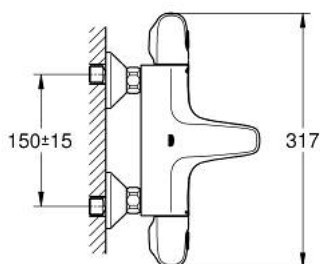

34 155 003 GROHTHERM 1000 TERMOSTATSKI MEŠALNIK ZA KAD – 1/2"

PRODUCT DESCRIPTION

- Colour: chrome
- wall mounted
- GROHE CoolTouch safety housing
- GROHE LongLife finish
- GROHE MetalGrip ergonomically shaped metal handles
- GROHE SafeStop safety button at 38°C
- GROHE SafeStop Plus optional temperature limiter at 43°C included
- GROHE TurboStat - compact cartridge with wax thermoelement
- integrated mixed water shut off
- GROHE AquaDimmer with multiple function:
 - integrated GROHE EcoButton (economy button with economy stop for shower)
- flow control
- diverter: bath/shower
- shower bottom outlet 1/2"
- mousseur
- built-in non return valves
- dirt strainers
- protected against backflow
- S-unions
- metal escutcheon
- GROHE EcoJoy - Less water, perfect flow

34 155 003 GROHTHERM 1000 TERMOSTATSKI MEŠALNIK ZA KAD – 1/2"

SPARE PARTS, februar 2014 – now

- 1: Shut-off handle (Spare part-nr. 47976000)
- 1.1: Cover cap (Spare part-nr. 4797400M)
- 2: Stop (Spare part-nr. 47977000)
- 3: Aquadimmer (Spare part-nr. 12433000)
- 4: Water flow (Spare part-nr. 47751000)
- 5: Temperature control handle (Spare part-nr. 47973000)
- 5.1: Cover cap (Spare part-nr. 4797400M)
- 6: Fitting ring (Spare part-nr. 47743000)
- 7: Thermostatic compact cartridge 1/2" (Spare part-nr. 47439000)
- 8: Race (Spare part-nr. 47975000)
- 9: Mousseur (Spare part-nr. 13952000)
- 10: Non-return valve (Spare part-nr. 47189000)
- 10.1: Dirt strainer (Spare part-nr. 0726400M)
- 10.2: Non-return valve (Spare part-nr. 08565000)
- 10.3: O-ring $\varnothing 17 \times \varnothing 2$ (Spare part-nr. 0305500M)
- 11: S-union (Spare part-nr. 12075000)
- 11.1: Seal (Spare part-nr. 0138600M)
- 11.2: Escutcheon (Spare part-nr. 0221000M)
- 12: Extension 3/4", 20 mm (Spare part-nr. 0713000M)*
- 13: Special spanner (Spare part-nr. 19377000)*
- 14: Socket spanner (Spare part-nr. 19332000)*
- 15: GROHE TurboStat cartridge 1/2" (Spare part-nr. 47175000)*