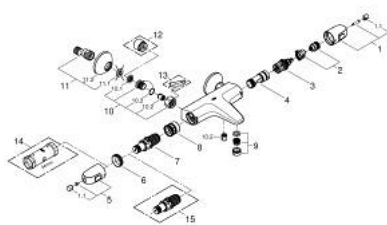

34 155 003 GROHTHERM 1000 TERMOSTATSKI MEŠALNIK ZA KAD – 1/2"

PRODUCT DESCRIPTION

- Colour: chrome
- wall mounted
- GROHE CoolTouch safety housing
- GROHE LongLife finish
- GROHE MetalGrip ergonomically shaped metal handles
- GROHE SafeStop safety button at 38°C
- GROHE SafeStop Plus optional temperature limiter at 43°C included
- GROHE TurboStat - compact cartridge with wax thermoelement
- integrated mixed water shut off
- GROHE AquaDimmer with multiple function:
 - integrated GROHE EcoButton (economy button with economy stop for shower)
- flow control
- diverter: bath/shower
- shower bottom outlet 1/2"
- mousseur
- built-in non return valves
- dirt strainers
- protected against backflow
- S-unions
- metal escutcheon
- GROHE EcoJoy - Less water, perfect flow

34 155 003 GROHTHERM 1000 TERMOSTATSKI MEŠALNIK ZA KAD – 1/2"

SPARE PARTS, februar 2014 – now

- 1: Shut-off handle (Spare part-nr. 47976000)
- 1.1: Cover cap (Spare part-nr. 4797400M)
- 2: Stop (Spare part-nr. 47977000)
- 3: Aquadimmer (Spare part-nr. 12433000)
- 4: Water flow (Spare part-nr. 47751000)
- 5: Temperature control handle (Spare part-nr. 47973000)
- 5.1: Cover cap (Spare part-nr. 4797400M)
- 6: Fitting ring (Spare part-nr. 47743000)
- 7: Thermostatic compact cartridge 1/2" (Spare part-nr. 47439000)
- 8: Race (Spare part-nr. 47975000)
- 9: Mousseur (Spare part-nr. 13952000)
- 10: Non-return valve (Spare part-nr. 47189000)
- 10.1: Dirt strainer (Spare part-nr. 0726400M)
- 10.2: Non-return valve (Spare part-nr. 08565000)
- 10.3: O-ring $\varnothing 17 \times \varnothing 2$ (Spare part-nr. 0305500M)
- 11: S-union (Spare part-nr. 12075000)
- 11.1: Seal (Spare part-nr. 0138600M)
- 11.2: Escutcheon (Spare part-nr. 0221000M)
- 12: Extension 3/4", 20 mm (Spare part-nr. 0713000M)*
- 13: Special spanner (Spare part-nr. 19377000)*
- 14: Socket spanner (Spare part-nr. 19332000)*
- 15: GROHE TurboStat cartridge 1/2" (Spare part-nr. 47175000)*