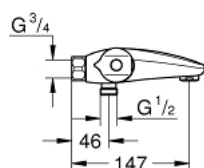

34 156 003 GROHTHERM 1000 TERMOSTATSKI MEŠALNIK ZA KAD – 1/2"

PRODUCT DESCRIPTION

- Colour: chrome
- wall mounted
- GROHE CoolTouch safety housing
- GROHE LongLife finish
- GROHE MetalGrip ergonomically shaped metal handles
- GROHE SafeStop safety button at 38°C
- GROHE SafeStop Plus optional temperature limiter at 43°C included
- GROHE TurboStat - compact cartridge with wax thermoelement
- integrated mixed water shut off
- GROHE AquaDimmer with multiple function:
- integrated GROHE EcoButton (economy button with economy stop for shower)
- flow control
- diverter: bath/shower
- shower bottom outlet 1/2"
- built-in non return valves
- mousseur
- dirt strainers
- protected against backflow
- without connection unions
- GROHE EcoJoy - Less water, perfect flow

34 156 003 GROHTHERM 1000 TERMOSTATSKI MEŠALNIK ZA KAD – 1/2"

SPARE PARTS, februar 2014 – now

- 1: Shut-off handle (Spare part-nr. 47976000)
- 1.1: Cover cap (Spare part-nr. 4797400M)
- 2: Stop (Spare part-nr. 47977000)
- 3: Aquadimmer (Spare part-nr. 12433000)
- 4: Water flow (Spare part-nr. 47751000)
- 5: Temperature control handle (Spare part-nr. 47973000)
- 5.1: Cover cap (Spare part-nr. 4797400M)
- 6: Fitting ring (Spare part-nr. 47743000)
- 7: Thermostatic compact cartridge 1/2" (Spare part-nr. 47439000)
- 8: Race (Spare part-nr. 47975000)
- 9: Mousseur (Spare part-nr. 13952000)
- 10: Non-return valve (Spare part-nr. 47189000)
- 10.1: Dirt strainer (Spare part-nr. 0726400M)
- 10.2: Non-return valve (Spare part-nr. 08565000)
- 10.3: O-ring $\varnothing 17 \times \varnothing 2$ (Spare part-nr. 0305500M)
- 11: Extension 3/4", 20 mm (Spare part-nr. 0713000M)*
- 12: Special spanner (Spare part-nr. 19377000)*
- 13: Socket spanner (Spare part-nr. 19332000)*
- 14: GROHE TurboStat cartridge 1/2" (Spare part-nr. 47175000)*