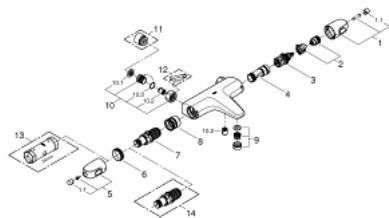

34 156 003 GROHTHERM 1000 TERMOSTATSKI MEŠALNIK ZA KAD – 1/2"

PRODUCT DESCRIPTION

- Colour: chrome
- wall mounted
- GROHE CoolTouch safety housing
- GROHE LongLife finish
- GROHE MetalGrip ergonomically shaped metal handles
- GROHE SafeStop safety button at 38°C
- GROHE SafeStop Plus optional temperature limiter at 43°C included
- GROHE TurboStat - compact cartridge with wax thermoelement
- integrated mixed water shut off
- GROHE AquaDimmer with multiple function:
- integrated GROHE EcoButton (economy button with economy stop for shower)
- flow control
- diverter: bath/shower
- shower bottom outlet 1/2"
- built-in non return valves
- mousseur
- dirt strainers
- protected against backflow
- without connection unions
- GROHE EcoJoy - Less water, perfect flow

34 156 003 GROHTHERM 1000 TERMOSTATSKI MEŠALNIK ZA KAD – 1/2"

SPARE PARTS, februar 2014 – now

- 1: Shut-off handle (Spare part-nr. 47976000)
- 1.1: Cover cap (Spare part-nr. 4797400M)
- 2: Stop (Spare part-nr. 47977000)
- 3: Aquadimmer (Spare part-nr. 12433000)
- 4: Water flow (Spare part-nr. 47751000)
- 5: Temperature control handle (Spare part-nr. 47973000)
- 5.1: Cover cap (Spare part-nr. 4797400M)
- 6: Fitting ring (Spare part-nr. 47743000)
- 7: Thermostatic compact cartridge 1/2" (Spare part-nr. 47439000)
- 8: Race (Spare part-nr. 47975000)
- 9: Mousseur (Spare part-nr. 13952000)
- 10: Non-return valve (Spare part-nr. 47189000)
- 10.1: Dirt strainer (Spare part-nr. 0726400M)
- 10.2: Non-return valve (Spare part-nr. 08565000)
- 10.3: O-ring $\varnothing 17 \times \varnothing 2$ (Spare part-nr. 0305500M)
- 11: Extension 3/4", 20 mm (Spare part-nr. 0713000M)*
- 12: Special spanner (Spare part-nr. 19377000)*
- 13: Socket spanner (Spare part-nr. 19332000)*
- 14: GROHE TurboStat cartridge 1/2" (Spare part-nr. 47175000)*