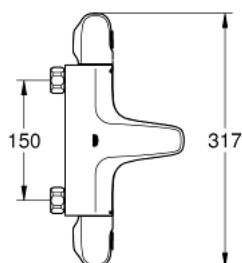

34 156 003 GROHTHERM 1000 TERMOSTATSKI MEŠALNIK ZA KAD – 1/2"

PRODUCT DESCRIPTION

- Colour: chrome
- wall mounted
- GROHE CoolTouch safety housing
- GROHE LongLife finish
- GROHE MetalGrip ergonomically shaped metal handles
- GROHE SafeStop safety button at 38°C
- GROHE SafeStop Plus optional temperature limiter at 43°C included
- GROHE TurboStat - compact cartridge with wax thermoelement
- integrated mixed water shut off
- GROHE AquaDimmer with multiple function:
- integrated GROHE EcoButton (economy button with economy stop for shower)
- flow control
- diverter: bath/shower
- shower bottom outlet 1/2"
- built-in non return valves
- mousseur
- dirt strainers
- protected against backflow
- without connection unions
- GROHE EcoJoy - Less water, perfect flow

34 156 003 GROHTHERM 1000 TERMOSTATSKI MEŠALNIK ZA KAD – 1/2"

SPARE PARTS, februar 2014 – now

- 1: Shut-off handle (Spare part-nr. 47976000)
- 1.1: Cover cap (Spare part-nr. 4797400M)
- 2: Stop (Spare part-nr. 47977000)
- 3: Aquadimmer (Spare part-nr. 12433000)
- 4: Water flow (Spare part-nr. 47751000)
- 5: Temperature control handle (Spare part-nr. 47973000)
- 5.1: Cover cap (Spare part-nr. 4797400M)
- 6: Fitting ring (Spare part-nr. 47743000)
- 7: Thermostatic compact cartridge 1/2" (Spare part-nr. 47439000)
- 8: Race (Spare part-nr. 47975000)
- 9: Mousseur (Spare part-nr. 13952000)
- 10: Non-return valve (Spare part-nr. 47189000)
- 10.1: Dirt strainer (Spare part-nr. 0726400M)
- 10.2: Non-return valve (Spare part-nr. 08565000)
- 10.3: O-ring $\varnothing 17 \times \varnothing 2$ (Spare part-nr. 0305500M)
- 11: Extension 3/4", 20 mm (Spare part-nr. 0713000M)*
- 12: Special spanner (Spare part-nr. 19377000)*
- 13: Socket spanner (Spare part-nr. 19332000)*
- 14: GROHE TurboStat cartridge 1/2" (Spare part-nr. 47175000)*