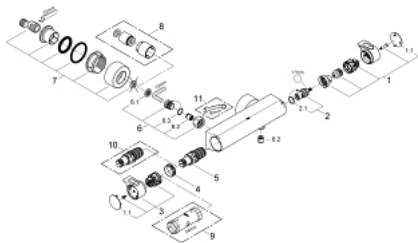

34 169 001 GROHTHERM 2000 THERMOSTATIC SHOWER MIXER 1/2"

PRODUCT DESCRIPTION

- Colour: chrome
- wall mounted
- 100% GROHE CoolTouch consisting of safety housing + S-unions with CoolTouch escutcheons
- GROHE LongLife finish
- GROHE Aqua Paddles, ergonomically shaped handles
- GROHE SafeStop safety button at 38°C
- GROHE SafeStop Plus optional temperature limiter at 43°C included
- GROHE TurboStat - compact cartridge with wax thermoelement
- integrated mixed water shut off
- volume handle with GROHE EcoButton (economy button with individually adjustable economy stop)
- Carbodur ceramic headpart 1/2", 180°
- shower bottom outlet 1/2"
- built-in non return valves
- dirt strainers
- protected against backflow
- covered S-unions, CoolTouch escutcheons with wall sealing
- optional upgrade: GROHE EasyReach shower tray (18 608 001)

34 169 001 GROHTHERM 2000 THERMOSTATIC SHOWER MIXER 1/2"

SPARE PARTS, februar 2012 – now

- 1: Shut-off handle Aqua Paddle (Spare part-nr. 47916000)
 - 1.1: Cover cap (Spare part-nr. 4788300M)
 - 2: Ceramic headpart 1/2" (Spare part-nr. 45346000)
 - 2.1: O-ring \varnothing 18.2 x \varnothing 1.7 (Spare part-nr. 0392400M)
 - 3: Temperature control handle (Spare part-nr. 47917000)
 - 3.1: Cover cap (Spare part-nr. 4788300M)
 - 4: Fitting ring (Spare part-nr. 47743000)
 - 5: Thermostatic compact cartridge 1/2" (Spare part-nr. 47439000)
 - 6: Non-return valve (Spare part-nr. 47189000)
 - 6.1: Dirt strainer (Spare part-nr. 0726400M)
 - 6.2: Non-return valve (Spare part-nr. 08565000)
 - 6.3: O-ring \varnothing 17 x \varnothing 2 (Spare part-nr. 0305500M)
 - 7: S-union (Spare part-nr. 12693000)
 - 8: Extension set, 30 mm (Spare part-nr. 46238000)*
 - 9: Socket spanner (Spare part-nr. 19332000)*
 - 10: GROHE TurboStat cartridge 1/2" (Spare part-nr. 47175000)*
 - 11: Special spanner (Spare part-nr. 19377000)*
- * Optional accessories