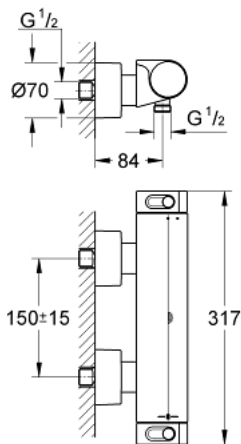

34 169 001 GROHTHERM 2000 THERMOSTATIC SHOWER MIXER 1/2"

PRODUCT DESCRIPTION

- Colour: chrome
- wall mounted
- 100% GROHE CoolTouch consisting of safety housing + S-unions with CoolTouch escutcheons
- GROHE LongLife finish
- GROHE Aqua Paddles, ergonomically shaped handles
- GROHE SafeStop safety button at 38°C
- GROHE SafeStop Plus optional temperature limiter at 43°C included
- GROHE TurboStat - compact cartridge with wax thermoelement
- integrated mixed water shut off
- volume handle with GROHE EcoButton (economy button with individually adjustable economy stop)
- Carbodur ceramic headpart 1/2", 180°
- shower bottom outlet 1/2"
- built-in non return valves
- dirt strainers
- protected against backflow
- covered S-unions, CoolTouch escutcheons with wall sealing
- optional upgrade: GROHE EasyReach shower tray (18 608 001)

34 169 001 GROHTHERM 2000 THERMOSTATIC SHOWER MIXER 1/2"

SPARE PARTS, februar 2012 – now

- 1: Shut-off handle Aqua Paddle (Spare part-nr. 47916000)
 - 1.1: Cover cap (Spare part-nr. 4788300M)
 - 2: Ceramic headpart 1/2" (Spare part-nr. 45346000)
 - 2.1: O-ring \varnothing 18.2 x \varnothing 1.7 (Spare part-nr. 0392400M)
 - 3: Temperature control handle (Spare part-nr. 47917000)
 - 3.1: Cover cap (Spare part-nr. 4788300M)
 - 4: Fitting ring (Spare part-nr. 47743000)
 - 5: Thermostatic compact cartridge 1/2" (Spare part-nr. 47439000)
 - 6: Non-return valve (Spare part-nr. 47189000)
 - 6.1: Dirt strainer (Spare part-nr. 0726400M)
 - 6.2: Non-return valve (Spare part-nr. 08565000)
 - 6.3: O-ring \varnothing 17 x \varnothing 2 (Spare part-nr. 0305500M)
 - 7: S-union (Spare part-nr. 12693000)
 - 8: Extension set, 30 mm (Spare part-nr. 46238000)*
 - 9: Socket spanner (Spare part-nr. 19332000)*
 - 10: GROHE TurboStat cartridge 1/2" (Spare part-nr. 47175000)*
 - 11: Special spanner (Spare part-nr. 19377000)*
- * Optional accessories