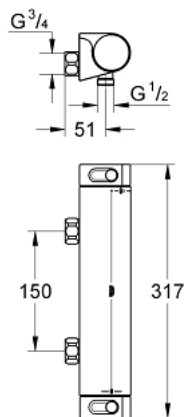

34 170 001 **GROHTHERM 2000 THERMOSTATIC SHOWER MIXER 1/2"**

PRODUCT DESCRIPTION

- Colour: chrome
- wall mounted
- GROHE CoolTouch safety housing
- GROHE LongLife finish
- GROHE Aqua Paddles, ergonomically shaped handles
- GROHE SafeStop safety button at 38°C
- GROHE SafeStop Plus optional temperature limiter at 43°C included
- GROHE TurboStat - compact cartridge with wax thermoelement
- integrated mixed water shut off
- volume handle with GROHE EcoButton (economy button with individually adjustable economy stop)
- Carbodur ceramic headpart 1/2", 180°
- shower bottom outlet 1/2"
- built-in non return valves
- dirt strainers
- protected against backflow
- without connection unions
- chrome plated union nuts

34 170 001 GROHTHERM 2000 THERMOSTATIC SHOWER MIXER 1/2"

SPARE PARTS, februar 2012 – now

- 1: Shut-off handle Aqua Paddle (Spare part-nr. 47916000)
 - 1.1: Cover cap (Spare part-nr. 4788300M)
 - 2: Ceramic headpart 1/2" (Spare part-nr. 45346000)
 - 2.1: O-ring \varnothing 18.2 x \varnothing 1.7 (Spare part-nr. 0392400M)
 - 3: Temperature control handle (Spare part-nr. 47917000)
 - 3.1: Cover cap (Spare part-nr. 4788300M)
 - 4: Fitting ring (Spare part-nr. 47743000)
 - 5: Thermostatic compact cartridge 1/2" (Spare part-nr. 47439000)
 - 6: Non-return valve (Spare part-nr. 47189000)
 - 6.1: Dirt strainer (Spare part-nr. 0726400M)
 - 6.2: Non-return valve (Spare part-nr. 08565000)
 - 6.3: O-ring \varnothing 17 x \varnothing 2 (Spare part-nr. 0305500M)
 - 7: Socket spanner (Spare part-nr. 19332000)*
 - 8: GROHE TurboStat cartridge 1/2" (Spare part-nr. 47175000)*
- * Optional accessories