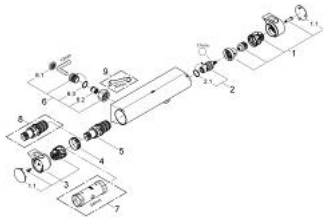

34 170 001 **GROHTHERM 2000 THERMOSTATIC SHOWER MIXER 1/2"**

PRODUCT DESCRIPTION

- Colour: chrome
- wall mounted
- GROHE CoolTouch safety housing
- GROHE LongLife finish
- GROHE Aqua Paddles, ergonomically shaped handles
- GROHE SafeStop safety button at 38°C
- GROHE SafeStop Plus optional temperature limiter at 43°C included
- GROHE TurboStat - compact cartridge with wax thermoelement
- integrated mixed water shut off
- volume handle with GROHE EcoButton (economy button with individually adjustable economy stop)
- Carbodur ceramic headpart 1/2", 180°
- shower bottom outlet 1/2"
- built-in non return valves
- dirt strainers
- protected against backflow
- without connection unions
- chrome plated union nuts

34 170 001 GROHTHERM 2000 THERMOSTATIC SHOWER MIXER 1/2"

SPARE PARTS, februar 2012 – now

- 1: Shut-off handle Aqua Paddle (Spare part-nr. 47916000)
 - 1.1: Cover cap (Spare part-nr. 4788300M)
 - 2: Ceramic headpart 1/2" (Spare part-nr. 45346000)
 - 2.1: O-ring \varnothing 18.2 x \varnothing 1.7 (Spare part-nr. 0392400M)
 - 3: Temperature control handle (Spare part-nr. 47917000)
 - 3.1: Cover cap (Spare part-nr. 4788300M)
 - 4: Fitting ring (Spare part-nr. 47743000)
 - 5: Thermostatic compact cartridge 1/2" (Spare part-nr. 47439000)
 - 6: Non-return valve (Spare part-nr. 47189000)
 - 6.1: Dirt strainer (Spare part-nr. 0726400M)
 - 6.2: Non-return valve (Spare part-nr. 08565000)
 - 6.3: O-ring \varnothing 17 x \varnothing 2 (Spare part-nr. 0305500M)
 - 7: Socket spanner (Spare part-nr. 19332000)*
 - 8: GROHE TurboStat cartridge 1/2" (Spare part-nr. 47175000)*
- * Optional accessories