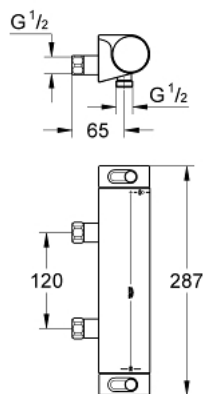

## 34 171 001 GROHTHERM 2000 THERMOSTATIC SHOWER MIXER 1/2"

### PRODUCT DESCRIPTION

- Colour: chrome
- wall mounted
- GROHE LongLife finish
- GROHE CoolTouch safety housing
- GROHE Aqua Paddles, ergonomically shaped handles
- GROHE SafeStop safety button at 38°C
- GROHE SafeStop Plus optional temperature limiter at 43°C included
- GROHE TurboStat - compact cartridge with wax thermoelement
- integrated mixed water shut off
- volume handle with GROHE EcoButton (economy button with individually adjustable economy stop)
- Carbodur ceramic headpart 1/2", 180°
- shower bottom outlet 1/2"
- built-in non return valves
- dirt strainers
- protected against backflow
- without connection unions
- centre distance 120 mm

### SPARE PARTS, februar 2012 – now

1: Shut-off handle Aqua Paddle (Spare part-nr. 47916000)

1.1: Cover cap (Spare part-nr. 4788300M)

2: Ceramic headpart 1/2" (Spare part-nr. 45346000)

2.1: O-ring  $\varnothing$  18.2 x  $\varnothing$  1.7 (Spare part-nr. 0392400M)

3: Temperature control handle (Spare part-nr. 47917000)

3.1: Cover cap (Spare part-nr. 4788300M)

4: Fitting ring (Spare part-nr. 47743000)

5: Thermostatic compact cartridge 1/2" (Spare part-nr. 47439000)