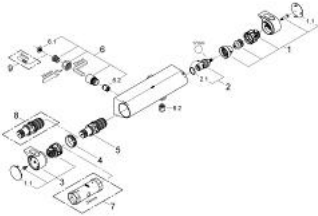

### PRODUCT DESCRIPTION

- Colour: chrome
- wall mounted
- GROHE LongLife finish
- GROHE CoolTouch safety housing
- GROHE Aqua Paddles, ergonomically shaped handles
- GROHE SafeStop safety button at 38°C
- GROHE SafeStop Plus optional temperature limiter at 43°C included
- GROHE TurboStat - compact cartridge with wax thermoelement
- integrated mixed water shut off
- volume handle with GROHE EcoButton (economy button with individually adjustable economy stop)
- Carbodur ceramic headpart 1/2", 180°
- shower bottom outlet 1/2"
- built-in non return valves
- dirt strainers
- protected against backflow
- without connection unions
- centre distance 120 mm

### SPARE PARTS, februar 2012 – now

1: Shut-off handle Aqua Paddle (Spare part-nr. 47916000)

1.1: Cover cap (Spare part-nr. 4788300M)

2: Ceramic headpart 1/2" (Spare part-nr. 45346000)

2.1: O-ring  $\varnothing$  18.2 x  $\varnothing$  1.7 (Spare part-nr. 0392400M)

3: Temperature control handle (Spare part-nr. 47917000)

3.1: Cover cap (Spare part-nr. 4788300M)

4: Fitting ring (Spare part-nr. 47743000)

5: Thermostatic compact cartridge 1/2" (Spare part-nr. 47439000)