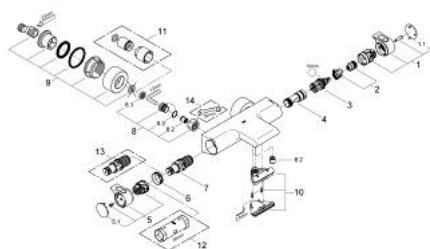

34 174 001 GROHTHERM 2000 TERMOSTATSKI MEŠALNIK ZA KAD – 1/2"

PRODUCT DESCRIPTION

- Colour: chrome
- wall mounted
- 100% GROHE CoolTouch consisting of safety housing + S-unions with CoolTouch escutcheons
- GROHE LongLife finish
- GROHE Aqua Paddles, ergonomically shaped handles
- GROHE SafeStop safety button at 38°C
- GROHE SafeStop Plus optional temperature limiter at 43°C included
- GROHE TurboStat - compact cartridge with wax thermoelement
- integrated mixed water shut off
- GROHE AquaDimmer with multiple function:
 - integrated GROHE EcoButton (economy button with economy stop for shower)
- flow control
- diverter: bath/shower
- shower bottom outlet 1/2"
- GROHE XL Waterfall
- flow straightener
- built-in non return valves
- dirt strainers
- protected against backflow
- covered S-unions, CoolTouch escutcheons with wall sealing
- optional upgrade: GROHE EasyReach shower tray (18 608 001)

34 174 001 GROHTHERM 2000 TERMOSTATSKI MEŠALNIK ZA KAD – 1/2"

SPARE PARTS, februar 2012 – now

- 1: Shut-off handle (Spare part-nr. 47923000)
- 1.1: Cover cap (Spare part-nr. 4788300M)
- 2: Stop (Spare part-nr. 47925000)
- 3: Aquadimmer (Spare part-nr. 12433000)
- 4: Water flow (Spare part-nr. 47751000)
- 5: Temperature control handle (Spare part-nr. 47917000)
- 5.1: Cover cap (Spare part-nr. 4788300M)
- 6: Fitting ring (Spare part-nr. 47743000)
- 7: Thermostatic compact cartridge 1/2" (Spare part-nr. 47439000)
- 8: Non-return valve (Spare part-nr. 47189000)
- 8.1: Dirt strainer (Spare part-nr. 0726400M)
- 8.2: Non-return valve (Spare part-nr. 08565000)
- 8.3: O-ring $\varnothing 17 \times \varnothing 2$ (Spare part-nr. 0305500M)
- 9: S-union (Spare part-nr. 12693000)
- 10: Water flow (Spare part-nr. 47924000)
- 11: Extension set, 30 mm (Spare part-nr. 46238000)*
- 12: Socket spanner (Spare part-nr. 19332000)*
- 13: GROHE TurboStat cartridge 1/2" (Spare part-nr. 47175000)*
- 14: Special spanner (Spare part-nr. 19377000)*