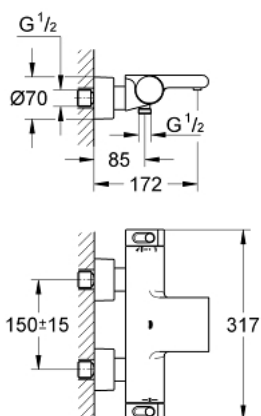

34 174 001 GROHTHERM 2000 TERMOSTATSKI MEŠALNIK ZA KAD – 1/2"

PRODUCT DESCRIPTION

- Colour: chrome
- wall mounted
- 100% GROHE CoolTouch consisting of safety housing + S-unions with CoolTouch escutcheons
- GROHE LongLife finish
- GROHE Aqua Paddles, ergonomically shaped handles
- GROHE SafeStop safety button at 38°C
- GROHE SafeStop Plus optional temperature limiter at 43°C included
- GROHE TurboStat - compact cartridge with wax thermoelement
- integrated mixed water shut off
- GROHE AquaDimmer with multiple function:
 - integrated GROHE EcoButton (economy button with economy stop for shower)
- flow control
- diverter: bath/shower
- shower bottom outlet 1/2"
- GROHE XL Waterfall
- flow straightener
- built-in non return valves
- dirt strainers
- protected against backflow
- covered S-unions, CoolTouch escutcheons with wall sealing
- optional upgrade: GROHE EasyReach shower tray (18 608 001)

34 174 001 GROHTHERM 2000 TERMOSTATSKI MEŠALNIK ZA KAD – 1/2"

SPARE PARTS, februar 2012 – now

- 1: Shut-off handle (Spare part-nr. 47923000)
- 1.1: Cover cap (Spare part-nr. 4788300M)
- 2: Stop (Spare part-nr. 47925000)
- 3: Aquadimmer (Spare part-nr. 12433000)
- 4: Water flow (Spare part-nr. 47751000)
- 5: Temperature control handle (Spare part-nr. 47917000)
- 5.1: Cover cap (Spare part-nr. 4788300M)
- 6: Fitting ring (Spare part-nr. 47743000)
- 7: Thermostatic compact cartridge 1/2" (Spare part-nr. 47439000)
- 8: Non-return valve (Spare part-nr. 47189000)
- 8.1: Dirt strainer (Spare part-nr. 0726400M)
- 8.2: Non-return valve (Spare part-nr. 08565000)
- 8.3: O-ring $\varnothing 17 \times \varnothing 2$ (Spare part-nr. 0305500M)
- 9: S-union (Spare part-nr. 12693000)
- 10: Water flow (Spare part-nr. 47924000)
- 11: Extension set, 30 mm (Spare part-nr. 46238000)*
- 12: Socket spanner (Spare part-nr. 19332000)*
- 13: GROHE TurboStat cartridge 1/2" (Spare part-nr. 47175000)*
- 14: Special spanner (Spare part-nr. 19377000)*