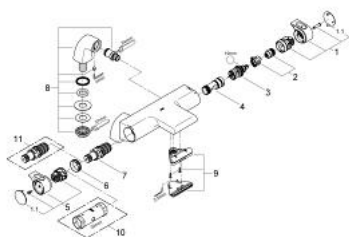

34 176 001 GROHTHERM 2000 TERMOSTATSKI MEŠALNIK ZA KAD – 1/2"

PRODUCT DESCRIPTION

- Colour: chrome
- pillar installation
- GROHE CoolTouch safety housing
- GROHE LongLife finish
- GROHE Aqua Paddles, ergonomically shaped handles
- GROHE TurboStat - compact cartridge with wax thermoelement
- GROHE SafeStop safety button at 38°C
- GROHE SafeStop Plus optional temperature limiter at 43°C included
- integrated mixed water shut off
- GROHE AquaDimmer with multiple function:
 - flow control
 - diverter: bath/shower
 - integrated GROHE EcoButton (economy button with economy stop for shower)
- shower bottom outlet 1/2"
- GROHE XL Waterfall
- flow straightener
- built-in non return valves
- dirt strainers
- protected against backflow
- pillar unions with covered fixing

34 176 001 GROHTHERM 2000 TERMOSTATSKI MEŠALNIK ZA KAD – 1/2"

SPARE PARTS, februar 2012 – now

- 1: Shut-off handle (Spare part-nr. 47923000)
- 1.1: Cover cap (Spare part-nr. 4788300M)
- 2: Stop (Spare part-nr. 47925000)
- 3: Aquadimmer (Spare part-nr. 12433000)
- 4: Water flow (Spare part-nr. 47751000)
- 5: Temperature control handle (Spare part-nr. 47917000)
- 5.1: Cover cap (Spare part-nr. 4788300M)
- 6: Fitting ring (Spare part-nr. 47743000)
- 7: Thermostatic compact cartridge 1/2" (Spare part-nr. 47439000)
- 8: Pillar union 1/2" (Spare part-nr. 12092000)
- 9: Water flow (Spare part-nr. 47924000)
- 10: Socket spanner (Spare part-nr. 19332000)*
- 11: GROHE TurboStat cartridge 1/2" (Spare part-nr. 47175000)*