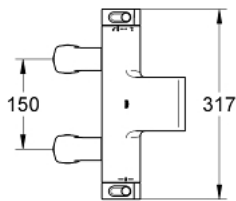

34 176 001 GROHTHERM 2000 TERMOSTATSKI MEŠALNIK ZA KAD – 1/2"

PRODUCT DESCRIPTION

- Colour: chrome
- pillar installation
- GROHE CoolTouch safety housing
- GROHE LongLife finish
- GROHE Aqua Paddles, ergonomically shaped handles
- GROHE TurboStat - compact cartridge with wax thermoelement
- GROHE SafeStop safety button at 38°C
- GROHE SafeStop Plus optional temperature limiter at 43°C included
- integrated mixed water shut off
- GROHE AquaDimmer with multiple function:
 - flow control
 - diverter: bath/shower
 - integrated GROHE EcoButton (economy button with economy stop for shower)
- shower bottom outlet 1/2"
- GROHE XL Waterfall
- flow straightener
- built-in non return valves
- dirt strainers
- protected against backflow
- pillar unions with covered fixing

34 176 001 GROHTHERM 2000 TERMOSTATSKI MEŠALNIK ZA KAD – 1/2"

SPARE PARTS, februar 2012 – now

- 1: Shut-off handle (Spare part-nr. 47923000)
- 1.1: Cover cap (Spare part-nr. 4788300M)
- 2: Stop (Spare part-nr. 47925000)
- 3: Aquadimmer (Spare part-nr. 12433000)
- 4: Water flow (Spare part-nr. 47751000)
- 5: Temperature control handle (Spare part-nr. 47917000)
- 5.1: Cover cap (Spare part-nr. 4788300M)
- 6: Fitting ring (Spare part-nr. 47743000)
- 7: Thermostatic compact cartridge 1/2" (Spare part-nr. 47439000)
- 8: Pillar union 1/2" (Spare part-nr. 12092000)
- 9: Water flow (Spare part-nr. 47924000)
- 10: Socket spanner (Spare part-nr. 19332000)*
- 11: GROHE TurboStat cartridge 1/2" (Spare part-nr. 47175000)*