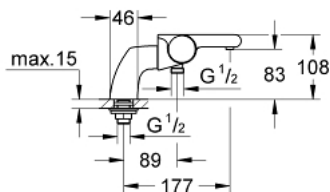

34 176 001 GROHTHERM 2000 TERMOSTATSKI MEŠALNIK ZA KAD – 1/2"

PRODUCT DESCRIPTION

- Colour: chrome
- pillar installation
- GROHE CoolTouch safety housing
- GROHE LongLife finish
- GROHE Aqua Paddles, ergonomically shaped handles
- GROHE TurboStat - compact cartridge with wax thermoelement
- GROHE SafeStop safety button at 38°C
- GROHE SafeStop Plus optional temperature limiter at 43°C included
- integrated mixed water shut off
- GROHE AquaDimmer with multiple function:
 - flow control
 - diverter: bath/shower
 - integrated GROHE EcoButton (economy button with economy stop for shower)
- shower bottom outlet 1/2"
- GROHE XL Waterfall
- flow straightener
- built-in non return valves
- dirt strainers
- protected against backflow
- pillar unions with covered fixing

34 176 001 GROHTHERM 2000 TERMOSTATSKI MEŠALNIK ZA KAD – 1/2"

SPARE PARTS, februar 2012 – now

- 1: Shut-off handle (Spare part-nr. 47923000)
- 1.1: Cover cap (Spare part-nr. 4788300M)
- 2: Stop (Spare part-nr. 47925000)
- 3: Aquadimmer (Spare part-nr. 12433000)
- 4: Water flow (Spare part-nr. 47751000)
- 5: Temperature control handle (Spare part-nr. 47917000)
- 5.1: Cover cap (Spare part-nr. 4788300M)
- 6: Fitting ring (Spare part-nr. 47743000)
- 7: Thermostatic compact cartridge 1/2" (Spare part-nr. 47439000)
- 8: Pillar union 1/2" (Spare part-nr. 12092000)
- 9: Water flow (Spare part-nr. 47924000)
- 10: Socket spanner (Spare part-nr. 19332000)*
- 11: GROHE TurboStat cartridge 1/2" (Spare part-nr. 47175000)*