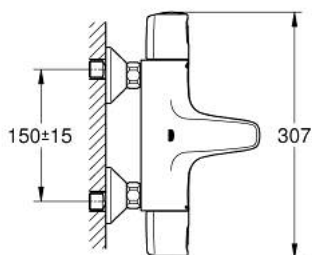

34 227 002 PRECISION TREND TERMOSTATSKI MEŠALNIK ZA KAD – 1/2"

PRODUCT DESCRIPTION

- Colour: chrome
- wall mounted
- GROHE CoolTouch safety housing
- GROHE LongLife finish
- GROHE TurboStat - compact cartridge with wax thermoelement
- GROHE MetalGrip ergonomically shaped metal handles
- GROHE SafeStop safety button at 38°C
- GROHE SafeStop Plus optional temperature limiter at 43°C included
- GROHE AquaDimmer with multiple function:
 - flow control
 - integrated GROHE EcoButton (economy button with economy stop for shower)
- diverter: bath/shower
- integrated mixed water shut off
- shower bottom outlet 1/2"
- mousseur
- built-in non return valves
- S-unions
- dirt strainers
- metal escutcheon
- protected against backflow
- GROHE QuickSpanner included in chrome variant only

34 227 002 PRECISION TREND TERMOSTATSKI MEŠALNIK ZA KAD – 1/2"

SPARE PARTS, september 2014 – now

- 1: Shut-off handle (Spare part-nr. 47991000)
- 2: Stop (Spare part-nr. 47977000)
- 3: Aquadimmer (Spare part-nr. 12433000)
- 4: Water flow (Spare part-nr. 47751000)
- 5: Handle (Spare part-nr. 47992000)
- 6: Fitting ring (Spare part-nr. 47743000)
- 7: Thermostatic compact cartridge 1/2" (Spare part-nr. 47439000)
- 8: Race (Spare part-nr. 47975000)
- 9: Mousseur (Spare part-nr. 13941000)
- 10: Non-return valve (Spare part-nr. 08565000)
- 11: Non-return valve (Spare part-nr. 47189000)
- 11.1: Dirt strainer (Spare part-nr. 0726400M)
- 11.2: Non-return valve (Spare part-nr. 08565000)
- 11.3: O-ring $\varnothing 17 \times \varnothing 2$ (Spare part-nr. 0305500M)
- 12: S-union (Spare part-nr. 12075000)
- 12.1: Seal (Spare part-nr. 0138600M)
- 12.2: Escutcheon (Spare part-nr. 0221000M)
- 13: GROHE TurboStat cartridge 1/2" (Spare part-nr. 47175000)*
- 14: Extension 3/4", 20 mm (Spare part-nr. 0713000M)*
- 15: Socket spanner (Spare part-nr. 19332000)*
- 16: Special spanner (Spare part-nr. 19377000)*