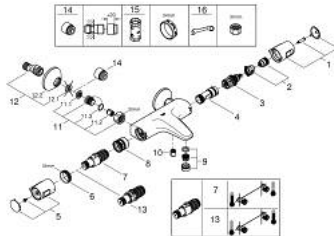

34 227 002 PRECISION TREND TERMOSTATSKI MEŠALNIK ZA KAD – 1/2"

PRODUCT DESCRIPTION

- Colour: chrome
- wall mounted
- GROHE CoolTouch safety housing
- GROHE LongLife finish
- GROHE TurboStat - compact cartridge with wax thermoelement
- GROHE MetalGrip ergonomically shaped metal handles
- GROHE SafeStop safety button at 38°C
- GROHE SafeStop Plus optional temperature limiter at 43°C included
- GROHE AquaDimmer with multiple function:
 - flow control
 - integrated GROHE EcoButton (economy button with economy stop for shower)
- diverter: bath/shower
- integrated mixed water shut off
- shower bottom outlet 1/2"
- mousseur
- built-in non return valves
- S-unions
- dirt strainers
- metal escutcheon
- protected against backflow
- GROHE QuickSpanner included in chrome variant only

34 227 002 PRECISION TREND TERMOSTATSKI MEŠALNIK ZA KAD – 1/2"

SPARE PARTS, september 2014 – now

- 1: Shut-off handle (Spare part-nr. 47991000)
- 2: Stop (Spare part-nr. 47977000)
- 3: Aquadimmer (Spare part-nr. 12433000)
- 4: Water flow (Spare part-nr. 47751000)
- 5: Handle (Spare part-nr. 47992000)
- 6: Fitting ring (Spare part-nr. 47743000)
- 7: Thermostatic compact cartridge 1/2" (Spare part-nr. 47439000)
- 8: Race (Spare part-nr. 47975000)
- 9: Mousseur (Spare part-nr. 13941000)
- 10: Non-return valve (Spare part-nr. 08565000)
- 11: Non-return valve (Spare part-nr. 47189000)
- 11.1: Dirt strainer (Spare part-nr. 0726400M)
- 11.2: Non-return valve (Spare part-nr. 08565000)
- 11.3: O-ring $\varnothing 17 \times \varnothing 2$ (Spare part-nr. 0305500M)
- 12: S-union (Spare part-nr. 12075000)
- 12.1: Seal (Spare part-nr. 0138600M)
- 12.2: Escutcheon (Spare part-nr. 0221000M)
- 13: GROHE TurboStat cartridge 1/2" (Spare part-nr. 47175000)*
- 14: Extension 3/4", 20 mm (Spare part-nr. 0713000M)*
- 15: Socket spanner (Spare part-nr. 19332000)*
- 16: Special spanner (Spare part-nr. 19377000)*