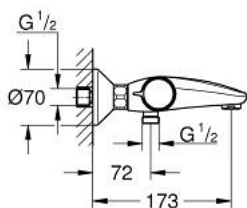

34 227 002 PRECISION TREND TERMOSTATSKI MEŠALNIK ZA KAD – 1/2"

PRODUCT DESCRIPTION

- Colour: chrome
- wall mounted
- GROHE CoolTouch safety housing
- GROHE LongLife finish
- GROHE TurboStat - compact cartridge with wax thermoelement
- GROHE MetalGrip ergonomically shaped metal handles
- GROHE SafeStop safety button at 38°C
- GROHE SafeStop Plus optional temperature limiter at 43°C included
- GROHE AquaDimmer with multiple function:
 - flow control
 - integrated GROHE EcoButton (economy button with economy stop for shower)
- diverter: bath/shower
- integrated mixed water shut off
- shower bottom outlet 1/2"
- mousseur
- built-in non return valves
- S-unions
- dirt strainers
- metal escutcheon
- protected against backflow
- GROHE QuickSpanner included in chrome variant only

34 227 002 PRECISION TREND TERMOSTATSKI MEŠALNIK ZA KAD – 1/2"

SPARE PARTS, september 2014 – now

- 1: Shut-off handle (Spare part-nr. 47991000)
- 2: Stop (Spare part-nr. 47977000)
- 3: Aquadimmer (Spare part-nr. 12433000)
- 4: Water flow (Spare part-nr. 47751000)
- 5: Handle (Spare part-nr. 47992000)
- 6: Fitting ring (Spare part-nr. 47743000)
- 7: Thermostatic compact cartridge 1/2" (Spare part-nr. 47439000)
- 8: Race (Spare part-nr. 47975000)
- 9: Mousseur (Spare part-nr. 13941000)
- 10: Non-return valve (Spare part-nr. 08565000)
- 11: Non-return valve (Spare part-nr. 47189000)
- 11.1: Dirt strainer (Spare part-nr. 0726400M)
- 11.2: Non-return valve (Spare part-nr. 08565000)
- 11.3: O-ring $\varnothing 17 \times \varnothing 2$ (Spare part-nr. 0305500M)
- 12: S-union (Spare part-nr. 12075000)
- 12.1: Seal (Spare part-nr. 0138600M)
- 12.2: Escutcheon (Spare part-nr. 0221000M)
- 13: GROHE TurboStat cartridge 1/2" (Spare part-nr. 47175000)*
- 14: Extension 3/4", 20 mm (Spare part-nr. 0713000M)*
- 15: Socket spanner (Spare part-nr. 19332000)*
- 16: Special spanner (Spare part-nr. 19377000)*