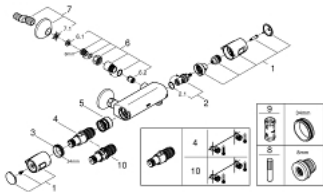

## 34 228 002 PRECISION TREND THERMOSTATIC SHOWER MIXER 1/2"

### PRODUCT DESCRIPTION

- Colour: chrome
- wall mounted
- GROHE CoolTouch safety housing
- GROHE LongLife finish
- GROHE TurboStat - compact cartridge with wax thermostatic element
- GROHE MetalGrip ergonomically shaped metal handles
- GROHE SafeStop safety button at 38°C
- volume handle with GROHE EcoButton (economy button with individually adjustable economy stop)
- integrated mixed water shut off
- ceramic headpart 1/2", 180°
- shower bottom outlet 1/2"
- built-in non return valves
- dirt strainers
- S-unions
- centre distance 120 mm
- metal escutcheon
- protected against backflow
- GROHE QuickSpanner included in chrome variant only

### SPARE PARTS, september 2014 – now

- 1: Handle (Spare part-nr. 47992000)
- 2: Ceramic headpart 1/2" (Spare part-nr. 45346000)
- 2.1: O-ring Ø 18.2 x Ø 1.7 (Spare part-nr. 0392400M)
- 3: Fitting ring (Spare part-nr. 47743000)
- 4: Thermostatic compact cartridge 1/2" (Spare part-nr. 47439000)
- 5: Race (Spare part-nr. 47975000)
- 6: Non-return valve (Spare part-nr. 47134000)
- 6.1: Dirt strainer (Spare part-nr. 47135000)
- 6.2: Non-return valve (Spare part-nr. 08565000)
- 7: S-union (Spare part-nr. 12000000)
- 7.1: Fibre seal Ø 18,5 x Ø 12 x 2 (Spare part-nr. 0138900M)
- 8: Splined spider key (Spare part-nr. 19053000)\*
- 9: Socket spanner (Spare part-nr. 19332000)\*
- 10: GROHE TurboStat cartridge 1/2" (Spare part-nr. 47175000)\*