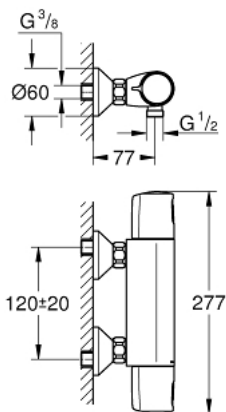

## 34 228 002 PRECISION TREND THERMOSTATIC SHOWER MIXER 1/2"

### PRODUCT DESCRIPTION

- Colour: chrome
- wall mounted
- GROHE CoolTouch safety housing
- GROHE LongLife finish
- GROHE TurboStat - compact cartridge with wax thermostatic element
- GROHE MetalGrip ergonomically shaped metal handles
- GROHE SafeStop safety button at 38°C
- volume handle with GROHE EcoButton (economy button with individually adjustable economy stop)
- integrated mixed water shut off
- ceramic headpart 1/2", 180°
- shower bottom outlet 1/2"
- built-in non return valves
- dirt strainers
- S-unions
- centre distance 120 mm
- metal escutcheon
- protected against backflow
- GROHE QuickSpanner included in chrome variant only

### SPARE PARTS, september 2014 – now

- 1: Handle (Spare part-nr. 47992000)
- 2: Ceramic headpart 1/2" (Spare part-nr. 45346000)
- 2.1: O-ring Ø 18.2 x Ø 1.7 (Spare part-nr. 0392400M)
- 3: Fitting ring (Spare part-nr. 47743000)
- 4: Thermostatic compact cartridge 1/2" (Spare part-nr. 47439000)
- 5: Race (Spare part-nr. 47975000)
- 6: Non-return valve (Spare part-nr. 47134000)
- 6.1: Dirt strainer (Spare part-nr. 47135000)
- 6.2: Non-return valve (Spare part-nr. 08565000)
- 7: S-union (Spare part-nr. 12000000)
- 7.1: Fibre seal Ø 18,5 x Ø 12 x 2 (Spare part-nr. 0138900M)
- 8: Splined spider key (Spare part-nr. 19053000)\*
- 9: Socket spanner (Spare part-nr. 19332000)\*
- 10: GROHE TurboStat cartridge 1/2" (Spare part-nr. 47175000)\*