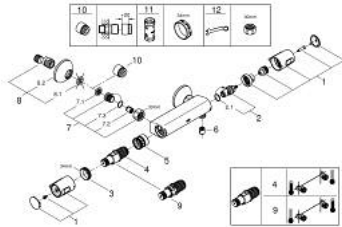

34 229 002 PRECISION TREND THERMOSTATIC SHOWER MIXER 1/2"

PRODUCT DESCRIPTION

- Colour: chrome
- wall mounted
- GROHE CoolTouch safety housing
- GROHE LongLife finish
- GROHE TurboStat - compact cartridge with wax thermostatic element
- GROHE MetalGrip ergonomically shaped metal handles
- GROHE SafeStop safety button at 38°C
- GROHE SafeStop Plus optional temperature limiter at 43°C included
- volume handle with GROHE EcoButton (economy button with individually adjustable economy stop)
- integrated mixed water shut off
- ceramic headpart 1/2", 180°
- shower bottom outlet 1/2"
- built-in non return valves
- dirt strainers
- S-unions
- metal escutcheon
- protected against backflow
- GROHE QuickSpanner included in chrome variant only

34 229 002 PRECISION TREND THERMOSTATIC SHOWER MIXER 1/2"

SPARE PARTS, september 2014 – now

- 1: Handle (Spare part-nr. 47992000)
- 2: Ceramic headpart 1/2" (Spare part-nr. 45346000)
- 2.1: O-ring \varnothing 18.2 x \varnothing 1.7 (Spare part-nr. 0392400M)
- 3: Fitting ring (Spare part-nr. 47743000)
- 4: Thermostatic compact cartridge 1/2" (Spare part-nr. 47439000)
- 5: Race (Spare part-nr. 47975000)
- 6: Non-return valve (Spare part-nr. 08565000)
- 7: Non-return valve (Spare part-nr. 47189000)
- 7.1: Dirt strainer (Spare part-nr. 0726400M)
- 7.2: Non-return valve (Spare part-nr. 08565000)
- 7.3: O-ring \varnothing 17 x \varnothing 2 (Spare part-nr. 0305500M)
- 8: S-union (Spare part-nr. 12075000)
- 8.1: Seal (Spare part-nr. 0138600M)
- 8.2: Escutcheon (Spare part-nr. 0221000M)
- 9: GROHE TurboStat cartridge 1/2" (Spare part-nr. 47175000)*
- 10: Extension 3/4", 20 mm (Spare part-nr. 0713000M)*
- 11: Socket spanner (Spare part-nr. 19332000)*
- 12: Special spanner (Spare part-nr. 19377000)*