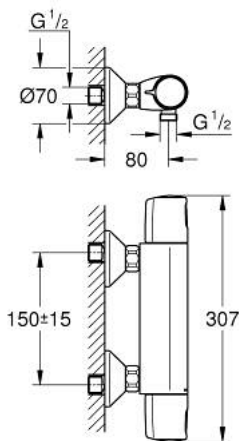

34 229 002 PRECISION TREND THERMOSTATIC SHOWER MIXER 1/2"

PRODUCT DESCRIPTION

- Colour: chrome
- wall mounted
- GROHE CoolTouch safety housing
- GROHE LongLife finish
- GROHE TurboStat - compact cartridge with wax thermostatic element
- GROHE MetalGrip ergonomically shaped metal handles
- GROHE SafeStop safety button at 38°C
- GROHE SafeStop Plus optional temperature limiter at 43°C included
- volume handle with GROHE EcoButton (economy button with individually adjustable economy stop)
- integrated mixed water shut off
- ceramic headpart 1/2", 180°
- shower bottom outlet 1/2"
- built-in non return valves
- dirt strainers
- S-unions
- metal escutcheon
- protected against backflow
- GROHE QuickSpanner included in chrome variant only

34 229 002 PRECISION TREND THERMOSTATIC SHOWER MIXER 1/2"

SPARE PARTS, september 2014 – now

- 1: Handle (Spare part-nr. 47992000)
- 2: Ceramic headpart 1/2" (Spare part-nr. 45346000)
- 2.1: O-ring \varnothing 18.2 x \varnothing 1.7 (Spare part-nr. 0392400M)
- 3: Fitting ring (Spare part-nr. 47743000)
- 4: Thermostatic compact cartridge 1/2" (Spare part-nr. 47439000)
- 5: Race (Spare part-nr. 47975000)
- 6: Non-return valve (Spare part-nr. 08565000)
- 7: Non-return valve (Spare part-nr. 47189000)
- 7.1: Dirt strainer (Spare part-nr. 0726400M)
- 7.2: Non-return valve (Spare part-nr. 08565000)
- 7.3: O-ring \varnothing 17 x \varnothing 2 (Spare part-nr. 0305500M)
- 8: S-union (Spare part-nr. 12075000)
- 8.1: Seal (Spare part-nr. 0138600M)
- 8.2: Escutcheon (Spare part-nr. 0221000M)
- 9: GROHE TurboStat cartridge 1/2" (Spare part-nr. 47175000)*
- 10: Extension 3/4", 20 mm (Spare part-nr. 0713000M)*
- 11: Socket spanner (Spare part-nr. 19332000)*
- 12: Special spanner (Spare part-nr. 19377000)*