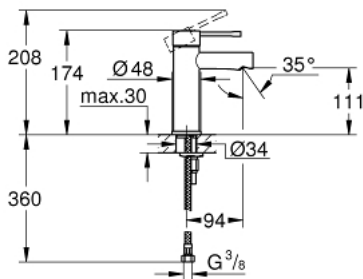

34 294 001 **ESSENCE SINGLE-LEVER BASIN MIXER 1/2"**  
**S-SIZE**

**PRODUCT DESCRIPTION**

- Colour: chrome
- single hole installation
- metal lever
- GROHE SilkMove 28 mm ceramic cartridge
- with temperature limiter
- GROHE LongLife finish
- GROHE EcoJoy - Less water, perfect flow
- maximum flow rate (at 3 bar): 5.7 l/min
- GROHE FastFixation Plus installation system
- smooth body
- flexible connection hoses
- min. recommended pressure 1.0 bar

34 294 001 **ESSENCE SINGLE-LEVER BASIN MIXER 1/2"**  
**S-SIZE**

**SPARE PARTS**, december 2021 – now

- 1: Lever (Spare part-nr. 46917000)
  - 2: Fitting ring (Spare part-nr. 46715000)
  - 3: Cartridge (Spare part-nr. 46580000)
  - 4: Mousseur (Spare part-nr. 46765000)
  - 5: Escutcheon (Spare part-nr. 48603000)
  - 6: Shank mounting kit (Spare part-nr. 46645000)
  - 7: Waste set with push-open plug (Spare part-nr. 65807000)\*
  - 8: Mounting wrench (Spare part-nr. 19017000)\*
- \* Optional accessories