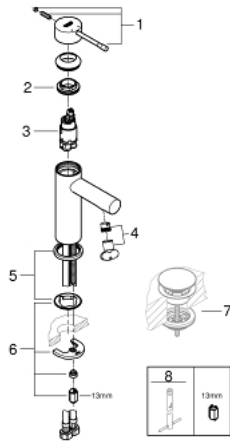

34 294 001 **ESSENCE SINGLE-LEVER BASIN MIXER 1/2"**  
**S-SIZE**

**PRODUCT DESCRIPTION**

- Colour: chrome
- single hole installation
- metal lever
- GROHE SilkMove 28 mm ceramic cartridge
- with temperature limiter
- GROHE LongLife finish
- GROHE EcoJoy - Less water, perfect flow
- maximum flow rate (at 3 bar): 5.7 l/min
- GROHE FastFixation Plus installation system
- smooth body
- flexible connection hoses
- min. recommended pressure 1.0 bar

34 294 001 **ESSENCE SINGLE-LEVER BASIN MIXER 1/2"**  
**S-SIZE**

**SPARE PARTS**, december 2021 – now

- 1: Lever (Spare part-nr. 46917000)
  - 2: Fitting ring (Spare part-nr. 46715000)
  - 3: Cartridge (Spare part-nr. 46580000)
  - 4: Mousseur (Spare part-nr. 46765000)
  - 5: Escutcheon (Spare part-nr. 48603000)
  - 6: Shank mounting kit (Spare part-nr. 46645000)
  - 7: Waste set with push-open plug (Spare part-nr. 65807000)\*
  - 8: Mounting wrench (Spare part-nr. 19017000)\*
- \* Optional accessories