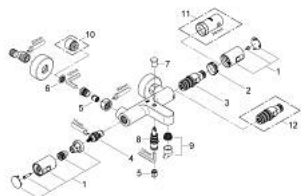

34 337 000 PRECISION JOY TERMOSTATSKI MEŠALNIK ZA KAD – 1/2"

PRODUCT DESCRIPTION

- Colour: chrome
- wall mounted
- GROHE TurboStat - compact cartridge with wax thermoelement
- GROHE EcoJoy - Less water, perfect flow
- integrated mixed water shut off
- Carbodur ceramic headpart 1/2", 180°
- volume handle with GROHE EcoButton (economy button with individually adjustable economy stop)
- automatic diverter: bath/shower
- GROHE SafeStop safety button at 38°C
- shower bottom outlet 1/2"
- built-in non return valves
- dirt strainers
- S-unions
- metal escutcheons
- protected against backflow
- GROHE LongLife finish
-

34 337 000 PRECISION JOY TERMOSTATSKI MEŠALNIK ZA KAD – 1/2"

SPARE PARTS, avgust 2009 – now

- 1: Handle (Spare part-nr. 47728000)
- 1.1: Cover cap (Spare part-nr. 6458500M)
- 2: Fitting ring (Spare part-nr. 47743000)
- 3: Thermostatic compact cartridge 1/2" (Spare part-nr. 47439000)
- 4: Ceramic headpart 1/2" (Spare part-nr. 45346000)
- 5: Non-return valve (Spare part-nr. 08565000)
- 6: Dirt strainer (Spare part-nr. 0726400M)
- 7: Diverter knob (Spare part-nr. 65648000)
- 8: Diverter (Spare part-nr. 65655000)
- 9: Mousseur (Spare part-nr. 13952000)
- 10: Extension 3/4", 20 mm (Spare part-nr. 0713000M)*
- 11: Socket spanner (Spare part-nr. 19332000)*
- 12: GROHE TurboStat cartridge 1/2" (Spare part-nr. 47175000)*