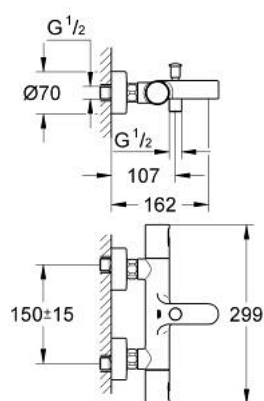

34 337 000 PRECISION JOY TERMOSTATSKI MEŠALNIK ZA KAD – 1/2"

PRODUCT DESCRIPTION

- Colour: chrome
- wall mounted
- GROHE TurboStat - compact cartridge with wax thermoelement
- GROHE EcoJoy - Less water, perfect flow
- integrated mixed water shut off
- Carbodur ceramic headpart 1/2", 180°
- volume handle with GROHE EcoButton (economy button with individually adjustable economy stop)
- automatic diverter: bath/shower
- GROHE SafeStop safety button at 38°C
- shower bottom outlet 1/2"
- built-in non return valves
- dirt strainers
- S-unions
- metal escutcheons
- protected against backflow
- GROHE LongLife finish
-

34 337 000 PRECISION JOY TERMOSTATSKI MEŠALNIK ZA KAD – 1/2"

SPARE PARTS, avgust 2009 – now

- 1: Handle (Spare part-nr. 47728000)
- 1.1: Cover cap (Spare part-nr. 6458500M)
- 2: Fitting ring (Spare part-nr. 47743000)
- 3: Thermostatic compact cartridge 1/2" (Spare part-nr. 47439000)
- 4: Ceramic headpart 1/2" (Spare part-nr. 45346000)
- 5: Non-return valve (Spare part-nr. 08565000)
- 6: Dirt strainer (Spare part-nr. 0726400M)
- 7: Diverter knob (Spare part-nr. 65648000)
- 8: Diverter (Spare part-nr. 65655000)
- 9: Mousseur (Spare part-nr. 13952000)
- 10: Extension 3/4", 20 mm (Spare part-nr. 0713000M)*
- 11: Socket spanner (Spare part-nr. 19332000)*
- 12: GROHE TurboStat cartridge 1/2" (Spare part-nr. 47175000)*