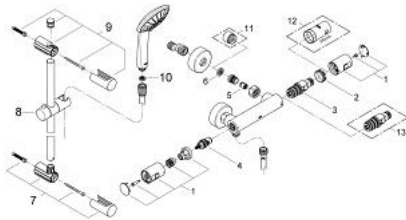

34 339 000 PRECISION JOY THERMOSTATIC SHOWER SET 1/2"

PRODUCT DESCRIPTION

- Colour: chrome
- consisting of:
 - Precision Joy thermostat shower mixer (34 333 000)
 - Vitalio Joy shower set (27 333 000)
 - GROHE EcoJoy - Less water, perfect flow
 - GROHE LongLife finish

34 339 000 PRECISION JOY THERMOSTATIC SHOWER SET 1/2"

SPARE PARTS, julij 2013 – now

- 1: Handle (Spare part-nr. 47728000)
- 1.1: Cover cap (Spare part-nr. 6458500M)
- 2: Fitting ring (Spare part-nr. 47743000)
- 3: Thermostatic compact cartridge 1/2" (Spare part-nr. 47439000)
- 4: Ceramic headpart 1/2" (Spare part-nr. 45346000)
- 5: Non-return valve (Spare part-nr. 08565000)
- 6: Dirt strainer (Spare part-nr. 0726400M)
- 7: Shower rail holder (Spare part-nr. 48095000)
- 8: Glide element (Spare part-nr. 12140000)
- 9: Shower rail holder (Spare part-nr. 48097000)
- 10: Dirt strainer (Spare part-nr. 0700200M)
- 11: Extension 3/4", 20 mm (Spare part-nr. 0713000M)*
- 12: Socket spanner (Spare part-nr. 19332000)*
- 13: GROHE TurboStat cartridge 1/2" (Spare part-nr. 47175000)*