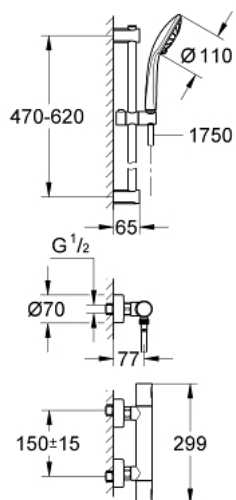

34 339 000 PRECISION JOY THERMOSTATIC SHOWER SET 1/2"

PRODUCT DESCRIPTION

- Colour: chrome
- consisting of:
 - Precision Joy thermostat shower mixer (34 333 000)
 - Vitalio Joy shower set (27 333 000)
 - GROHE EcoJoy - Less water, perfect flow
 - GROHE LongLife finish

34 339 000 PRECISION JOY THERMOSTATIC SHOWER SET 1/2"

SPARE PARTS, julij 2013 – now

- 1: Handle (Spare part-nr. 47728000)
- 1.1: Cover cap (Spare part-nr. 6458500M)
- 2: Fitting ring (Spare part-nr. 47743000)
- 3: Thermostatic compact cartridge 1/2" (Spare part-nr. 47439000)
- 4: Ceramic headpart 1/2" (Spare part-nr. 45346000)
- 5: Non-return valve (Spare part-nr. 08565000)
- 6: Dirt strainer (Spare part-nr. 0726400M)
- 7: Shower rail holder (Spare part-nr. 48095000)
- 8: Glide element (Spare part-nr. 12140000)
- 9: Shower rail holder (Spare part-nr. 48097000)
- 10: Dirt strainer (Spare part-nr. 0700200M)
- 11: Extension 3/4", 20 mm (Spare part-nr. 0713000M)*
- 12: Socket spanner (Spare part-nr. 19332000)*
- 13: GROHE TurboStat cartridge 1/2" (Spare part-nr. 47175000)*