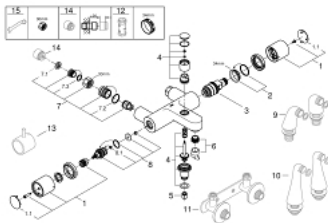

34 448 000 **GROHTHERM 1000 COSMOPOLITAN THERMOSTATIC BATH/SHOWER MIXER**
3/4"

PRODUCT DESCRIPTION

- Colour: chrome
- GROHE LongLife finish
- chromed scale rings
- GROHE SafeStop Plus, removable max. temperature stop at 46° C
- GROHE TurboStat - compact cartridge with wax thermoelement
- integrated mixed water shut off
- automatic diverter: bath/shower
- shower bottom outlet 1/2"
- built-in non return valve
- dirt strainers
- protected against backflow
- without connection unions
- recommended pressure 0.5 - 5.0 bar
- max. pressure differential 5:1

34 448 000 **GROHTHERM 1000 COSMOPOLITAN THERMOSTATIC BATH/SHOWER MIXER**
3/4"

SPARE PARTS, december 2018 – now

- 1: Handle (Spare part-nr. 47904000)
- 1.1: Cover cap (Spare part-nr. 4788300M)
- 2: Fitting ring (Spare part-nr. 47765000)
- 3: Thermostatic compact cartridge 3/4" (Spare part-nr. 47483000)
- 4: Diverter (Spare part-nr. 47906000)
- 5: Non-return valve (Spare part-nr. 08565000)
- 6: Mousseur (Spare part-nr. 47908000)
- 7: union connection set + non-return valve (Spare part-nr. 47907000)
- 7.1: Dirt strainer (Spare part-nr. 0726400M)
- 7.2: Sealing washer $\varnothing 26 \times \varnothing 2$ (Spare part-nr. 0120600M)
- 7.3: O-ring $\varnothing 17 \times \varnothing 2$ (Spare part-nr. 0305500M)
- 8: Headpart 3/4", concealed valve (Spare part-nr. 07025000)
- 8.1: Sealing washer $\varnothing 6 \times \varnothing 2$ (Spare part-nr. 0128300M)
- 9: Pillar union (Spare part-nr. 18121000)*
- 10: Pillar union (Spare part-nr. 18066000)*
- 11: Bracket for exposed installation (Spare part-nr. 18153000)*
- 12: Socket spanner (Spare part-nr. 19332000)*
- 13: Handle (Spare part-nr. 47909000)*
- 14: Extension 3/4", 20 mm (Spare part-nr. 0713000M)*
- 15: Special spanner (Spare part-nr. 19377000)*