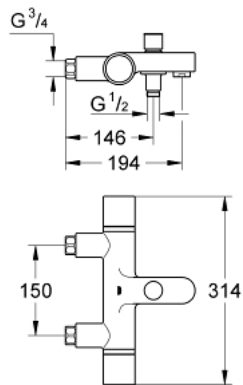

34 448 000 **GROHTHERM 1000 COSMOPOLITAN THERMOSTATIC BATH/SHOWER MIXER**
3/4"

PRODUCT DESCRIPTION

- Colour: chrome
- GROHE LongLife finish
- chromed scale rings
- GROHE SafeStop Plus, removable max. temperature stop at 46° C
- GROHE TurboStat - compact cartridge with wax thermoelement
- integrated mixed water shut off
- automatic diverter: bath/shower
- shower bottom outlet 1/2"
- built-in non return valve
- dirt strainers
- protected against backflow
- without connection unions
- recommended pressure 0.5 - 5.0 bar
- max. pressure differential 5:1

34 448 000 **GROHTHERM 1000 COSMOPOLITAN THERMOSTATIC BATH/SHOWER MIXER**
3/4"

SPARE PARTS, december 2018 – now

- 1: Handle (Spare part-nr. 47904000)
- 1.1: Cover cap (Spare part-nr. 4788300M)
- 2: Fitting ring (Spare part-nr. 47765000)
- 3: Thermostatic compact cartridge 3/4" (Spare part-nr. 47483000)
- 4: Diverter (Spare part-nr. 47906000)
- 5: Non-return valve (Spare part-nr. 08565000)
- 6: Mousseur (Spare part-nr. 47908000)
- 7: union connection set + non-return valve (Spare part-nr. 47907000)
- 7.1: Dirt strainer (Spare part-nr. 0726400M)
- 7.2: Sealing washer $\varnothing 26 \times \varnothing 2$ (Spare part-nr. 0120600M)
- 7.3: O-ring $\varnothing 17 \times \varnothing 2$ (Spare part-nr. 0305500M)
- 8: Headpart 3/4", concealed valve (Spare part-nr. 07025000)
- 8.1: Sealing washer $\varnothing 6 \times \varnothing 2$ (Spare part-nr. 0128300M)
- 9: Pillar union (Spare part-nr. 18121000)*
- 10: Pillar union (Spare part-nr. 18066000)*
- 11: Bracket for exposed installation (Spare part-nr. 18153000)*
- 12: Socket spanner (Spare part-nr. 19332000)*
- 13: Handle (Spare part-nr. 47909000)*
- 14: Extension 3/4", 20 mm (Spare part-nr. 0713000M)*
- 15: Special spanner (Spare part-nr. 19377000)*