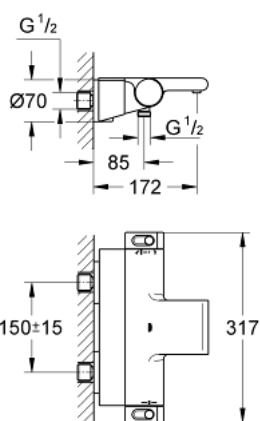

## 34 464 001 GROHTHERM 2000 TERMOSTATSKI MEŠALNIK ZA KAD – 1/2"

### PRODUCT DESCRIPTION

- Colour: chrome
- wall mounted
- 100% GROHE CoolTouch consisting of safety housing + S-unions with CoolTouch escutcheons
- GROHE LongLife finish
- GROHE Aqua Paddles, ergonomically shaped handles
- GROHE SafeStop safety button at 38°C
- GROHE SafeStop Plus optional temperature limiter at 43°C included
- GROHE TurboStat - compact cartridge with wax thermoelement
- integrated mixed water shut off
- GROHE AquaDimmer with multiple function:
  - integrated GROHE EcoButton (economy button with economy stop for shower)
- flow control
- diverter: bath/shower
- shower bottom outlet 1/2"
- GROHE XL Waterfall
- flow straightener
- built-in non return valves
- dirt strainers
- protected against backflow
- covered S-unions, CoolTouch escutcheons with wall sealing
- GROHE EasyReach shower tray
- removable for easy cleaning

### SPARE PARTS, februar 2012 – now

- 1: Shut-off handle (Spare part-nr. 47923000)
- 1.1: Cover cap (Spare part-nr. 4788300M)
- 2: Stop (Spare part-nr. 47925000)
- 3: Aquadimmer (Spare part-nr. 12433000)
- 4: Water flow (Spare part-nr. 47751000)
- 5: Temperature control handle (Spare part-nr. 47917000)
- 5.1: Cover cap (Spare part-nr. 4788300M)
- 6: Fitting ring (Spare part-nr. 47743000)
- 7: Thermostatic compact cartridge 1/2" (Spare part-nr. 47439000)
- 8: Non-return valve (Spare part-nr. 47189000)
- 8.1: Dirt strainer (Spare part-nr. 0726400M)
- 8.2: Non-return valve (Spare part-nr. 08565000)
- 8.3: O-ring  $\varnothing 17 \times \varnothing 2$  (Spare part-nr. 0305500M)
- 9: S-union (Spare part-nr. 12693000)
- 10: Water flow (Spare part-nr. 47924000)
- 11: GROHE EasyReach shower tray (Spare part-nr. 18608001)
- 12: Extension set, 30 mm (Spare part-nr. 46238000)\*
- 13: Socket spanner (Spare part-nr. 19332000)\*
- 14: GROHE TurboStat cartridge 1/2" (Spare part-nr. 47175000)\*
- 15: Special spanner (Spare part-nr. 19377000)\*