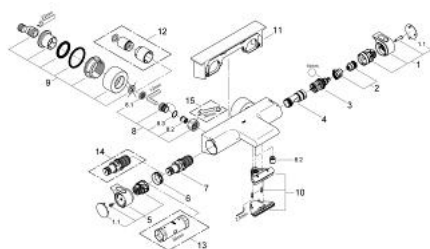

## 34 464 001 GROHTHERM 2000 TERMOSTATSKI MEŠALNIK ZA KAD – 1/2"

### PRODUCT DESCRIPTION

- Colour: chrome
- wall mounted
- 100% GROHE CoolTouch consisting of safety housing + S-unions with CoolTouch escutcheons
- GROHE LongLife finish
- GROHE Aqua Paddles, ergonomically shaped handles
- GROHE SafeStop safety button at 38°C
- GROHE SafeStop Plus optional temperature limiter at 43°C included
- GROHE TurboStat - compact cartridge with wax thermoelement
- integrated mixed water shut off
- GROHE AquaDimmer with multiple function:
  - integrated GROHE EcoButton (economy button with economy stop for shower)
- flow control
- diverter: bath/shower
- shower bottom outlet 1/2"
- GROHE XL Waterfall
- flow straightener
- built-in non return valves
- dirt strainers
- protected against backflow
- covered S-unions, CoolTouch escutcheons with wall sealing
- GROHE EasyReach shower tray
- removable for easy cleaning

### SPARE PARTS, februar 2012 – now

- 1: Shut-off handle (Spare part-nr. 47923000)
- 1.1: Cover cap (Spare part-nr. 4788300M)
- 2: Stop (Spare part-nr. 47925000)
- 3: Aquadimmer (Spare part-nr. 12433000)
- 4: Water flow (Spare part-nr. 47751000)
- 5: Temperature control handle (Spare part-nr. 47917000)
- 5.1: Cover cap (Spare part-nr. 4788300M)
- 6: Fitting ring (Spare part-nr. 47743000)
- 7: Thermostatic compact cartridge 1/2" (Spare part-nr. 47439000)
- 8: Non-return valve (Spare part-nr. 47189000)
- 8.1: Dirt strainer (Spare part-nr. 0726400M)
- 8.2: Non-return valve (Spare part-nr. 08565000)
- 8.3: O-ring  $\varnothing 17 \times \varnothing 2$  (Spare part-nr. 0305500M)
- 9: S-union (Spare part-nr. 12693000)
- 10: Water flow (Spare part-nr. 47924000)
- 11: GROHE EasyReach shower tray (Spare part-nr. 18608001)
- 12: Extension set, 30 mm (Spare part-nr. 46238000)\*
- 13: Socket spanner (Spare part-nr. 19332000)\*
- 14: GROHE TurboStat cartridge 1/2" (Spare part-nr. 47175000)\*
- 15: Special spanner (Spare part-nr. 19377000)\*