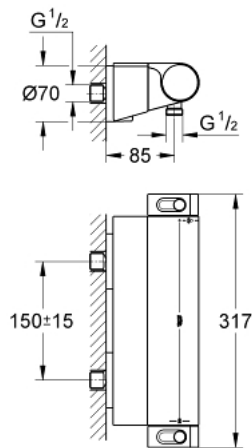

## 34 469 001 GROHTHERM 2000 THERMOSTATIC SHOWER MIXER 1/2"

### PRODUCT DESCRIPTION

- Colour: chrome
- wall mounted
- 100% GROHE CoolTouch consisting of safety housing + S-unions with CoolTouch escutcheons
- GROHE LongLife finish
- GROHE Aqua Paddles, ergonomically shaped handles
- temperature scale handle with GROHE SafeStop at 38°C
- GROHE SafeStop Plus optional temperature limiter at 43°C included
- integrated mixed water shut off
- GROHE TurboStat - compact cartridge with wax thermoelement
- volume handle with GROHE EcoButton (economy button with individually adjustable economy stop)
- Carbodur ceramic headpart 1/2", 180°
- shower bottom outlet 1/2"
- built-in non return valves
- dirt strainers
- protected against backflow
- covered S-unions, CoolTouch escutcheons with wall sealing
- GROHE EasyReach shower tray
- removable for easy cleaning

### SPARE PARTS, februar 2012 – now

1: Shut-off handle Aqua Paddle (Spare part-nr. 47916000)

1.1: Cover cap (Spare part-nr. 4788300M)

2: Ceramic headpart 1/2" (Spare part-nr. 45346000)

2.1: O-ring  $\varnothing$  18.2 x  $\varnothing$  1.7 (Spare part-nr. 0392400M)

3: Temperature control handle (Spare part-nr. 47917000)

3.1: Cover cap (Spare part-nr. 4788300M)

4: Fitting ring (Spare part-nr. 47743000)

5: Thermostatic compact cartridge 1/2" (Spare part-nr. 47439000)