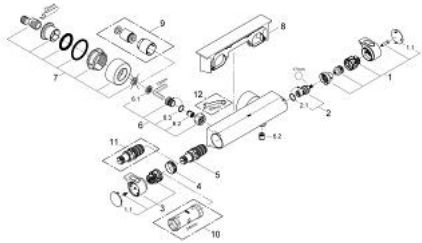

### PRODUCT DESCRIPTION

- Colour: chrome
- wall mounted
- 100% GROHE CoolTouch consisting of safety housing + S-unions with CoolTouch escutcheons
- GROHE LongLife finish
- GROHE Aqua Paddles, ergonomically shaped handles
- temperature scale handle with GROHE SafeStop at 38°C
- GROHE SafeStop Plus optional temperature limiter at 43°C included
- integrated mixed water shut off
- GROHE TurboStat - compact cartridge with wax thermoelement
- volume handle with GROHE EcoButton (economy button with individually adjustable economy stop)
- Carbodur ceramic headpart 1/2", 180°
- shower bottom outlet 1/2"
- built-in non return valves
- dirt strainers
- protected against backflow
- covered S-unions, CoolTouch escutcheons with wall sealing
- GROHE EasyReach shower tray
- removable for easy cleaning

### SPARE PARTS, februar 2012 – now

1: Shut-off handle Aqua Paddle (Spare part-nr. 47916000)

1.1: Cover cap (Spare part-nr. 4788300M)

2: Ceramic headpart 1/2" (Spare part-nr. 45346000)

2.1: O-ring  $\varnothing$  18.2 x  $\varnothing$  1.7 (Spare part-nr. 0392400M)

12: Special spanner (Spare part-nr. 19377000)\*

\* Optional accessories