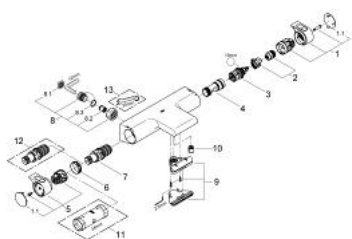

## 34 484 001 GROHTHERM 2000 TERMOSTATSKI MEŠALNIK ZA KAD – 1/2"

### PRODUCT DESCRIPTION

- Colour: chrome
- wall mounted
- GROHE CoolTouch safety housing
- GROHE LongLife finish
- GROHE Aqua Paddles, ergonomically shaped handles
- GROHE SafeStop safety button at 38°C
- pre-installed GROHE SafeStop Plus
- GROHE TurboStat - compact cartridge with wax thermoelement
- integrated mixed water shut off
- GROHE AquaDimmer with multiple function:
- integrated GROHE EcoButton (economy button with economy stop for shower)
- flow control
- diverter: bath/shower
- shower bottom outlet 1/2"
- GROHE XL Waterfall
- flow straightener
- built-in non return valves
- dirt strainers
- protected against backflow
- integrated flow limiter 14 l/min in the shower outlet
- GROHE EcoJoy - Less water, perfect flow

### SPARE PARTS, avgust 2012 – now

- 1: Shut-off handle (Spare part-nr. 47923000)
  - 1.1: Cover cap (Spare part-nr. 4788300M)
  - 2: Stop (Spare part-nr. 47925000)
  - 3: Aquadimmer (Spare part-nr. 12433000)
  - 4: Water flow (Spare part-nr. 47751000)
  - 5: Temperature control handle (Spare part-nr. 47926000)
  - 6: Fitting ring (Spare part-nr. 47743000)
  - 7: Thermostatic compact cartridge 1/2" (Spare part-nr. 47885000)
  - 8: Non-return valve (Spare part-nr. 47189000)
  - 8.1: Dirt strainer (Spare part-nr. 0726400M)
  - 8.2: Non-return valve (Spare part-nr. 08565000)
  - 8.3: O-ring  $\varnothing 17 \times \varnothing 2$  (Spare part-nr. 0305500M)
  - 9: Water flow (Spare part-nr. 47924000)
  - 10: Non-return valve (Spare part-nr. 47886000)
  - 11: Socket spanner (Spare part-nr. 19332000)\*
  - 12: GROHE TurboStat cartridge 1/2" (Spare part-nr. 47175000)\*
  - 13: Special spanner (Spare part-nr. 19377000)\*
- \* Optional accessories