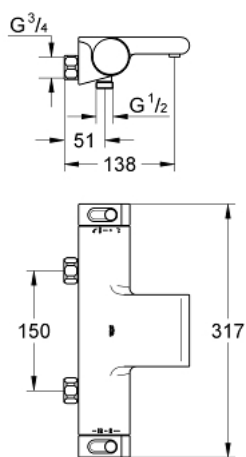

## 34 484 001 GROHTHERM 2000 TERMOSTATSKI MEŠALNIK ZA KAD – 1/2"

### PRODUCT DESCRIPTION

- Colour: chrome
- wall mounted
- GROHE CoolTouch safety housing
- GROHE LongLife finish
- GROHE Aqua Paddles, ergonomically shaped handles
- GROHE SafeStop safety button at 38°C
- pre-installed GROHE SafeStop Plus
- GROHE TurboStat - compact cartridge with wax thermoelement
- integrated mixed water shut off
- GROHE AquaDimmer with multiple function:
- integrated GROHE EcoButton (economy button with economy stop for shower)
- flow control
- diverter: bath/shower
- shower bottom outlet 1/2"
- GROHE XL Waterfall
- flow straightener
- built-in non return valves
- dirt strainers
- protected against backflow
- integrated flow limiter 14 l/min in the shower outlet
- GROHE EcoJoy - Less water, perfect flow

### SPARE PARTS, avgust 2012 – now

- 1: Shut-off handle (Spare part-nr. 47923000)
  - 1.1: Cover cap (Spare part-nr. 4788300M)
  - 2: Stop (Spare part-nr. 47925000)
  - 3: Aquadimmer (Spare part-nr. 12433000)
  - 4: Water flow (Spare part-nr. 47751000)
  - 5: Temperature control handle (Spare part-nr. 47926000)
  - 6: Fitting ring (Spare part-nr. 47743000)
  - 7: Thermostatic compact cartridge 1/2" (Spare part-nr. 47885000)
  - 8: Non-return valve (Spare part-nr. 47189000)
  - 8.1: Dirt strainer (Spare part-nr. 0726400M)
  - 8.2: Non-return valve (Spare part-nr. 08565000)
  - 8.3: O-ring  $\varnothing 17 \times \varnothing 2$  (Spare part-nr. 0305500M)
  - 9: Water flow (Spare part-nr. 47924000)
  - 10: Non-return valve (Spare part-nr. 47886000)
  - 11: Socket spanner (Spare part-nr. 19332000)\*
  - 12: GROHE TurboStat cartridge 1/2" (Spare part-nr. 47175000)\*
  - 13: Special spanner (Spare part-nr. 19377000)\*
- \* Optional accessories