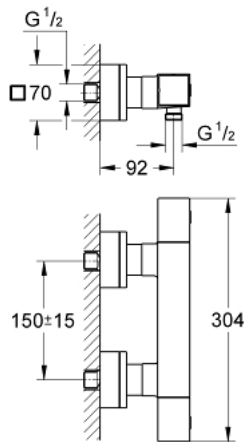

34 488 000 GROHTHERM CUBE THERMOSTATIC SHOWER MIXER 1/2"

PRODUCT DESCRIPTION

- Colour: chrome
- wall mounted
- GROHE LongLife finish
- GROHE SafeStop safety button at 38°C
- GROHE SafeStop Plus optional temperature limiter at 43°C included
- GROHE TurboStat - compact cartridge with wax thermoelement
- integrated mixed water shut off
- volume handle with GROHE EcoButton (economy button with individually adjustable economy stop)
- Carbodur ceramic headpart 1/2", 180°
- shower bottom outlet 1/2"
- built-in non return valves
- dirt strainers
- protected against backflow
- covered S-unions

34 488 000 GROHTHERM CUBE THERMOSTATIC SHOWER MIXER 1/2"

SPARE PARTS, januar 2013 – now

- 1: Shut-off handle (Spare part-nr. 47964000)
- 1.1: Cover cap (Spare part-nr. 4795900M)
- 2: Ceramic headpart 1/2" (Spare part-nr. 45346000)
- 2.1: O-ring \varnothing 18.2 x \varnothing 1.7 (Spare part-nr. 0392400M)
- 3: Temperature control handle (Spare part-nr. 47958000)
- 3.1: Cover cap (Spare part-nr. 4795900M)
- 4: Fitting ring (Spare part-nr. 47743000)
- 5: Thermostatic compact cartridge 1/2" (Spare part-nr. 47439000)
- 6: Non-return valve (Spare part-nr. 47189000)
- 6.1: Dirt strainer (Spare part-nr. 0726400M)
- 6.2: Non-return valve (Spare part-nr. 08565000)
- 6.3: O-ring \varnothing 17 x \varnothing 2 (Spare part-nr. 0305500M)
- 7: S-union (Spare part-nr. 47824000)
- 8: Socket spanner (Spare part-nr. 19332000)*
- 9: GROHE TurboStat cartridge 1/2" (Spare part-nr. 47175000)*
- 10: Special spanner (Spare part-nr. 19377000)*