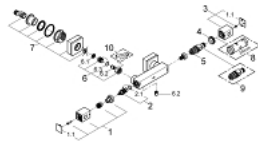

## 34 488 000 GROHTHERM CUBE THERMOSTATIC SHOWER MIXER 1/2"

### PRODUCT DESCRIPTION

- Colour: chrome
- wall mounted
- GROHE LongLife finish
- GROHE SafeStop safety button at 38°C
- GROHE SafeStop Plus optional temperature limiter at 43°C included
- GROHE TurboStat - compact cartridge with wax thermoelement
- integrated mixed water shut off
- volume handle
- FlowControl Button - One-button switch to full water flow
- Carbodur ceramic headpart 1/2", 180°
- shower bottom outlet 1/2"
- built-in non return valves
- dirt strainers
- protected against backflow
- covered S-unions

### SPARE PARTS, januar 2013 – now

- 1: Shut-off handle (Spare part-nr. 47964000)
- 1.1: Cover cap (Spare part-nr. 4795900M)
- 2: Ceramic headpart 1/2" (Spare part-nr. 45346000)
- 2.1: O-ring  $\varnothing$  18.2 x  $\varnothing$  1.7 (Spare part-nr. 0392400M)
- 3: Temperature control handle (Spare part-nr. 47958000)
- 3.1: Cover cap (Spare part-nr. 4795900M)
- 4: Fitting ring (Spare part-nr. 47743000)
- 5: Thermostatic compact cartridge 1/2" (Spare part-nr. 47439000)
- 6: Non-return valve (Spare part-nr. 47189000)
- 6.1: Dirt strainer (Spare part-nr. 0726400M)
- 6.2: Non-return valve (Spare part-nr. 08565000)
- 6.3: O-ring  $\varnothing$  17 x  $\varnothing$  2 (Spare part-nr. 0305500M)
- 7: S-union (Spare part-nr. 47824000)
- 8: Socket spanner (Spare part-nr. 19332000)\*
- 9: GROHE TurboStat cartridge 1/2" (Spare part-nr. 47175000)\*
- 10: Special spanner (Spare part-nr. 19377000)\*