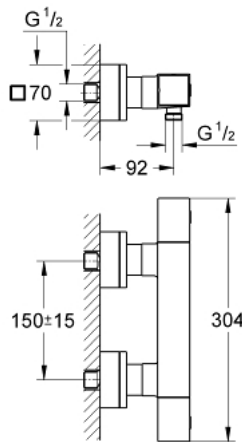

## 34 488 000 GROHTHERM CUBE THERMOSTATIC SHOWER MIXER 1/2"

### PRODUCT DESCRIPTION

- Colour: chrome
- wall mounted
- GROHE LongLife finish
- GROHE SafeStop safety button at 38°C
- GROHE SafeStop Plus optional temperature limiter at 43°C included
- GROHE TurboStat - compact cartridge with wax thermoelement
- integrated mixed water shut off
- volume handle
- FlowControl Button - One-button switch to full water flow
- Carbodur ceramic headpart 1/2", 180°
- shower bottom outlet 1/2"
- built-in non return valves
- dirt strainers
- protected against backflow
- covered S-unions

### SPARE PARTS, januar 2013 – now

- 1: Shut-off handle (Spare part-nr. 47964000)
- 1.1: Cover cap (Spare part-nr. 4795900M)
- 2: Ceramic headpart 1/2" (Spare part-nr. 45346000)
- 2.1: O-ring  $\varnothing$  18.2 x  $\varnothing$  1.7 (Spare part-nr. 0392400M)
- 3: Temperature control handle (Spare part-nr. 47958000)
- 3.1: Cover cap (Spare part-nr. 4795900M)
- 4: Fitting ring (Spare part-nr. 47743000)
- 5: Thermostatic compact cartridge 1/2" (Spare part-nr. 47439000)
- 6: Non-return valve (Spare part-nr. 47189000)
- 6.1: Dirt strainer (Spare part-nr. 0726400M)
- 6.2: Non-return valve (Spare part-nr. 08565000)
- 6.3: O-ring  $\varnothing$  17 x  $\varnothing$  2 (Spare part-nr. 0305500M)
- 7: S-union (Spare part-nr. 47824000)
- 8: Socket spanner (Spare part-nr. 19332000)\*
- 9: GROHE TurboStat cartridge 1/2" (Spare part-nr. 47175000)\*
- 10: Special spanner (Spare part-nr. 19377000)\*