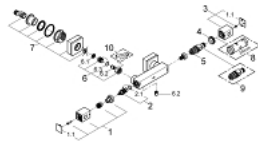

34 488 000 GROHTHERM CUBE THERMOSTATIC SHOWER MIXER 1/2"

SPARE PARTS, januar 2013 – now

- 1: Shut-off handle (Spare part-nr. 47964000)
- 1.1: Cover cap (Spare part-nr. 4795900M)
- 2: Ceramic headpart 1/2" (Spare part-nr. 45346000)
- 2.1: O-ring $\varnothing$ 18.2 x $\varnothing$ 1.7 (Spare part-nr. 0392400M)
- 3: Temperature control handle (Spare part-nr. 47958000)
- 3.1: Cover cap (Spare part-nr. 4795900M)
- 4: Fitting ring (Spare part-nr. 47743000)
- 5: Thermostatic compact cartridge 1/2" (Spare part-nr. 47439000)
- 6: Non-return valve (Spare part-nr. 47189000)
- 6.1: Dirt strainer (Spare part-nr. 0726400M)
- 6.2: Non-return valve (Spare part-nr. 08565000)
- 6.3: O-ring $\varnothing$ 17 x $\varnothing$ 2 (Spare part-nr. 0305500M)
- 7: S-union (Spare part-nr. 47824000)
- 8: Socket spanner (Spare part-nr. 19332000)*
- 9: GROHE TurboStat cartridge 1/2" (Spare part-nr. 47175000)*
- 10: Special spanner (Spare part-nr. 19377000)*

* Optional accessories