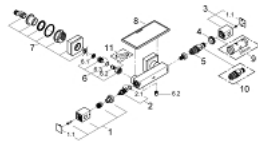

34 491 000 GROHTHERM CUBE THERMOSTATIC SHOWER MIXER 1/2"

PRODUCT DESCRIPTION

- Colour: chrome
- wall mounted
- GROHE LongLife finish
- GROHE SafeStop safety button at 38°C
- GROHE SafeStop Plus optional temperature limiter at 43°C included
- GROHE TurboStat - compact cartridge with wax thermoelement
- integrated mixed water shut off
- volume handle with FlowControl Button (button with individually adjustable stop)
- Carbodur ceramic headpart 1/2", 180°
- shower bottom outlet 1/2"
- built-in non return valves
- dirt strainers
- protected against backflow
- covered S-unions
- GROHE EasyReach shower tray (18 700 000)
- removable for easy cleaning
- da Vinci satin white finish
- GROHE EcoJoy - Less water, perfect flow

34 491 000 GROHTHERM CUBE THERMOSTATIC SHOWER MIXER 1/2"

SPARE PARTS, januar 2013 – now

- 1: Shut-off handle (Spare part-nr. 47964000)
- 1.1: Cover cap (Spare part-nr. 4795900M)
- 2: Ceramic headpart 1/2" (Spare part-nr. 45346000)
- 2.1: O-ring \varnothing 18.2 x \varnothing 1.7 (Spare part-nr. 0392400M)
- 3: Temperature control handle (Spare part-nr. 47958000)
- 3.1: Cover cap (Spare part-nr. 4795900M)
- 4: Fitting ring (Spare part-nr. 47743000)
- 5: Thermostatic compact cartridge 1/2" (Spare part-nr. 47439000)
- 6: Non-return valve (Spare part-nr. 47189000)
- 6.1: Dirt strainer (Spare part-nr. 0726400M)
- 6.2: Non-return valve (Spare part-nr. 08565000)
- 6.3: O-ring \varnothing 17 x \varnothing 2 (Spare part-nr. 0305500M)
- 7: S-union (Spare part-nr. 47824000)
- 8: GROHE EasyReach tray (Spare part-nr. 18700000)
- 9: Socket spanner (Spare part-nr. 19332000)*
- 10: GROHE TurboStat cartridge 1/2" (Spare part-nr. 47175000)*