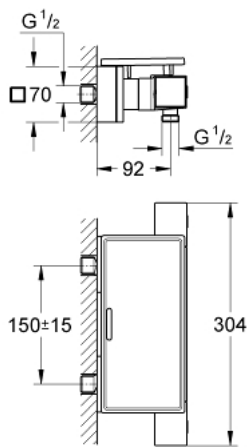

34 491 000 GROHTHERM CUBE THERMOSTATIC SHOWER MIXER 1/2"

PRODUCT DESCRIPTION

- Colour: chrome
- wall mounted
- GROHE LongLife finish
- GROHE SafeStop safety button at 38°C
- GROHE SafeStop Plus optional temperature limiter at 43°C included
- GROHE TurboStat - compact cartridge with wax thermoelement
- integrated mixed water shut off
- volume handle with FlowControl Button (button with individually adjustable stop)
- Carbodur ceramic headpart 1/2", 180°
- shower bottom outlet 1/2"
- built-in non return valves
- dirt strainers
- protected against backflow
- covered S-unions
- GROHE EasyReach shower tray (18 700 000)
- removable for easy cleaning
- da Vinci satin white finish
- GROHE EcoJoy - Less water, perfect flow

34 491 000 GROHTHERM CUBE THERMOSTATIC SHOWER MIXER 1/2"

SPARE PARTS, januar 2013 – now

- 1: Shut-off handle (Spare part-nr. 47964000)
- 1.1: Cover cap (Spare part-nr. 4795900M)
- 2: Ceramic headpart 1/2" (Spare part-nr. 45346000)
- 2.1: O-ring \varnothing 18.2 x \varnothing 1.7 (Spare part-nr. 0392400M)
- 3: Temperature control handle (Spare part-nr. 47958000)
- 3.1: Cover cap (Spare part-nr. 4795900M)
- 4: Fitting ring (Spare part-nr. 47743000)
- 5: Thermostatic compact cartridge 1/2" (Spare part-nr. 47439000)
- 6: Non-return valve (Spare part-nr. 47189000)
- 6.1: Dirt strainer (Spare part-nr. 0726400M)
- 6.2: Non-return valve (Spare part-nr. 08565000)
- 6.3: O-ring \varnothing 17 x \varnothing 2 (Spare part-nr. 0305500M)
- 7: S-union (Spare part-nr. 47824000)
- 8: GROHE EasyReach tray (Spare part-nr. 18700000)
- 9: Socket spanner (Spare part-nr. 19332000)*
- 10: GROHE TurboStat cartridge 1/2" (Spare part-nr. 47175000)*