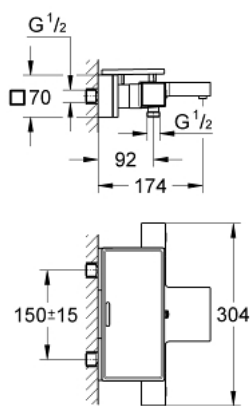

34 502 000 GROHTHERM CUBE TERMOSTATSKI MEŠALNIK ZA KAD – 1/2"

PRODUCT DESCRIPTION

- Colour: chrome
- wall mounted
- GROHE LongLife finish
- GROHE SafeStop safety button at 38°C
- GROHE SafeStop Plus optional temperature limiter at 43°C included
- GROHE TurboStat - compact cartridge with wax thermoelement
- integrated mixed water shut off
- GROHE AquaDimmer with multiple function:
 - flow control
 - diverter: bath/shower
 - shower bottom outlet 1/2"
- GROHE XL Waterfall
- flow straightener
- built-in non return valves
- dirt strainers
- protected against backflow
- covered S-unions
- GROHE EasyReach shower tray (18 700 000)
- removable for easy cleaning
- da Vinci satin white finish
- GROHE EcoJoy - Less water, perfect flow

34 502 000 GROHTHERM CUBE TERMOSTATSKI MEŠALNIK ZA KAD – 1/2"

SPARE PARTS, januar 2013 – now

- 1: Shut-off handle (Spare part-nr. 47960000)
- 1.1: Cover cap (Spare part-nr. 4795900M)
- 2: Stop ring (Spare part-nr. 47922000)
- 3: Aquadimmer (Spare part-nr. 47364000)
- 4: Water flow (Spare part-nr. 47887000)
- 5: Temperature control handle (Spare part-nr. 47958000)
- 5.1: Cover cap (Spare part-nr. 4795900M)
- 6: Fitting ring (Spare part-nr. 47743000)
- 7: Thermostatic compact cartridge 1/2" (Spare part-nr. 47439000)
- 8: Non-return valve (Spare part-nr. 47189000)
- 8.1: Dirt strainer (Spare part-nr. 0726400M)
- 8.2: Non-return valve (Spare part-nr. 08565000)
- 8.3: O-ring $\varnothing 17 \times \varnothing 2$ (Spare part-nr. 0305500M)
- 9: S-union (Spare part-nr. 47824000)
- 10: Water flow (Spare part-nr. 47924000)
- 11: GROHE EasyReach tray (Spare part-nr. 18700000)
- 12: Extension set, 30 mm (Spare part-nr. 46238000)*
- 13: Socket spanner (Spare part-nr. 19332000)*
- 14: GROHE TurboStat cartridge 1/2" (Spare part-nr. 47175000)*
- 15: Special spanner (Spare part-nr. 19377000)*