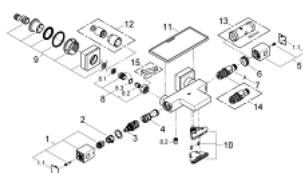

## 34 502 000 GROHTHERM CUBE TERMOSTATSKI MEŠALNIK ZA KAD – 1/2"

### PRODUCT DESCRIPTION

- Colour: chrome
- wall mounted
- GROHE LongLife finish
- GROHE SafeStop safety button at 38°C
- GROHE SafeStop Plus optional temperature limiter at 43°C included
- GROHE TurboStat - compact cartridge with wax thermoelement
- integrated mixed water shut off
- GROHE AquaDimmer with multiple function:
- integrated GROHE EcoButton (economy button with economy stop for shower)
- flow control
- diverter: bath/shower
- shower bottom outlet 1/2"
- GROHE XL Waterfall
- flow straightener
- built-in non return valves
- dirt strainers
- protected against backflow
- covered S-unions
- GROHE EasyReach shower tray (18 700 000)
- removable for easy cleaning
- da Vinci satin white finish
- GROHE EcoJoy - Less water, perfect flow

### SPARE PARTS, januar 2013 – now

- 1: Shut-off handle (Spare part-nr. 47960000)
- 1.1: Cover cap (Spare part-nr. 4795900M)
- 2: Stop ring (Spare part-nr. 47922000)
- 3: Aquadimmer (Spare part-nr. 47364000)
- 4: Water flow (Spare part-nr. 47887000)
- 5: Temperature control handle (Spare part-nr. 47958000)
- 5.1: Cover cap (Spare part-nr. 4795900M)
- 6: Fitting ring (Spare part-nr. 47743000)
- 7: Thermostatic compact cartridge 1/2" (Spare part-nr. 47439000)
- 8: Non-return valve (Spare part-nr. 47189000)
- 8.1: Dirt strainer (Spare part-nr. 0726400M)
- 8.2: Non-return valve (Spare part-nr. 08565000)
- 8.3: O-ring  $\varnothing 17 \times \varnothing 2$  (Spare part-nr. 0305500M)
- 9: S-union (Spare part-nr. 47824000)
- 10: Water flow (Spare part-nr. 47924000)
- 11: GROHE EasyReach tray (Spare part-nr. 18700000)
- 12: Extension set, 30 mm (Spare part-nr. 46238000)\*
- 13: Socket spanner (Spare part-nr. 19332000)\*
- 14: GROHE TurboStat cartridge 1/2" (Spare part-nr. 47175000)\*
- 15: Special spanner (Spare part-nr. 19377000)\*