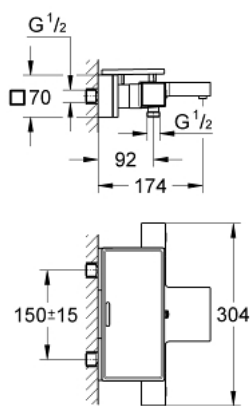

## 34 502 000 GROHTHERM CUBE TERMOSTATSKI MEŠALNIK ZA KAD – 1/2"

### PRODUCT DESCRIPTION

- Colour: chrome
- wall mounted
- GROHE LongLife finish
- GROHE SafeStop safety button at 38°C
- GROHE SafeStop Plus optional temperature limiter at 43°C included
- GROHE TurboStat - compact cartridge with wax thermoelement
- integrated mixed water shut off
- GROHE AquaDimmer with multiple function:
- integrated GROHE EcoButton (economy button with economy stop for shower)
- flow control
- diverter: bath/shower
- shower bottom outlet 1/2"
- GROHE XL Waterfall
- flow straightener
- built-in non return valves
- dirt strainers
- protected against backflow
- covered S-unions
- GROHE EasyReach shower tray (18 700 000)
- removable for easy cleaning
- da Vinci satin white finish
- GROHE EcoJoy - Less water, perfect flow

### SPARE PARTS, januar 2013 – now

- 1: Shut-off handle (Spare part-nr. 47960000)
- 1.1: Cover cap (Spare part-nr. 4795900M)
- 2: Stop ring (Spare part-nr. 47922000)
- 3: Aquadimmer (Spare part-nr. 47364000)
- 4: Water flow (Spare part-nr. 47887000)
- 5: Temperature control handle (Spare part-nr. 47958000)
- 5.1: Cover cap (Spare part-nr. 4795900M)
- 6: Fitting ring (Spare part-nr. 47743000)
- 7: Thermostatic compact cartridge 1/2" (Spare part-nr. 47439000)
- 8: Non-return valve (Spare part-nr. 47189000)
- 8.1: Dirt strainer (Spare part-nr. 0726400M)
- 8.2: Non-return valve (Spare part-nr. 08565000)
- 8.3: O-ring  $\varnothing 17 \times \varnothing 2$  (Spare part-nr. 0305500M)
- 9: S-union (Spare part-nr. 47824000)
- 10: Water flow (Spare part-nr. 47924000)
- 11: GROHE EasyReach tray (Spare part-nr. 18700000)
- 12: Extension set, 30 mm (Spare part-nr. 46238000)\*
- 13: Socket spanner (Spare part-nr. 19332000)\*
- 14: GROHE TurboStat cartridge 1/2" (Spare part-nr. 47175000)\*
- 15: Special spanner (Spare part-nr. 19377000)\*