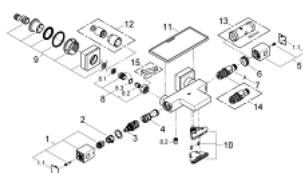

34 502 000 GROHTHERM CUBE TERMOSTATSKI MEŠALNIK ZA KAD – 1/2"

SPARE PARTS, januar 2013 – now

- 1: Shut-off handle (Spare part-nr. 47960000)
- 1.1: Cover cap (Spare part-nr. 4795900M)
- 2: Stop ring (Spare part-nr. 47922000)
- 3: Aquadimmer (Spare part-nr. 47364000)
- 4: Water flow (Spare part-nr. 47887000)
- 5: Temperature control handle (Spare part-nr. 47958000)
- 5.1: Cover cap (Spare part-nr. 4795900M)
- 6: Fitting ring (Spare part-nr. 47743000)
- 7: Thermostatic compact cartridge 1/2" (Spare part-nr. 47439000)
- 8: Non-return valve (Spare part-nr. 47189000)
- 8.1: Dirt strainer (Spare part-nr. 0726400M)
- 8.2: Non-return valve (Spare part-nr. 08565000)
- 8.3: O-ring $\varnothing 17 \times \varnothing 2$ (Spare part-nr. 0305500M)
- 9: S-union (Spare part-nr. 47824000)
- 10: Water flow (Spare part-nr. 47924000)
- 11: GROHE EasyReach tray (Spare part-nr. 18700000)
- 12: Extension set, 30 mm (Spare part-nr. 46238000)*
- 13: Socket spanner (Spare part-nr. 19332000)*
- 14: GROHE TurboStat cartridge 1/2" (Spare part-nr. 47175000)*
- 15: Special spanner (Spare part-nr. 19377000)*

* Optional accessories