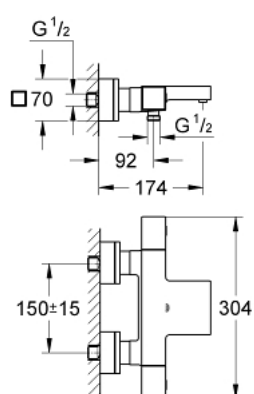

34 508 000 GROHTHERM CUBE TERMOSTATSKI MEŠALNIK ZA KAD – 1/2"

PRODUCT DESCRIPTION

- Colour: chrome
- wall mounted
- GROHE LongLife finish
- GROHE SafeStop safety button at 38°C
- GROHE SafeStop Plus - integrated temperature limiter at max 50° C
- GROHE TurboStat C3 - compact cartridge with wax thermoelement
- integrated mixed water shut off
- GROHE AquaDimmer with multiple function:
 - FlowControl Button, one-button switch for full water flow to the shower
 - flow control
 - diverter: bath/shower
- shower bottom outlet 1/2"
- GROHE XL Waterfall
- flow straightener
- built-in non return valves
- dirt strainers
- protected against backflow
- covered S-unions
- GROHE EcoJoy - Less water, perfect flow