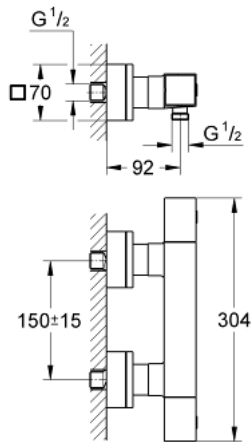

## 34 509 000 GROHTHERM CUBE THERMOSTATIC SHOWER MIXER 1/2"

### PRODUCT DESCRIPTION

- Colour: chrome
- wall mounted
- GROHE LongLife finish
- GROHE SafeStop safety button at 38°C
- GROHE SafeStop Plus - integrated temperature limiter at max 50° C
- GROHE TurboStat C3 - compact cartridge with wax thermosteement
- integrated mixed water shut off
- volume handle with FlowControl Button (button with individually adjustable stop)
- shower bottom outlet 1/2"
- Carborund ceramic headpart 1/2", 180°
- built-in non return valves
- dirt strainers
- protected against backflow
- covered S-unions
- integrated flow limiter 14 l/min in the shower outlet
- GROHE EcoJoy - Less water, perfect flow