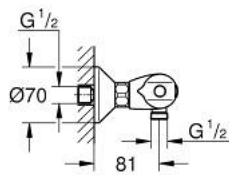

34 550 000 GROHTHERM 1000 THERMOSTATIC SHOWER MIXER 1/2"

PRODUCT DESCRIPTION

- Colour: chrome
- wall mounted
- GROHE CoolTouch safety housing
- GROHE LongLife finish
- GROHE MetalGrip ergonomically shaped metal handles
- GROHE SafeStop safety button at 38°C
- GROHE SafeStop Plus optional temperature limiter at 43°C included
- GROHE TurboStat - compact cartridge with wax thermoelement
- integrated mixed water shut off
- volume handle with FlowControl Button (button with individually adjustable stop)
- ceramic headpart 1/2", 180°
- shower bottom outlet 1/2"
- built-in non return valves
- dirt strainers
- protected against backflow
- GROHE FastFixation S-unions
- metal escutcheon

34 550 000 GROHTHERM 1000 THERMOSTATIC SHOWER MIXER 1/2"

SPARE PARTS, februar 2014 – now

- 1: Shut-off handle (Spare part-nr. 47972000)
 - 1.1: Cover cap (Spare part-nr. 4797400M)
 - 2: Ceramic headpart 1/2" (Spare part-nr. 45346000)
 - 2.1: O-ring Ø 18.2 x Ø 1.7 (Spare part-nr. 0392400M)
 - 3: Temperature control handle (Spare part-nr. 47973000)
 - 3.1: Cover cap (Spare part-nr. 4797400M)
 - 4: Fitting ring (Spare part-nr. 47743000)
 - 5: Thermostatic compact cartridge 1/2" (Spare part-nr. 47439000)
 - 6: Race (Spare part-nr. 47975000)
 - 7: Non-return valves (Spare part-nr. 47979000)
 - 7.1: Non-return valve (Spare part-nr. 0654400M)
 - 7.2: Fixing set (Spare part-nr. 48003000)
 - 8: S-union (Spare part-nr. 12075000)
 - 8.1: Seal (Spare part-nr. 0138600M)
 - 8.2: Escutcheon (Spare part-nr. 0221000M)
 - 9: Non-return valve (Spare part-nr. 08565000)
 - 10: Extension 3/4", 20 mm (Spare part-nr. 0713000M)*
 - 11: Special spanner (Spare part-nr. 19377000)*
 - 12: Socket spanner (Spare part-nr. 19332000)*
 - 13: GROHE TurboStat cartridge 1/2" (Spare part-nr. 47175000)*
- * Optional accessories