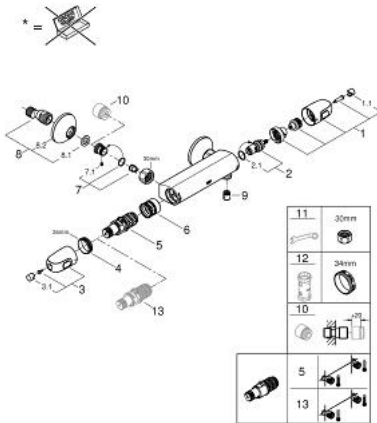

34 550 000 GROHTHERM 1000 THERMOSTATIC SHOWER MIXER 1/2"

PRODUCT DESCRIPTION

- Colour: chrome
- wall mounted
- GROHE CoolTouch safety housing
- GROHE LongLife finish
- GROHE MetalGrip ergonomically shaped metal handles
- GROHE SafeStop safety button at 38°C
- GROHE SafeStop Plus optional temperature limiter at 43°C included
- GROHE TurboStat - compact cartridge with wax thermoelement
- integrated mixed water shut off
- volume handle with FlowControl Button (button with individually adjustable stop)
- ceramic headpart 1/2", 180°
- shower bottom outlet 1/2"
- built-in non return valves
- dirt strainers
- protected against backflow
- GROHE FastFixation S-unions
- metal escutcheon

34 550 000 GROHTHERM 1000 THERMOSTATIC SHOWER MIXER 1/2"

SPARE PARTS, februar 2014 – now

- 1: Shut-off handle (Spare part-nr. 47972000)
 - 1.1: Cover cap (Spare part-nr. 4797400M)
 - 2: Ceramic headpart 1/2" (Spare part-nr. 45346000)
 - 2.1: O-ring Ø 18.2 x Ø 1.7 (Spare part-nr. 0392400M)
 - 3: Temperature control handle (Spare part-nr. 47973000)
 - 3.1: Cover cap (Spare part-nr. 4797400M)
 - 4: Fitting ring (Spare part-nr. 47743000)
 - 5: Thermostatic compact cartridge 1/2" (Spare part-nr. 47439000)
 - 6: Race (Spare part-nr. 47975000)
 - 7: Non-return valves (Spare part-nr. 47979000)
 - 7.1: Non-return valve (Spare part-nr. 0654400M)
 - 7.2: Fixing set (Spare part-nr. 48003000)
 - 8: S-union (Spare part-nr. 12075000)
 - 8.1: Seal (Spare part-nr. 0138600M)
 - 8.2: Escutcheon (Spare part-nr. 0221000M)
 - 9: Non-return valve (Spare part-nr. 08565000)
 - 10: Extension 3/4", 20 mm (Spare part-nr. 0713000M)*
 - 11: Special spanner (Spare part-nr. 19377000)*
 - 12: Socket spanner (Spare part-nr. 19332000)*
 - 13: GROHE TurboStat cartridge 1/2" (Spare part-nr. 47175000)*
- * Optional accessories