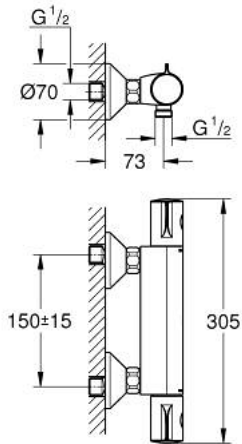

34 558 000 GROHTHERM 800 THERMOSTATIC SHOWER MIXER 1/2"

PRODUCT DESCRIPTION

- Colour: chrome
- wall mounted
- GROHE LongLife finish
- GROHE SafeStop safety button at 38°C
- GROHE SafeStop Plus optional temperature limiter at 43°C included
- GROHE TurboStat - compact cartridge with wax thermoelement
- integrated mixed water shut off
- volume handle with GROHE EcoButton (economy button with individually adjustable economy stop)
- ceramic headpart 1/2", 180°
- shower bottom outlet 1/2"
- dirt strainers
- built-in non return valves
- protected against backflow
- S-unions
- metal escutcheon

34 558 000 GROHTHERM 800 THERMOSTATIC SHOWER MIXER 1/2"

SPARE PARTS, februar 2014 – now

- 1: Temperature control handle (Spare part-nr. 47981000)
- 2: Fitting ring (Spare part-nr. 47743000)
- 3: Thermostatic compact cartridge 1/2" (Spare part-nr. 47439000)
- 4: Shut-off handle (Spare part-nr. 47980000)
- 5: Ceramic headpart 1/2" (Spare part-nr. 45346000)
- 5.1: O-ring \varnothing 18.2 x \varnothing 1.7 (Spare part-nr. 0392400M)
- 6: Non-return valve (Spare part-nr. 08565000)
- 7: Non-return valve (Spare part-nr. 47189000)
- 7.1: Dirt strainer (Spare part-nr. 0726400M)
- 7.2: Non-return valve (Spare part-nr. 08565000)
- 7.3: O-ring \varnothing 17 x \varnothing 2 (Spare part-nr. 0305500M)
- 8: S-union (Spare part-nr. 12075000)
- 8.1: Seal (Spare part-nr. 0138600M)
- 8.2: Escutcheon (Spare part-nr. 0221000M)
- 9: Extension 3/4", 20 mm (Spare part-nr. 0713000M)*
- 10: Socket spanner (Spare part-nr. 19332000)*
- 11: Special spanner (Spare part-nr. 19377000)*
- 12: GROHE TurboStat cartridge 1/2" (Spare part-nr. 47175000)*