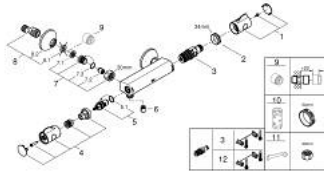

34 558 000 GROHTHERM 800 THERMOSTATIC SHOWER MIXER 1/2"

PRODUCT DESCRIPTION

- Colour: chrome
- wall mounted
- GROHE LongLife finish
- GROHE SafeStop safety button at 38°C
- GROHE SafeStop Plus optional temperature limiter at 43°C included
- GROHE TurboStat - compact cartridge with wax thermoelement
- integrated mixed water shut off
- volume handle with GROHE EcoButton (economy button with individually adjustable economy stop)
- ceramic headpart 1/2", 180°
- shower bottom outlet 1/2"
- dirt strainers
- built-in non return valves
- protected against backflow
- S-unions
- metal escutcheon

34 558 000 GROHTHERM 800 THERMOSTATIC SHOWER MIXER 1/2"

SPARE PARTS, februar 2014 – now

- 1: Temperature control handle (Spare part-nr. 47981000)
- 2: Fitting ring (Spare part-nr. 47743000)
- 3: Thermostatic compact cartridge 1/2" (Spare part-nr. 47439000)
- 4: Shut-off handle (Spare part-nr. 47980000)
- 5: Ceramic headpart 1/2" (Spare part-nr. 45346000)
- 5.1: O-ring \varnothing 18.2 x \varnothing 1.7 (Spare part-nr. 0392400M)
- 6: Non-return valve (Spare part-nr. 08565000)
- 7: Non-return valve (Spare part-nr. 47189000)
- 7.1: Dirt strainer (Spare part-nr. 0726400M)
- 7.2: Non-return valve (Spare part-nr. 08565000)
- 7.3: O-ring \varnothing 17 x \varnothing 2 (Spare part-nr. 0305500M)
- 8: S-union (Spare part-nr. 12075000)
- 8.1: Seal (Spare part-nr. 0138600M)
- 8.2: Escutcheon (Spare part-nr. 0221000M)
- 9: Extension 3/4", 20 mm (Spare part-nr. 0713000M)*
- 10: Socket spanner (Spare part-nr. 19332000)*
- 11: Special spanner (Spare part-nr. 19377000)*
- 12: GROHE TurboStat cartridge 1/2" (Spare part-nr. 47175000)*