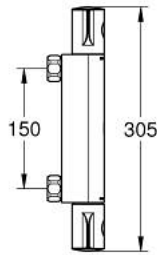

34 561 000 **GROHTHERM 800 THERMOSTATIC SHOWER MIXER 1/2"**

**PRODUCT DESCRIPTION**

- Colour: chrome
- wall mounted
- GROHE LongLife finish
- GROHE SafeStop safety button at 38°C
- GROHE SafeStop Plus optional temperature limiter at 43°C included
- GROHE TurboStat - compact cartridge with wax thermoelement
- integrated mixed water shut off
- volume handle with GROHE EcoButton (economy button with individually adjustable economy stop)
- ceramic headpart 1/2", 180°
- shower bottom outlet 1/2"
- built-in non return valves
- dirt strainers
- protected against backflow
- without connection unions

## 34 561 000 GROHTHERM 800 THERMOSTATIC SHOWER MIXER 1/2"

### SPARE PARTS, februar 2014 – now

- 1: Temperature control handle (Spare part-nr. 47981000)
- 2: Fitting ring (Spare part-nr. 47743000)
- 3: Thermostatic compact cartridge 1/2" (Spare part-nr. 47439000)
- 4: Shut-off handle (Spare part-nr. 47980000)
- 5: Ceramic headpart 1/2" (Spare part-nr. 45346000)
- 5.1: O-ring  $\varnothing$  18.2 x  $\varnothing$  1.7 (Spare part-nr. 0392400M)
- 6: Non-return valve (Spare part-nr. 47189000)
- 6.1: Dirt strainer (Spare part-nr. 0726400M)
- 6.2: Non-return valve (Spare part-nr. 08565000)
- 6.3: O-ring  $\varnothing$  17 x  $\varnothing$  2 (Spare part-nr. 0305500M)
- 7: Extension 3/4", 20 mm (Spare part-nr. 0713000M)\*
- 8: Socket spanner (Spare part-nr. 19332000)\*
- 9: Special spanner (Spare part-nr. 19377000)\*
- 10: GROHE TurboStat cartridge 1/2" (Spare part-nr. 47175000)\*