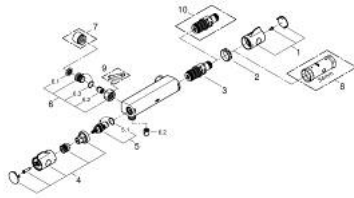

34 561 000 **GROHTHERM 800 THERMOSTATIC SHOWER MIXER 1/2"**

**PRODUCT DESCRIPTION**

- Colour: chrome
- wall mounted
- GROHE LongLife finish
- GROHE SafeStop safety button at 38°C
- GROHE SafeStop Plus optional temperature limiter at 43°C included
- GROHE TurboStat - compact cartridge with wax thermoelement
- integrated mixed water shut off
- volume handle with GROHE EcoButton (economy button with individually adjustable economy stop)
- ceramic headpart 1/2", 180°
- shower bottom outlet 1/2"
- built-in non return valves
- dirt strainers
- protected against backflow
- without connection unions

### SPARE PARTS, februar 2014 – now

- 1: Temperature control handle (Spare part-nr. 47981000)
- 2: Fitting ring (Spare part-nr. 47743000)
- 3: Thermostatic compact cartridge 1/2" (Spare part-nr. 47439000)
- 4: Shut-off handle (Spare part-nr. 47980000)
- 5: Ceramic headpart 1/2" (Spare part-nr. 45346000)
- 5.1: O-ring  $\varnothing$  18.2 x  $\varnothing$  1.7 (Spare part-nr. 0392400M)
- 6: Non-return valve (Spare part-nr. 47189000)
- 6.1: Dirt strainer (Spare part-nr. 0726400M)
- 6.2: Non-return valve (Spare part-nr. 08565000)
- 6.3: O-ring  $\varnothing$  17 x  $\varnothing$  2 (Spare part-nr. 0305500M)
- 7: Extension 3/4", 20 mm (Spare part-nr. 0713000M)\*
- 8: Socket spanner (Spare part-nr. 19332000)\*
- 9: Special spanner (Spare part-nr. 19377000)\*
- 10: GROHE TurboStat cartridge 1/2" (Spare part-nr. 47175000)\*