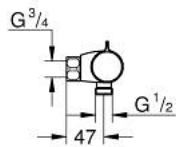

34 561 000 **GROHTHERM 800 THERMOSTATIC SHOWER MIXER 1/2"**

**PRODUCT DESCRIPTION**

- Colour: chrome
- wall mounted
- GROHE LongLife finish
- GROHE SafeStop safety button at 38°C
- GROHE SafeStop Plus optional temperature limiter at 43°C included
- GROHE TurboStat - compact cartridge with wax thermoelement
- integrated mixed water shut off
- volume handle with GROHE EcoButton (economy button with individually adjustable economy stop)
- ceramic headpart 1/2", 180°
- shower bottom outlet 1/2"
- built-in non return valves
- dirt strainers
- protected against backflow
- without connection unions

### SPARE PARTS, februar 2014 – now

- 1: Temperature control handle (Spare part-nr. 47981000)
- 2: Fitting ring (Spare part-nr. 47743000)
- 3: Thermostatic compact cartridge 1/2" (Spare part-nr. 47439000)
- 4: Shut-off handle (Spare part-nr. 47980000)
- 5: Ceramic headpart 1/2" (Spare part-nr. 45346000)
- 5.1: O-ring  $\varnothing$  18.2 x  $\varnothing$  1.7 (Spare part-nr. 0392400M)
- 6: Non-return valve (Spare part-nr. 47189000)
- 6.1: Dirt strainer (Spare part-nr. 0726400M)
- 6.2: Non-return valve (Spare part-nr. 08565000)
- 6.3: O-ring  $\varnothing$  17 x  $\varnothing$  2 (Spare part-nr. 0305500M)
- 7: Extension 3/4", 20 mm (Spare part-nr. 0713000M)\*
- 8: Socket spanner (Spare part-nr. 19332000)\*
- 9: Special spanner (Spare part-nr. 19377000)\*
- 10: GROHE TurboStat cartridge 1/2" (Spare part-nr. 47175000)\*