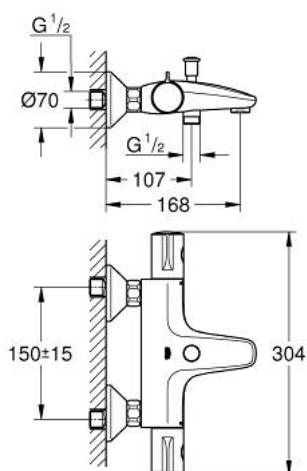

## 34 567 000 GROHTHERM 800 TERMOSTATSKI MEŠALNIK ZA KAD – 1/2"

### PRODUCT DESCRIPTION

- Colour: chrome
- wall mounted
- GROHE LongLife finish
- GROHE SafeStop safety button at 38°C
- GROHE SafeStop Plus optional temperature limiter at 43°C included
- GROHE TurboStat - compact cartridge with wax thermoelement
- integrated mixed water shut off
- automatic diverter: bath/shower
- volume handle with GROHE EcoButton (economy button with individually adjustable economy stop)
- ceramic headpart 1/2", 180°
- shower bottom outlet 1/2"
- mousseur
- built-in non return valves
- dirt strainers
- protected against backflow
- S-unions
- metal escutcheon

### SPARE PARTS, februar 2014 – now

- 1: Temperature control handle (Spare part-nr. 47981000)
- 2: Fitting ring (Spare part-nr. 47743000)
- 3: Thermostatic compact cartridge 1/2" (Spare part-nr. 47439000)
- 4: Shut-off handle (Spare part-nr. 47980000)
- 5: Ceramic headpart 1/2" (Spare part-nr. 45346000)
- 5.1: O-ring  $\varnothing$  18.2 x  $\varnothing$  1.7 (Spare part-nr. 0392400M)
- 6: Non-return valve (Spare part-nr. 47189000)
- 6.1: Dirt strainer (Spare part-nr. 0726400M)
- 6.2: Non-return valve (Spare part-nr. 08565000)
- 6.3: O-ring  $\varnothing$  17 x  $\varnothing$  2 (Spare part-nr. 0305500M)
- 7: S-union (Spare part-nr. 12075000)
- 7.1: Seal (Spare part-nr. 0138600M)
- 7.2: Escutcheon (Spare part-nr. 0221000M)
- 8: Mousseur (Spare part-nr. 13952000)
- 9: Diverter knob (Spare part-nr. 65648000)
- 10: Diverter (Spare part-nr. 65655000)
- 11: Non-return valve (Spare part-nr. 08565000)
- 12: Extension 3/4", 20 mm (Spare part-nr. 0713000M)\*
- 13: Special spanner (Spare part-nr. 19377000)\*
- 14: Socket spanner (Spare part-nr. 19332000)\*
- 15: GROHE TurboStat cartridge 1/2" (Spare part-nr. 47175000)\*