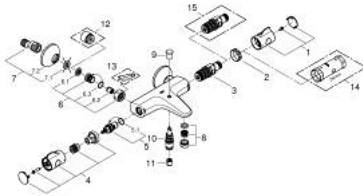

### PRODUCT DESCRIPTION

- Colour: chrome
- wall mounted
- GROHE LongLife finish
- GROHE SafeStop safety button at 38°C
- GROHE SafeStop Plus optional temperature limiter at 43°C included
- GROHE TurboStat - compact cartridge with wax thermoelement
- integrated mixed water shut off
- automatic diverter: bath/shower
- volume handle with GROHE EcoButton (economy button with individually adjustable economy stop)
- ceramic headpart 1/2", 180°
- shower bottom outlet 1/2"
- mousseur
- built-in non return valves
- dirt strainers
- protected against backflow
- S-unions
- metal escutcheon

## 34 567 000 GROHTHERM 800 TERMOSTATSKI MEŠALNIK ZA KAD – 1/2"

### SPARE PARTS, februar 2014 – now

- 1: Temperature control handle (Spare part-nr. 47981000)
- 2: Fitting ring (Spare part-nr. 47743000)
- 3: Thermostatic compact cartridge 1/2" (Spare part-nr. 47439000)
- 4: Shut-off handle (Spare part-nr. 47980000)
- 5: Ceramic headpart 1/2" (Spare part-nr. 45346000)
- 5.1: O-ring  $\varnothing$  18.2 x  $\varnothing$  1.7 (Spare part-nr. 0392400M)
- 6: Non-return valve (Spare part-nr. 47189000)
- 6.1: Dirt strainer (Spare part-nr. 0726400M)
- 6.2: Non-return valve (Spare part-nr. 08565000)
- 6.3: O-ring  $\varnothing$  17 x  $\varnothing$  2 (Spare part-nr. 0305500M)
- 7: S-union (Spare part-nr. 12075000)
- 7.1: Seal (Spare part-nr. 0138600M)
- 7.2: Escutcheon (Spare part-nr. 0221000M)
- 8: Mousseur (Spare part-nr. 13952000)
- 9: Diverter knob (Spare part-nr. 65648000)
- 10: Diverter (Spare part-nr. 65655000)
- 11: Non-return valve (Spare part-nr. 08565000)
- 12: Extension 3/4", 20 mm (Spare part-nr. 0713000M)\*
- 13: Special spanner (Spare part-nr. 19377000)\*
- 14: Socket spanner (Spare part-nr. 19332000)\*
- 15: GROHE TurboStat cartridge 1/2" (Spare part-nr. 47175000)\*