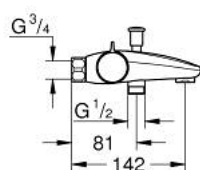

34 568 000 GROHTHERM 800 TERMOSTATSKI MEŠALNIK ZA KAD – 1/2"

PRODUCT DESCRIPTION

- Colour: chrome
- wall mounted
- GROHE LongLife finish
- GROHE SafeStop safety button at 38°C
- GROHE SafeStop Plus optional temperature limiter at 43°C included
- GROHE TurboStat - compact cartridge with wax thermoelement
- integrated mixed water shut off
- automatic diverter: bath/shower
- volume handle with FlowControl Button (button with individually adjustable stop)
- ceramic headpart 1/2", 180°
- shower bottom outlet 1/2"
- mousseur
- built-in non return valves
- dirt strainers
- protected against backflow
- without connection unions

34 568 000 GROHTHERM 800 TERMOSTATSKI MEŠALNIK ZA KAD – 1/2"

SPARE PARTS, februar 2014 – now

- 1: Temperature control handle (Spare part-nr. 47981000)
 - 2: Fitting ring (Spare part-nr. 47743000)
 - 3: Thermostatic compact cartridge 1/2" (Spare part-nr. 47439000)
 - 4: Shut-off handle (Spare part-nr. 47980000)
 - 5: Ceramic headpart 1/2" (Spare part-nr. 45346000)
 - 5.1: O-ring \varnothing 18.2 x \varnothing 1.7 (Spare part-nr. 0392400M)
 - 6: Non-return valve (Spare part-nr. 47189000)
 - 6.1: Dirt strainer (Spare part-nr. 0726400M)
 - 6.2: Non-return valve (Spare part-nr. 08565000)
 - 6.3: O-ring \varnothing 17 x \varnothing 2 (Spare part-nr. 0305500M)
 - 7: Mousseur (Spare part-nr. 13952000)
 - 8: Diverter knob (Spare part-nr. 65648000)
 - 9: Diverter (Spare part-nr. 65655000)
 - 10: Extension 3/4", 20 mm (Spare part-nr. 0713000M)*
 - 11: Special spanner (Spare part-nr. 19377000)*
 - 12: Socket spanner (Spare part-nr. 19332000)*
 - 13: GROHE TurboStat cartridge 1/2" (Spare part-nr. 47175000)*
- * Optional accessories