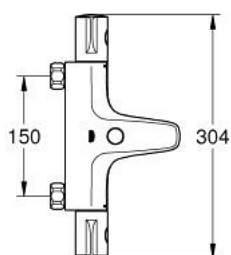

34 568 000 GROHTHERM 800 TERMOSTATSKI MEŠALNIK ZA KAD – 1/2"

PRODUCT DESCRIPTION

- Colour: chrome
- wall mounted
- GROHE LongLife finish
- GROHE SafeStop safety button at 38°C
- GROHE SafeStop Plus optional temperature limiter at 43°C included
- GROHE TurboStat - compact cartridge with wax thermoelement
- integrated mixed water shut off
- automatic diverter: bath/shower
- volume handle with FlowControl Button (button with individually adjustable stop)
- ceramic headpart 1/2", 180°
- shower bottom outlet 1/2"
- mousseur
- built-in non return valves
- dirt strainers
- protected against backflow
- without connection unions

34 568 000 GROHTHERM 800 TERMOSTATSKI MEŠALNIK ZA KAD – 1/2"

SPARE PARTS, februar 2014 – now

- 1: Temperature control handle (Spare part-nr. 47981000)
 - 2: Fitting ring (Spare part-nr. 47743000)
 - 3: Thermostatic compact cartridge 1/2" (Spare part-nr. 47439000)
 - 4: Shut-off handle (Spare part-nr. 47980000)
 - 5: Ceramic headpart 1/2" (Spare part-nr. 45346000)
 - 5.1: O-ring \varnothing 18.2 x \varnothing 1.7 (Spare part-nr. 0392400M)
 - 6: Non-return valve (Spare part-nr. 47189000)
 - 6.1: Dirt strainer (Spare part-nr. 0726400M)
 - 6.2: Non-return valve (Spare part-nr. 08565000)
 - 6.3: O-ring \varnothing 17 x \varnothing 2 (Spare part-nr. 0305500M)
 - 7: Mousseur (Spare part-nr. 13952000)
 - 8: Diverter knob (Spare part-nr. 65648000)
 - 9: Diverter (Spare part-nr. 65655000)
 - 10: Extension 3/4", 20 mm (Spare part-nr. 0713000M)*
 - 11: Special spanner (Spare part-nr. 19377000)*
 - 12: Socket spanner (Spare part-nr. 19332000)*
 - 13: GROHE TurboStat cartridge 1/2" (Spare part-nr. 47175000)*
- * Optional accessories