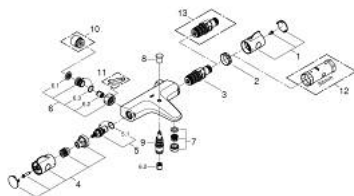

34 568 000 GROHTHERM 800 TERMOSTATSKI MEŠALNIK ZA KAD – 1/2"

PRODUCT DESCRIPTION

- Colour: chrome
- wall mounted
- GROHE LongLife finish
- GROHE SafeStop safety button at 38°C
- GROHE SafeStop Plus optional temperature limiter at 43°C included
- GROHE TurboStat - compact cartridge with wax thermoelement
- integrated mixed water shut off
- automatic diverter: bath/shower
- volume handle with FlowControl Button (button with individually adjustable stop)
- ceramic headpart 1/2", 180°
- shower bottom outlet 1/2"
- mousseur
- built-in non return valves
- dirt strainers
- protected against backflow
- without connection unions

34 568 000 GROHTHERM 800 TERMOSTATSKI MEŠALNIK ZA KAD – 1/2"

SPARE PARTS, februar 2014 – now

- 1: Temperature control handle (Spare part-nr. 47981000)
 - 2: Fitting ring (Spare part-nr. 47743000)
 - 3: Thermostatic compact cartridge 1/2" (Spare part-nr. 47439000)
 - 4: Shut-off handle (Spare part-nr. 47980000)
 - 5: Ceramic headpart 1/2" (Spare part-nr. 45346000)
 - 5.1: O-ring \varnothing 18.2 x \varnothing 1.7 (Spare part-nr. 0392400M)
 - 6: Non-return valve (Spare part-nr. 47189000)
 - 6.1: Dirt strainer (Spare part-nr. 0726400M)
 - 6.2: Non-return valve (Spare part-nr. 08565000)
 - 6.3: O-ring \varnothing 17 x \varnothing 2 (Spare part-nr. 0305500M)
 - 7: Mousseur (Spare part-nr. 13952000)
 - 8: Diverter knob (Spare part-nr. 65648000)
 - 9: Diverter (Spare part-nr. 65655000)
 - 10: Extension 3/4", 20 mm (Spare part-nr. 0713000M)*
 - 11: Special spanner (Spare part-nr. 19377000)*
 - 12: Socket spanner (Spare part-nr. 19332000)*
 - 13: GROHE TurboStat cartridge 1/2" (Spare part-nr. 47175000)*
- * Optional accessories